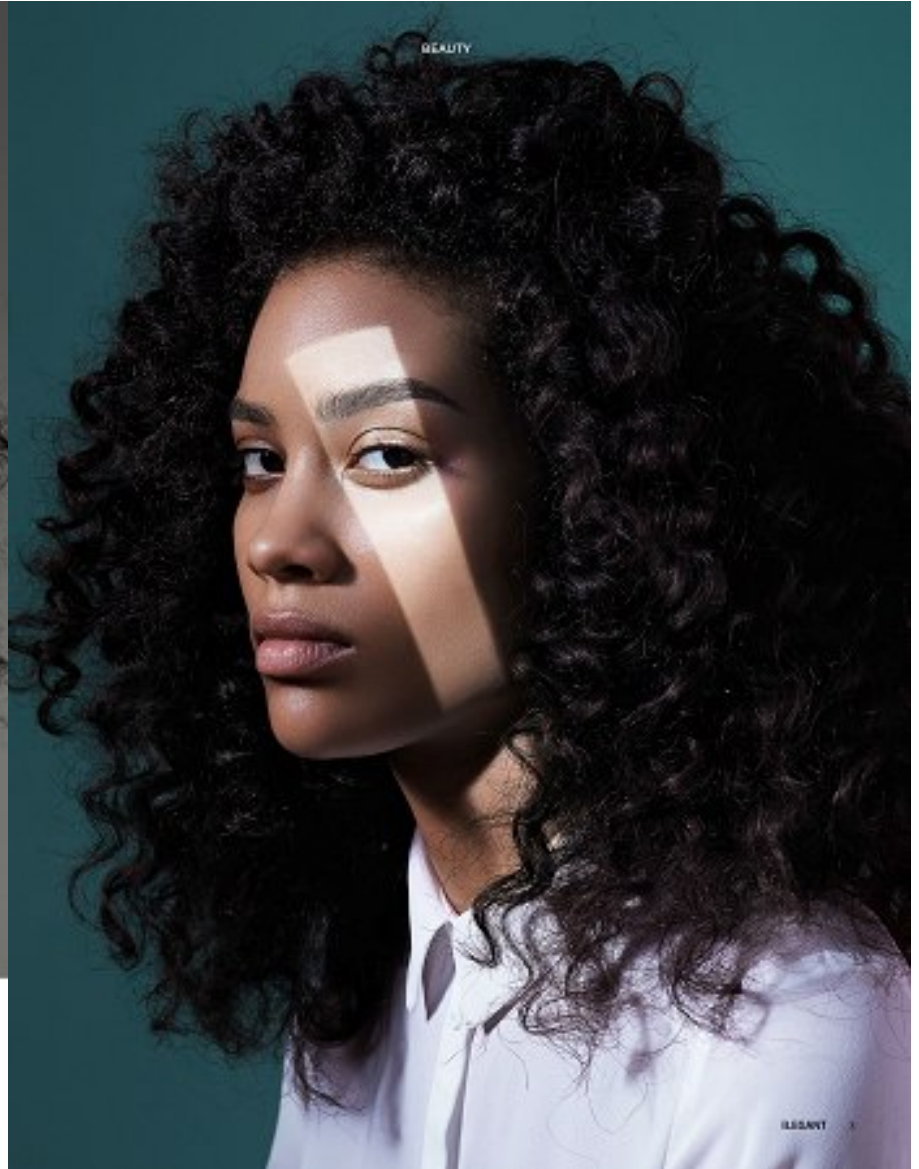

KARIN

MODELS AGENCY

UnPop

*Photographer: Quentin Caffier
Makeup Artist/Hair Stylist: Christelle Miesbourg
Model: Cindy at Java Hennesse Modelcasting
Remember: Jérôme Pied*

CINDY BABIN

HEIGHT 176CM/5'9.5" | BUST 84CM/33"B | WAIST 64CM/25" | HIPS 93CM/36.5" | SIZE 36 EU/6 US/8 UK | SHOES 38 EU/7 US/5 UK | HAIR DARK BROWN | EYES BROWN