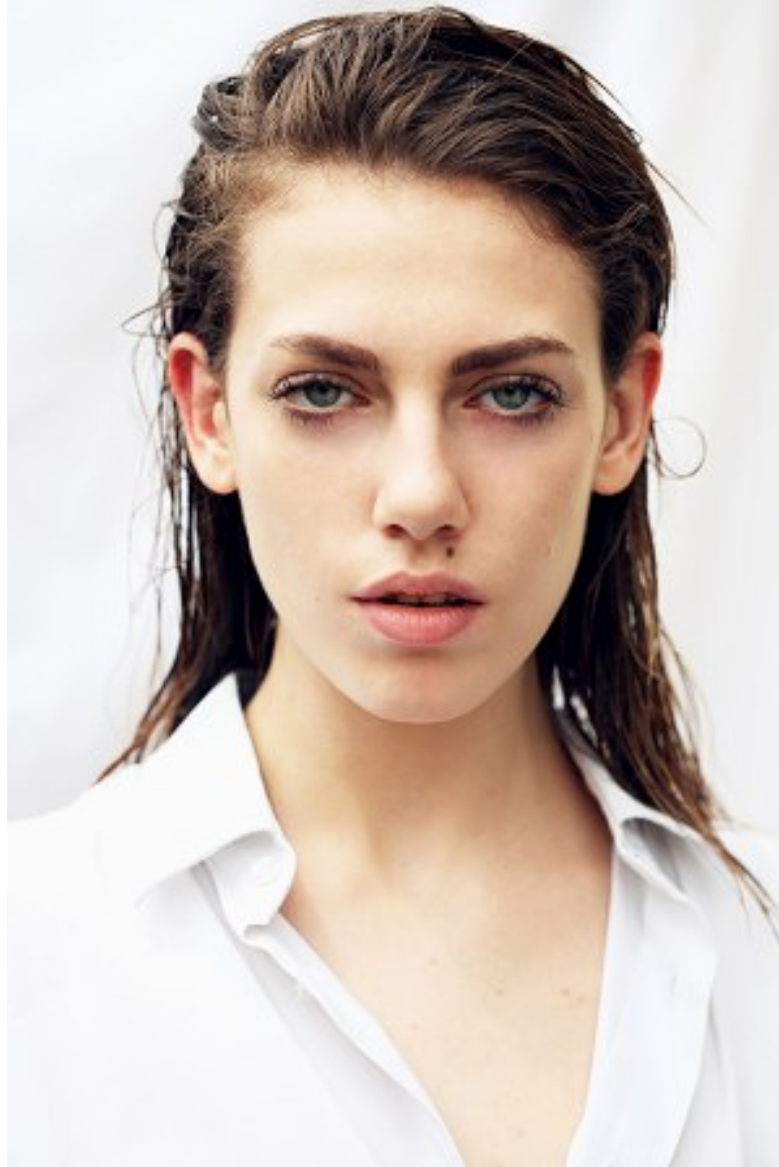

KARIN

MODELS AGENCY

LUCIA RODRIGUEZ

HEIGHT 178CM/5'10" | BUST 85CM/33.5" | WAIST 60CM/23.5" | HIPS 90CM/35.5" | SHOES 40 EU/9 US/6.5 UK | HAIR BROWN | EYES BLUE

KARIN

MODELS AGENCY

LUCIA RODRIGUEZ

HEIGHT 178CM/5'10" | BUST 85CM/33.5" | WAIST 60CM/23.5" | HIPS 90CM/35.5" | SHOES 40 EU/9 US/6.5 UK | HAIR BROWN | EYES BLUE

KARIN

MODELS AGENCY

LUCIA RODRIGUEZ

HEIGHT 178CM/5'10" | BUST 85CM/33.5" | WAIST 60CM/23.5" | HIPS 90CM/35.5" | SHOES 40 EU/9 US/6.5 UK | HAIR BROWN | EYES BLUE