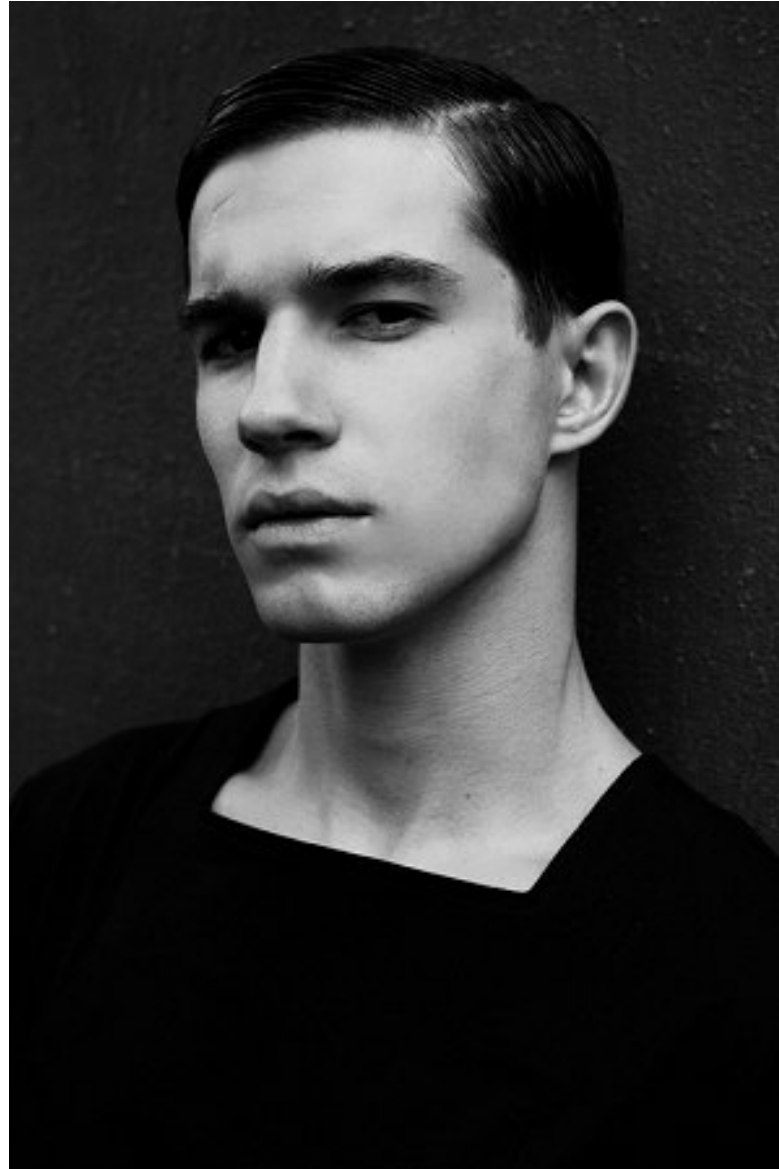

KARIN

MODELS AGENCY

NIKOLAY BULANOV

HEIGHT 187CM/6'1.5" | CHEST 96CM/38" | WAIST 75CM/29.5" | HIPS 92CM/36" | SHOES 43.5 EU/10 US/9.5 UK | HAIR BROWN | EYES BROWN

KARIN

MODELS AGENCY

NIKOLAY BULANOV

HEIGHT 187CM/6'1.5" | CHEST 96CM/38" | WAIST 75CM/29.5" | HIPS 92CM/36" | SHOES 43.5 EU/10 US/9.5 UK | HAIR BROWN | EYES BROWN