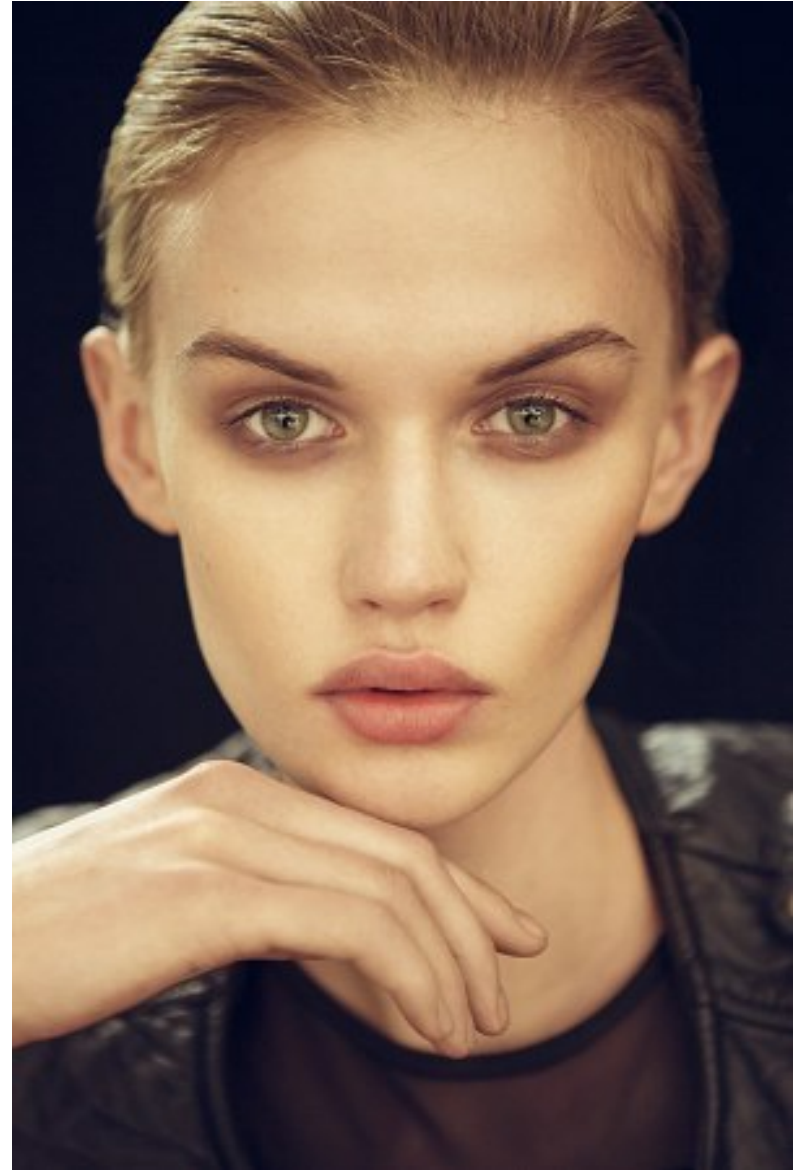

KARIN

MODELS AGENCY

KLAUDIA KOZIK

HEIGHT 180CM/5'11" | BUST 83CM/32.5" | WAIST 60CM/23.5" | HIPS 89 CM/35" | SHOES 40 EU/9 US/6.5 UK | HAIR BLONDE | EYES GREEN