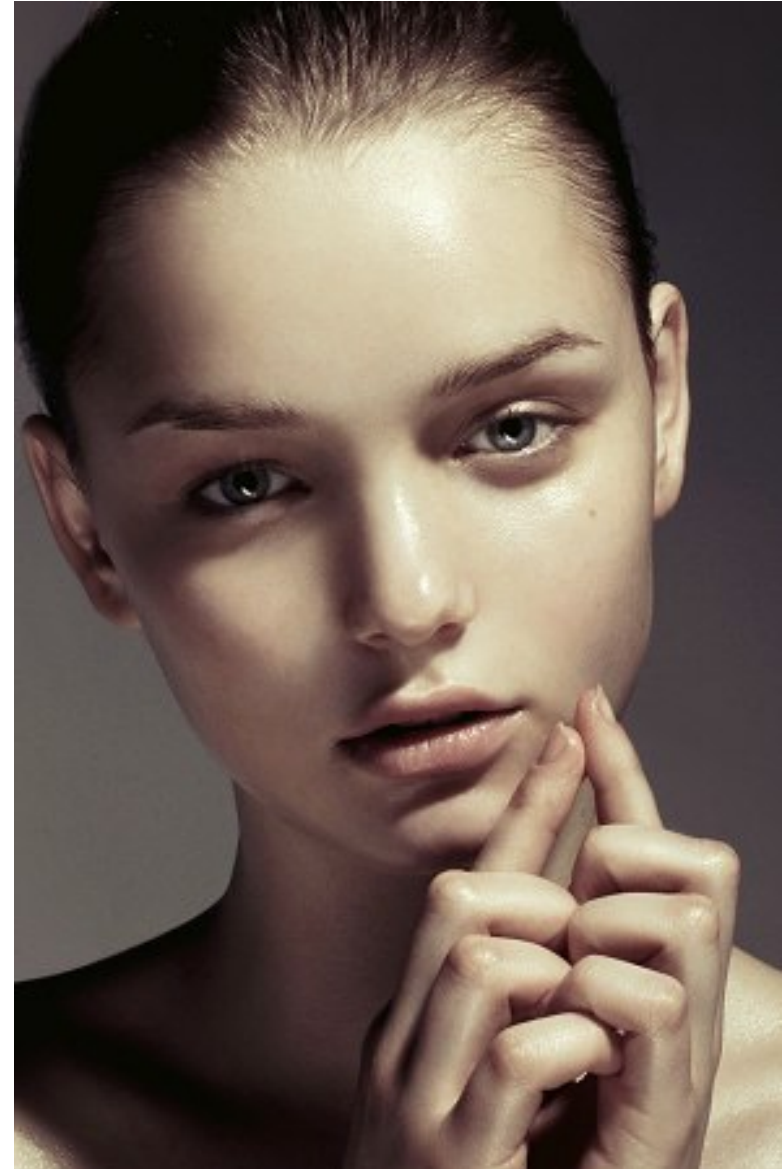

KARIN
MODELS AGENCY

ANASTASIIA AKHMAMETEVA

HEIGHT 176CM/5'9.5" | BUST 85CM/33.5"B | WAIST 60CM/23.5" | HIPS 90CM/35.5" | SHOES 39 EU/8 US/6 UK | HAIR LIGHT BROWN | EYES BLUE