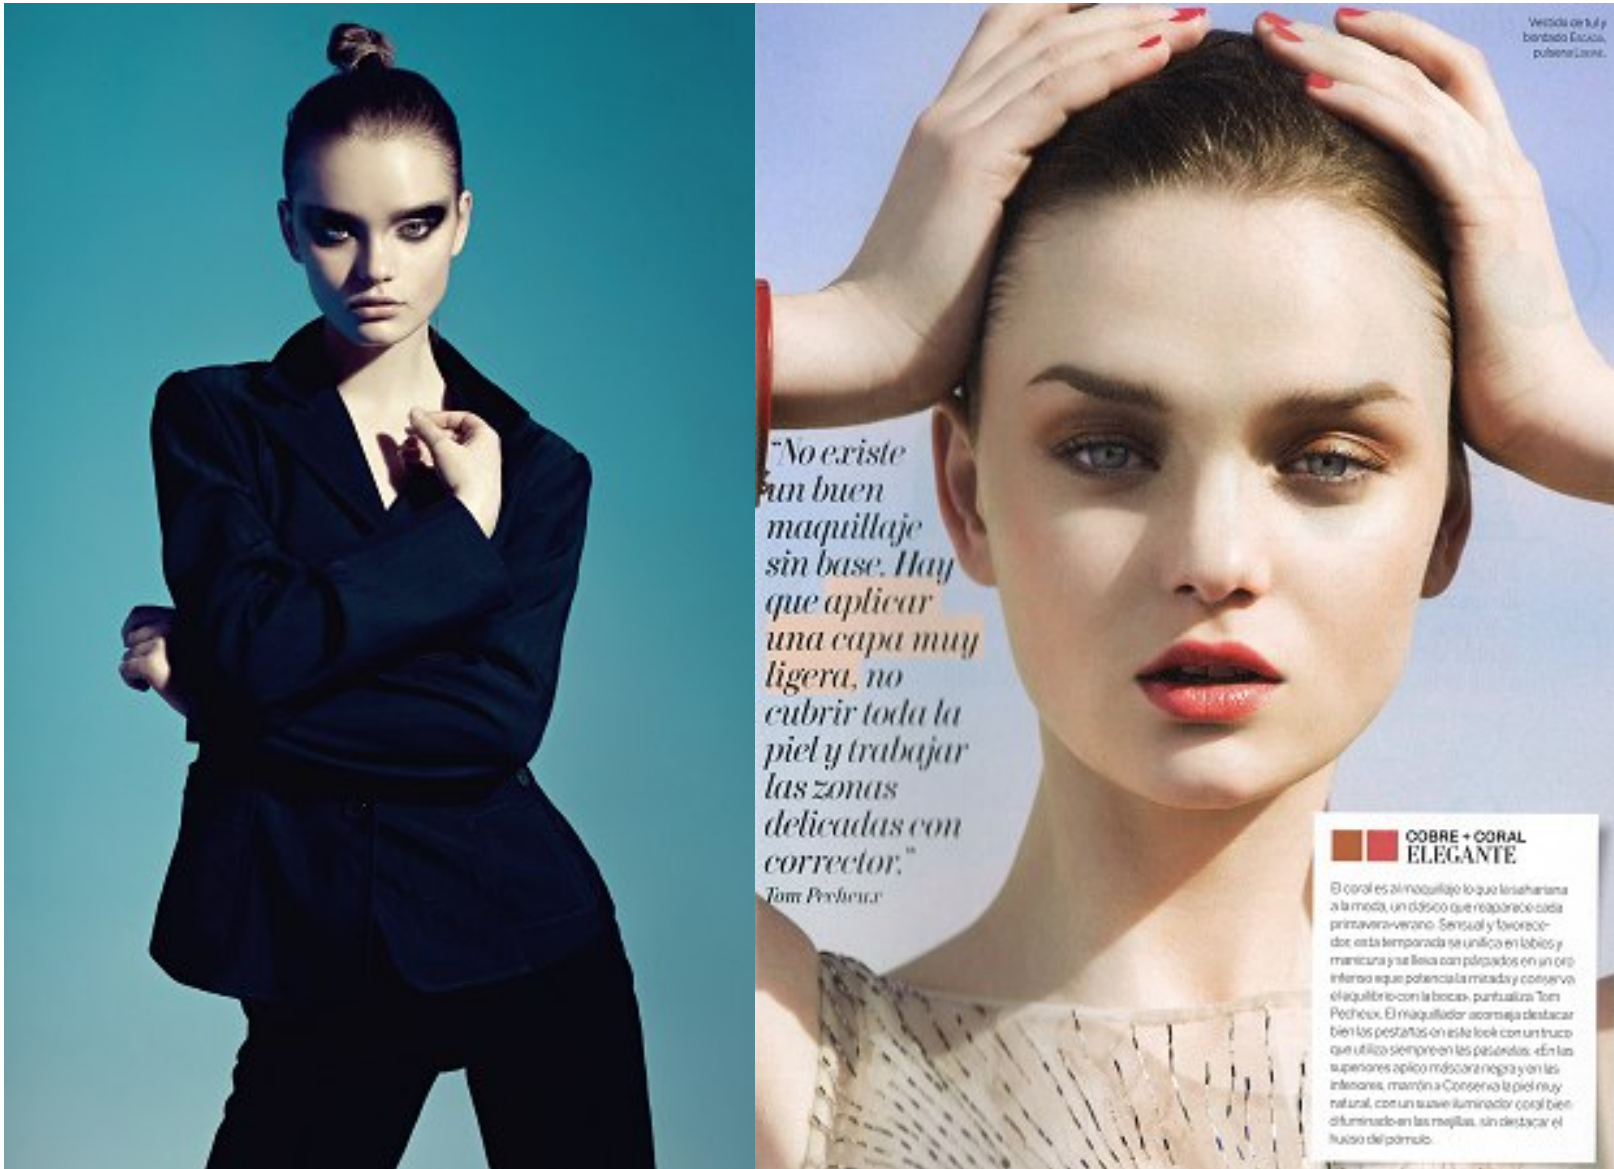

KARIN

MODELS AGENCY

ANASTASIIA AKHMAMETEVA

HEIGHT 176CM/5'9.5" | BUST 85CM/33.5"B | WAIST 60CM/23.5" | HIPS 90CM/35.5" | SHOES 39 EU/8 US/6 UK | HAIR LIGHT BROWN | EYES BLUE