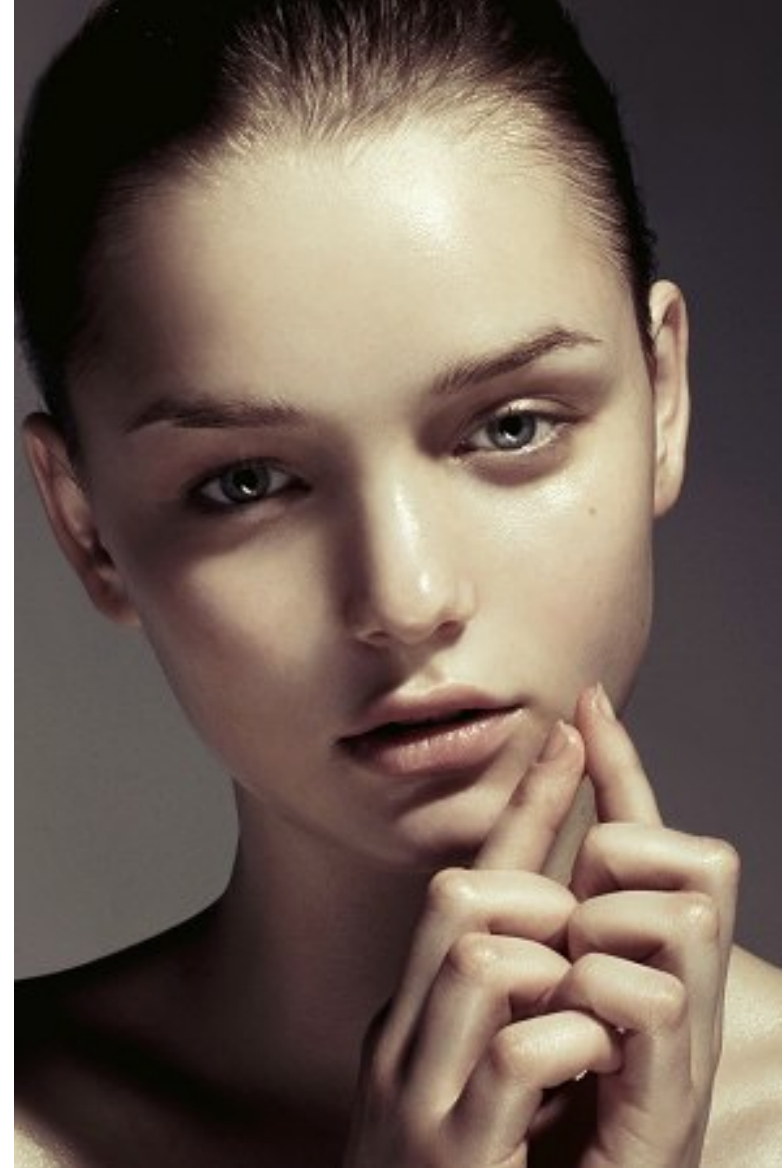

KARIN
MODELS AGENCY

ANASTASIIA AKHMAMETEVA

HEIGHT 176CM/5'9.5" | BUST 85CM/33.5"B | WAIST 60CM/23.5" | HIPS 90CM/35.5" | SHOES 39 EU/8 US/6 UK | HAIR LIGHT BROWN | EYES BLUE