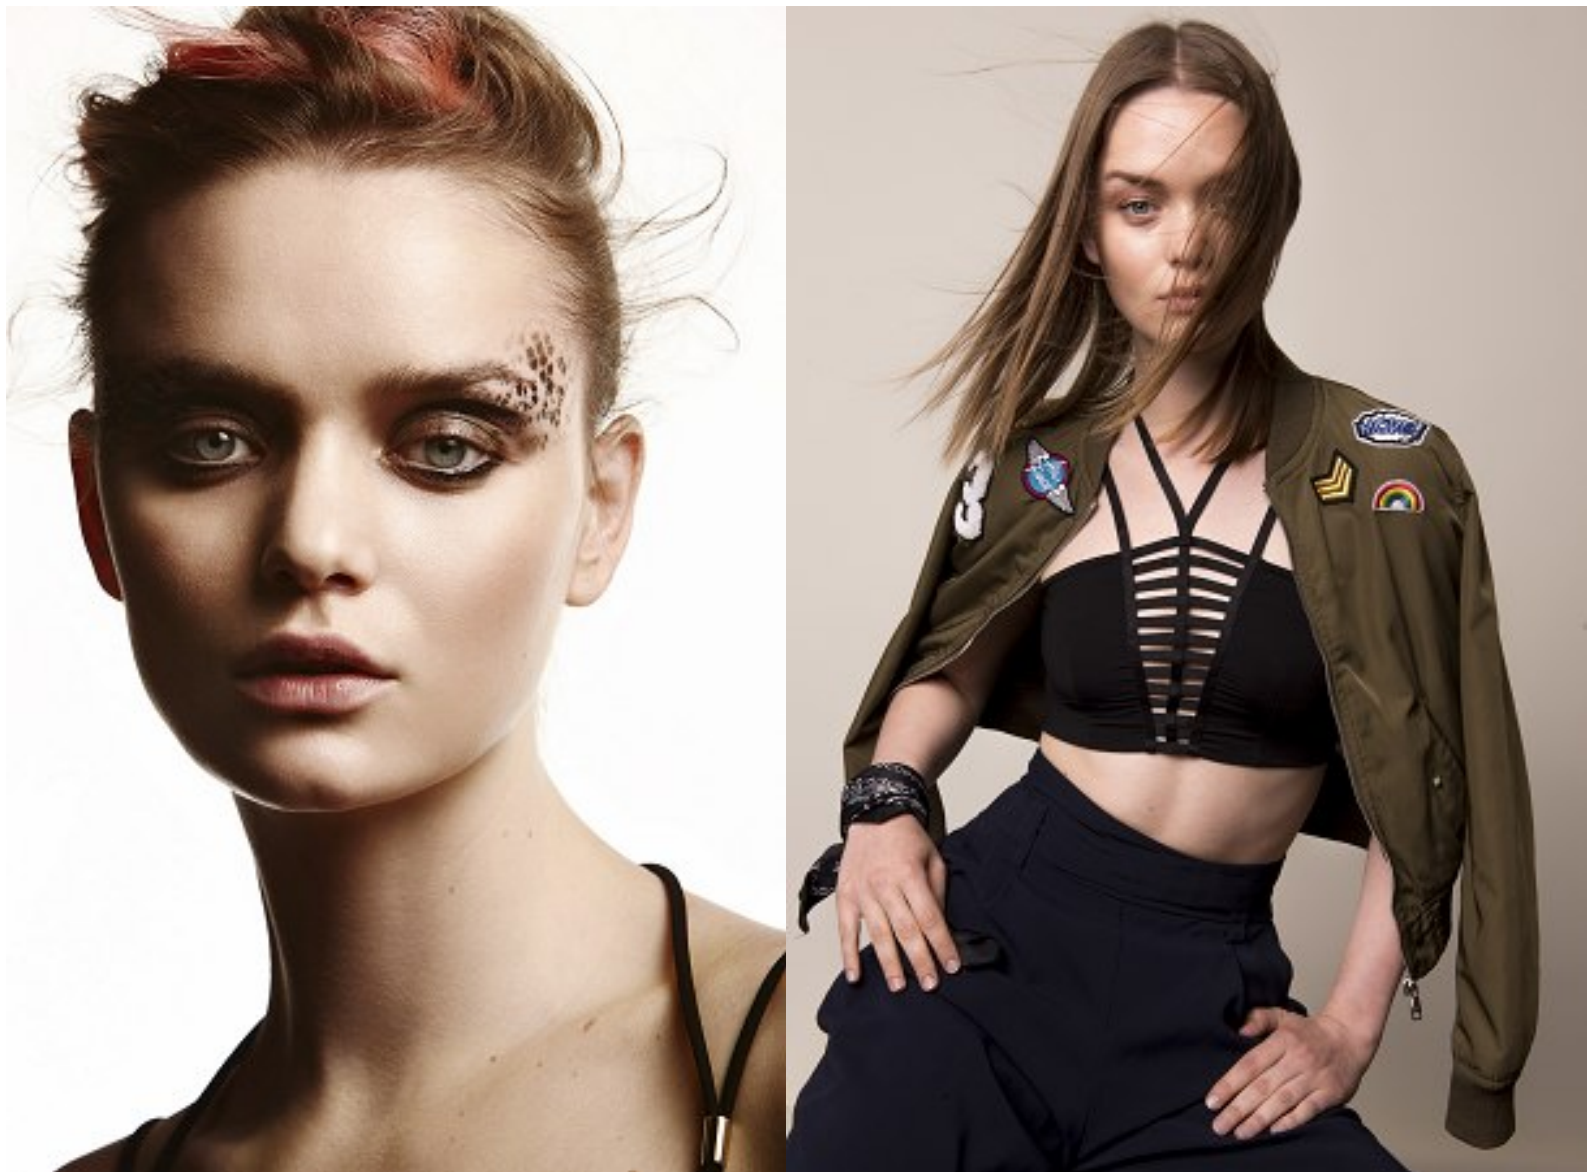

KARIN

MODELS AGENCY

ANASTASIIA AKHMAMETEVA

HEIGHT 176CM/5'9.5" | BUST 85CM/33.5"B | WAIST 60CM/23.5" | HIPS 90CM/35.5" | SHOES 39 EU/8 US/6 UK | HAIR LIGHT BROWN | EYES BLUE

KARIN

MODELS AGENCY

ANASTASIIA AKHMAMETEVA

HEIGHT 176CM/5'9.5" | BUST 85CM/33.5"B | WAIST 60CM/23.5" | HIPS 90CM/35.5" | SHOES 39 EU/8 US/6 UK | HAIR LIGHT BROWN | EYES BLUE

KARIN

MODELS AGENCY

ANASTASIIA AKHMAMETEVA

HEIGHT 176CM/5'9.5" | BUST 85CM/33.5"B | WAIST 60CM/23.5" | HIPS 90CM/35.5" | SHOES 39 EU/8 US/6 UK | HAIR LIGHT BROWN | EYES BLUE

KARIN

MODELS AGENCY

ANASTASIYA AKHMAMETEVA

HEIGHT 176CM/5'9.5" | BUST 85CM/33.5"B | WAIST 60CM/23.5" | HIPS 90CM/35.5" | SHOES 39 EU/8 US/6 UK | HAIR LIGHT BROWN | EYES BLUE

KARIN

MODELS AGENCY

FENDI

A lesson in practical glamour, the star of the collection is this cocktail dress with tulle sleeves hand-dipped with specks of 24K gold. [See dress](#)