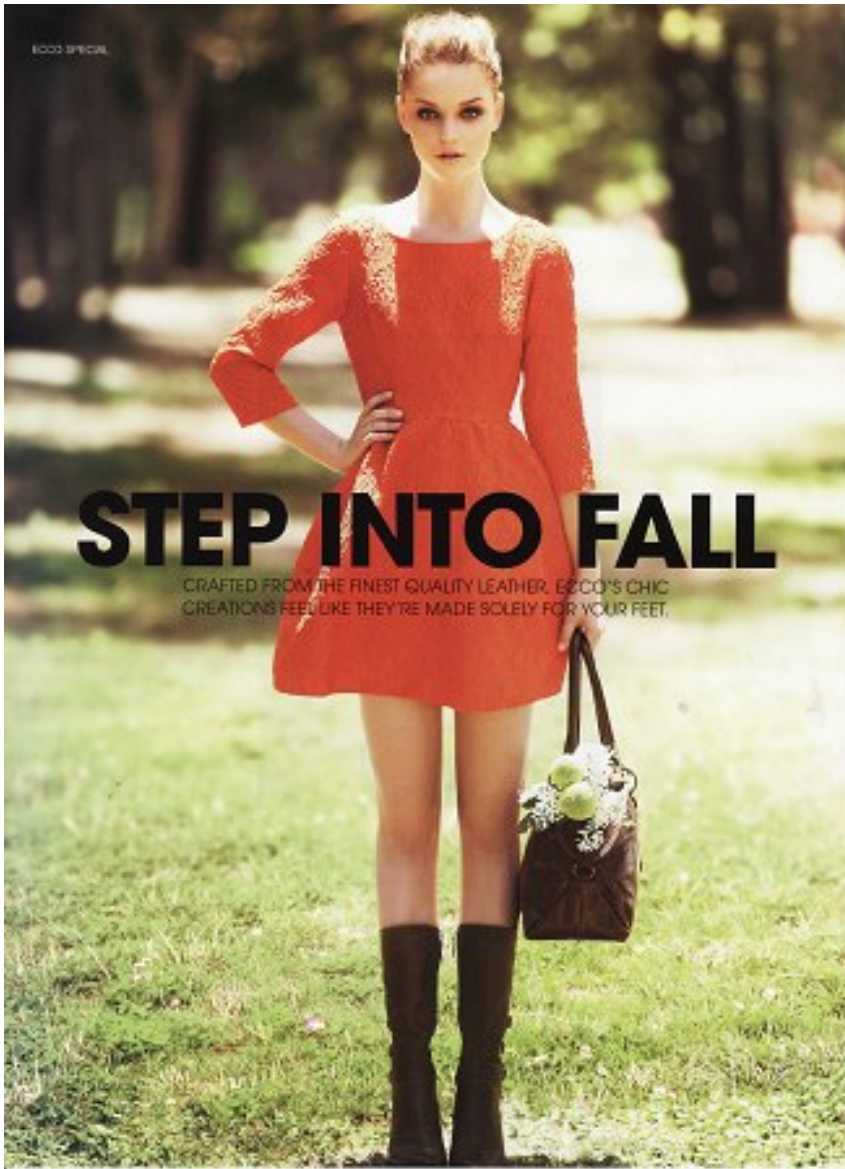

KARIN

MODELS AGENCY

ANASTASIYA AKHMAMETEVA

HEIGHT 176CM/5'9.5" | BUST 85CM/33.5"B | WAIST 60CM/23.5" | HIPS 90CM/35.5" | SHOES 39 EU/8 US/6 UK | HAIR LIGHT BROWN | EYES BLUE