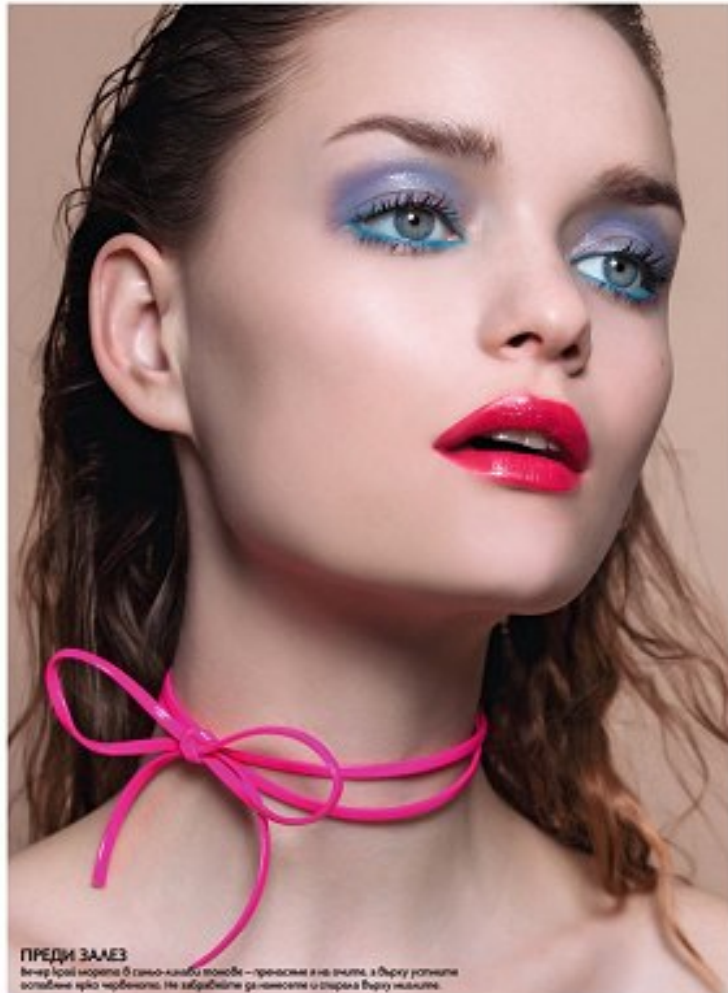

KARIN

MODELS AGENCY

ELLE красота