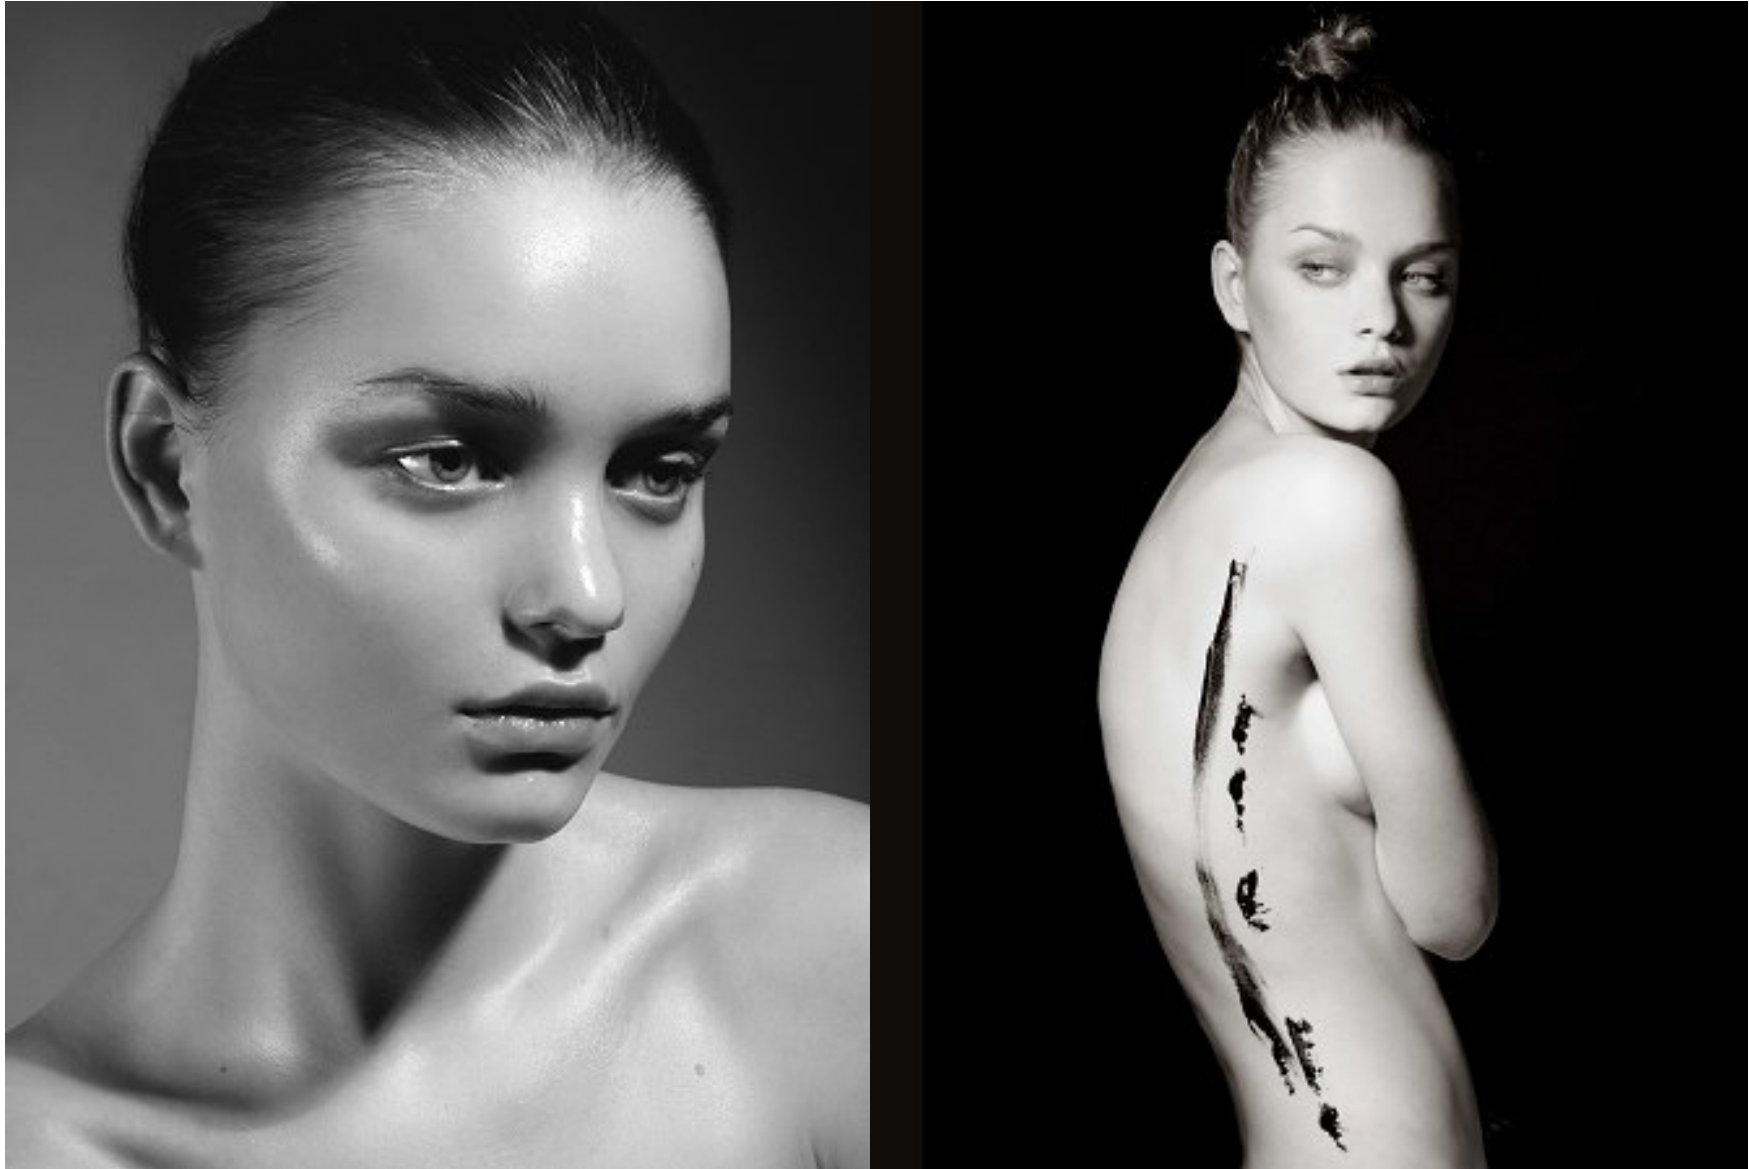

KARIN

MODELS AGENCY

ANASTASIIA AKHMAMETEVA

HEIGHT 176CM/5'9.5" | BUST 85CM/33.5"B | WAIST 60CM/23.5" | HIPS 90CM/35.5" | SHOES 39 EU/8 US/6 UK | HAIR LIGHT BROWN | EYES BLUE

KARIN

MODELS AGENCY

ANASTASIIA AKHMAMETEVA