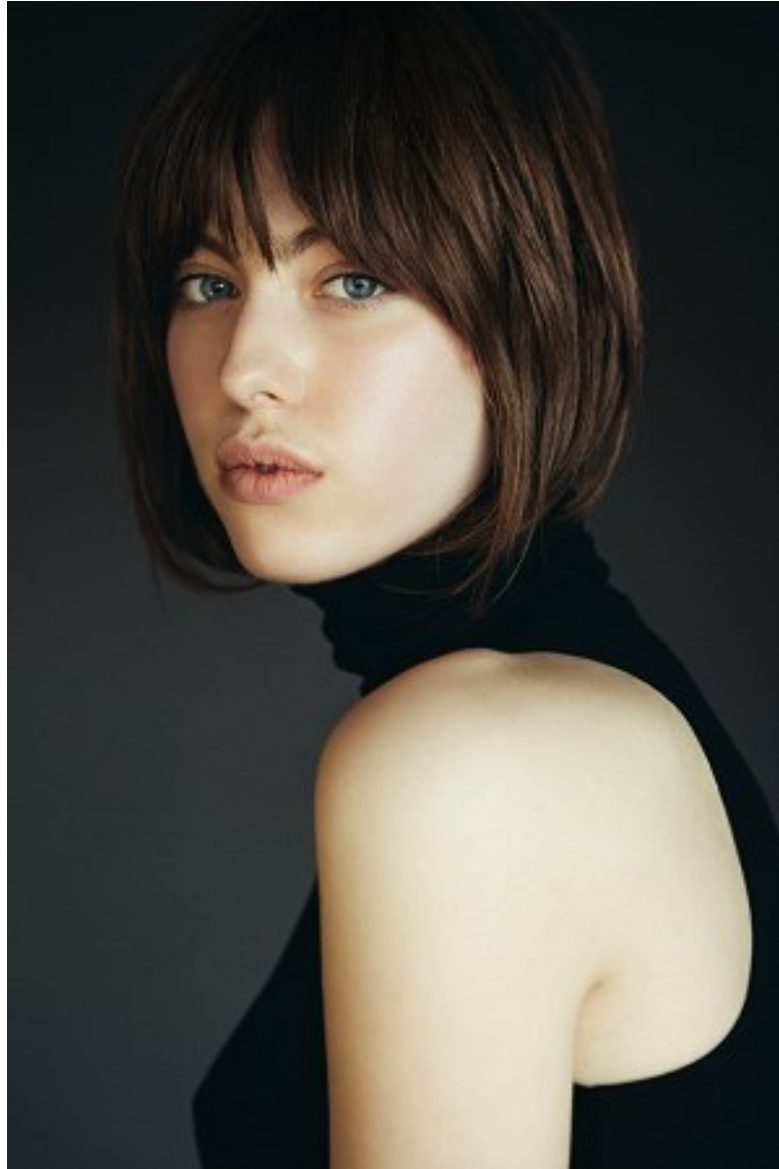

KARIN

MODELS AGENCY

SALOMÃ© WALBROU

HEIGHT 176CM/5'9.5" | BUST 82CM/32.5"B | WAIST 61CM/24" | HIPS 89 CM/35" | SHOES 38.5 EU/7.5 US/5.5 UK | HAIR LIGHT BROWN | EYES BLUE/GREY

KARIN

MODELS AGENCY

SALOMÃ© WALBROU

HEIGHT 176CM/5'9.5" | BUST 82CM/32.5"B | WAIST 61CM/24" | HIPS 89 CM/35" | SHOES 38.5 EU/7.5 US/5.5 UK | HAIR LIGHT BROWN | EYES BLUE/GREY

KARIN

MODELS AGENCY

SALOMÃ© WALBROU

HEIGHT 176CM/5'9.5" | BUST 82CM/32.5"B | WAIST 61CM/24" | HIPS 89 CM/35" | SHOES 38.5 EU/7.5 US/5.5 UK | HAIR LIGHT BROWN | EYES BLUE/GREY