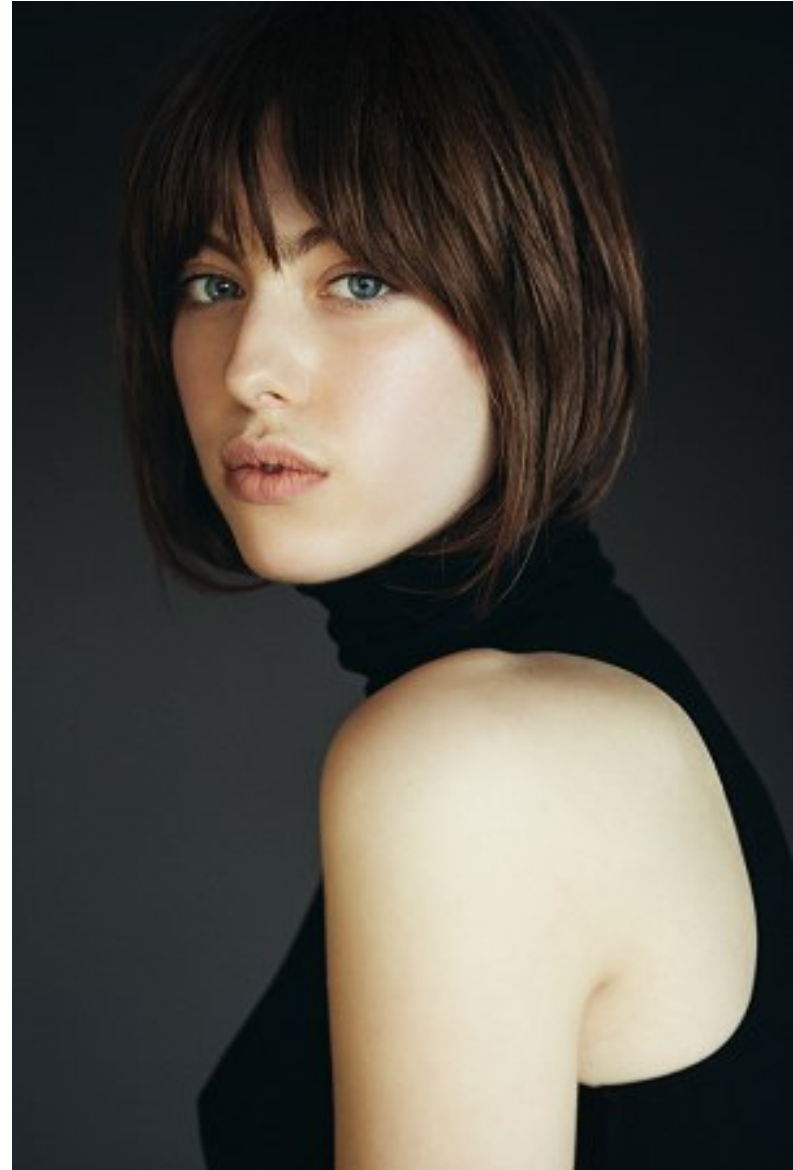

KARIN
MODELS AGENCY

SALOMÃ© WALBROU

HEIGHT 176CM/5'9.5" | BUST 82CM/32.5"B | WAIST 61CM/24" | HIPS 89 CM/35" | SHOES 38.5 EU/7.5 US/5.5 UK | HAIR LIGHT BROWN | EYES BLUE/GREY