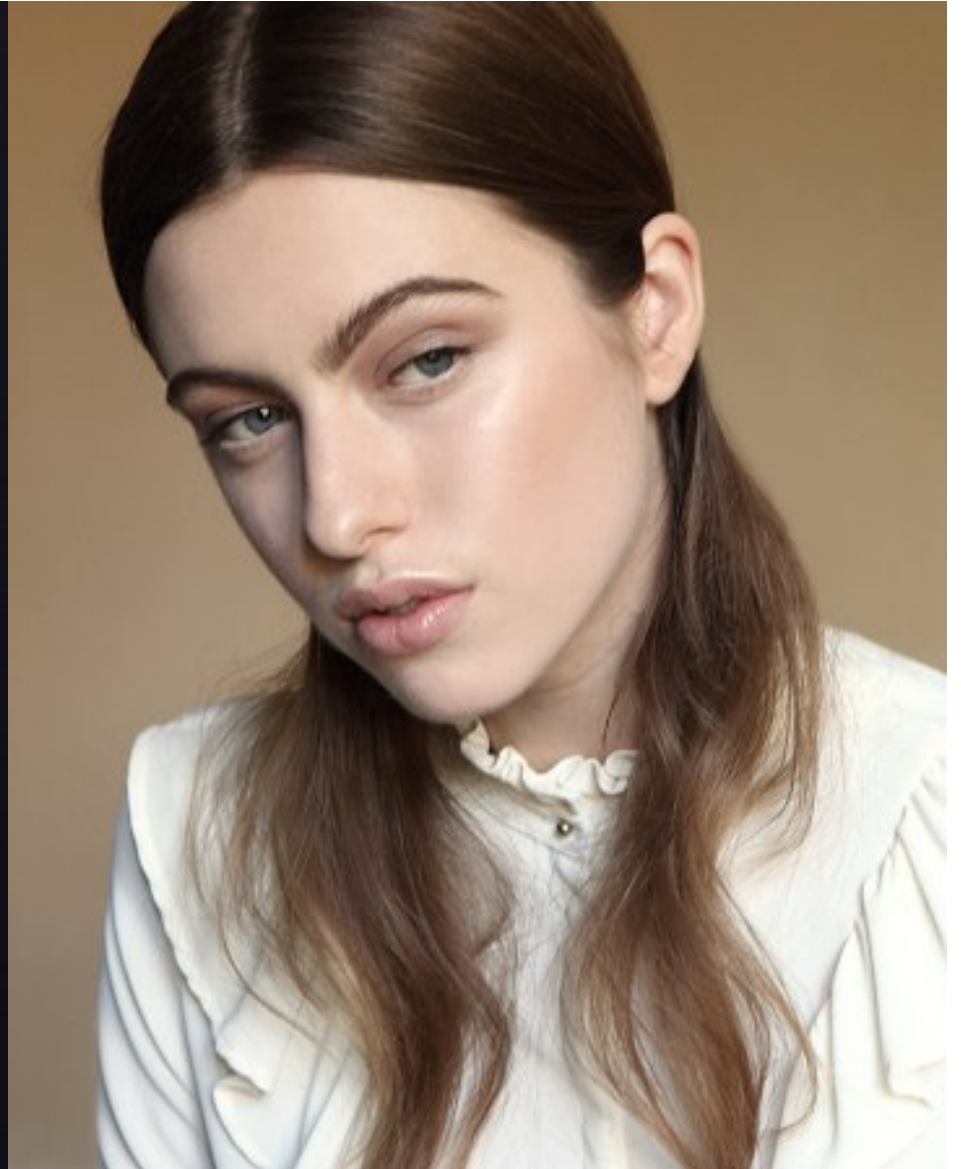

KARIN

MODELS AGENCY

SALOMÃ© WALBROU

HEIGHT 176CM/5'9.5" | BUST 82CM/32.5"B | WAIST 61CM/24" | HIPS 89 CM/35" | SHOES 38.5 EU/7.5 US/5.5 UK | HAIR LIGHT BROWN | EYES BLUE/GREY

KARIN

MODELS AGENCY

SALOMÃ© WALBROU

HEIGHT 176CM/5'9.5" | BUST 82CM/32.5"B | WAIST 61CM/24" | HIPS 89 CM/35" | SHOES 38.5 EU/7.5 US/5.5 UK | HAIR LIGHT BROWN | EYES BLUE/GREY

KARIN

MODELS AGENCY

SALOMÃ© WALBROU

HEIGHT 176CM/5'9.5" | BUST 82CM/32.5"B | WAIST 61CM/24" | HIPS 89 CM/35" | SHOES 38.5 EU/7.5 US/5.5 UK | HAIR LIGHT BROWN | EYES BLUE/GREY