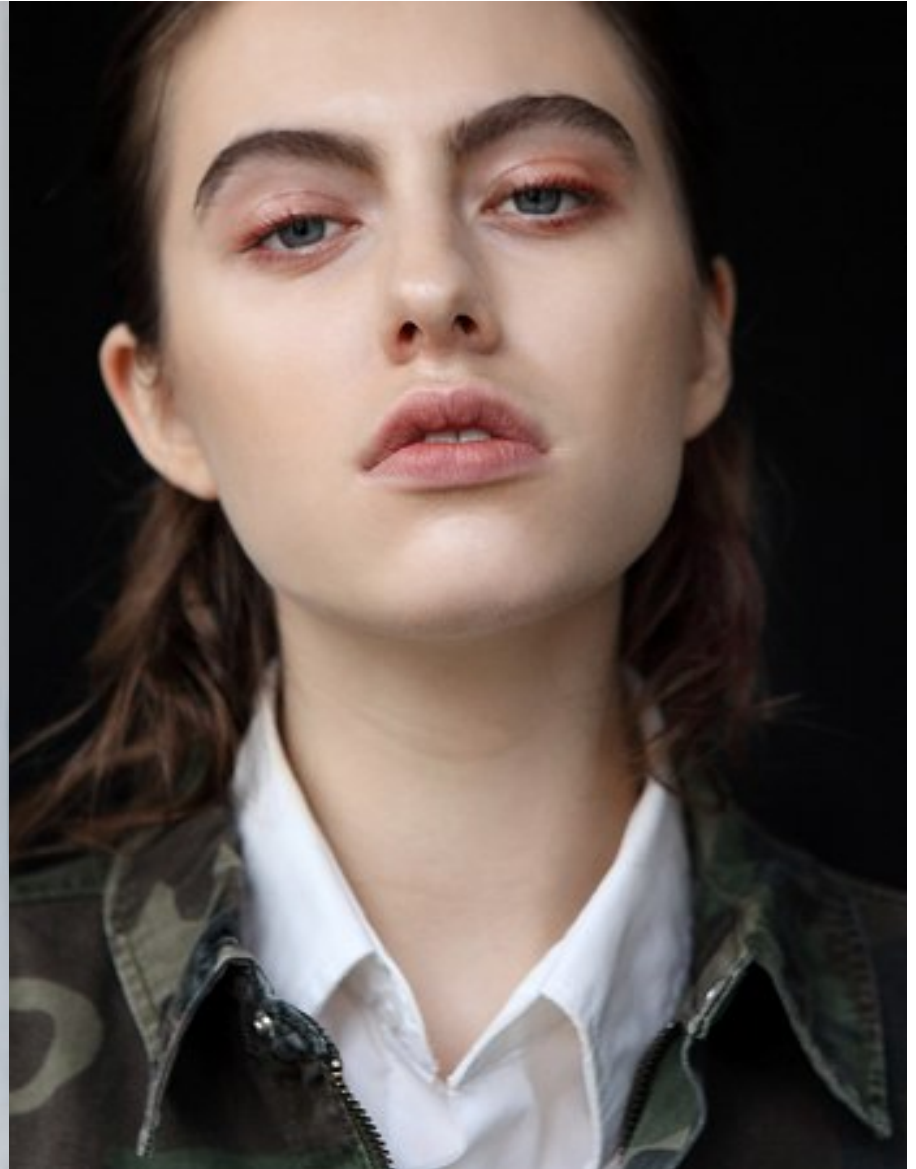

KARIN

MODELS AGENCY

SALOMÃ© WALBROU

HEIGHT 176CM/5'9.5" | BUST 82CM/32.5"B | WAIST 61CM/24" | HIPS 89 CM/35" | SHOES 38.5 EU/7.5 US/5.5 UK | HAIR LIGHT BROWN | EYES BLUE/GREY

KARIN

MODELS AGENCY

SALOMÃ© WALBROU

HEIGHT 176CM/5'9.5" | BUST 82CM/32.5"B | WAIST 61CM/24" | HIPS 89 CM/35" | SHOES 38.5 EU/7.5 US/5.5 UK | HAIR LIGHT BROWN | EYES BLUE/GREY

KARIN

MODELS AGENCY

SALOMÃ© WALBROU

HEIGHT 176CM/5'9.5" | BUST 82CM/32.5"B | WAIST 61CM/24" | HIPS 89 CM/35" | SHOES 38.5 EU/7.5 US/5.5 UK | HAIR LIGHT BROWN | EYES BLUE/GREY