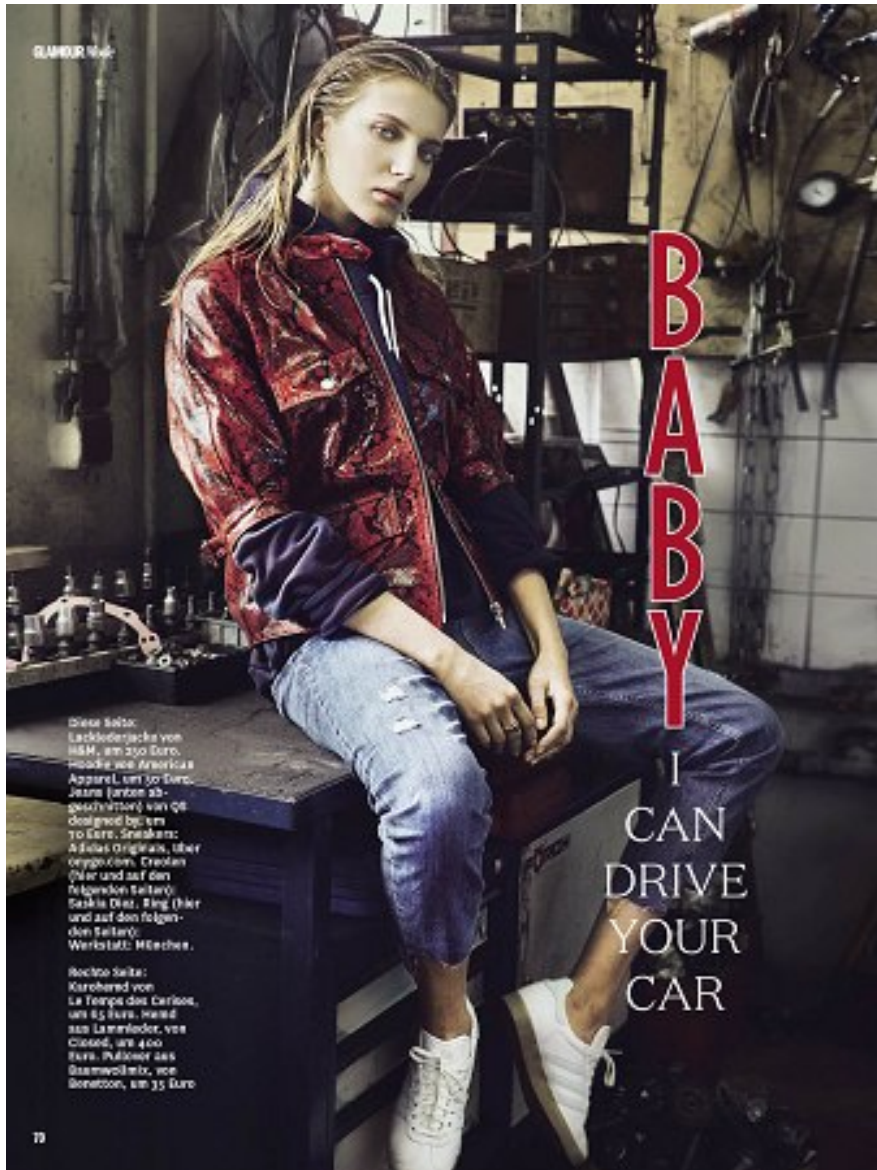

KARIN

MODELS AGENCY

CAROLINE GOCKEL

HEIGHT 180CM/5'11" | BUST 82CM/32.5"B | WAIST 61CM/24" | HIPS 88CM/34.5" | SHOES 39 EU/8 US/6 UK | HAIR BLONDE | EYES BLUE