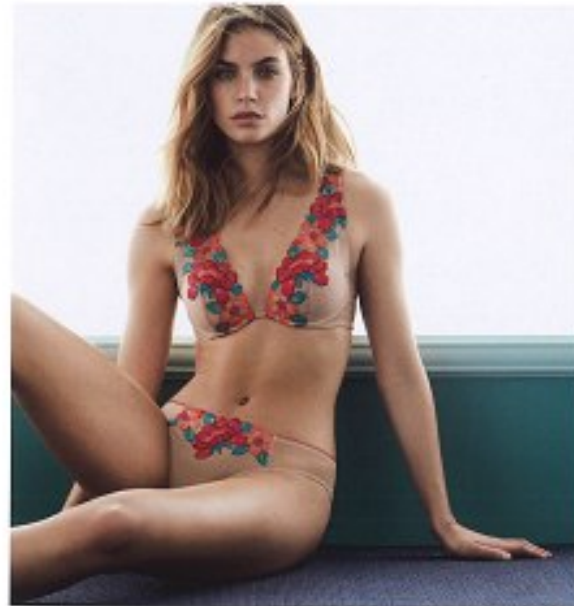

KARIN

MODELS AGENCY

CARMEN BRUNDLER

HEIGHT 173CM/5'8" | BUST 81CM/32"B/C | WAIST 63CM/25" | HIPS 89 CM/35" | SHOES 38 EU/7 US/5 UK | HAIR LIGHT BROWN | EYES GREEN

KARIN

MODELS AGENCY

INTIMISSIMI PAR "L'OFFICIEL"