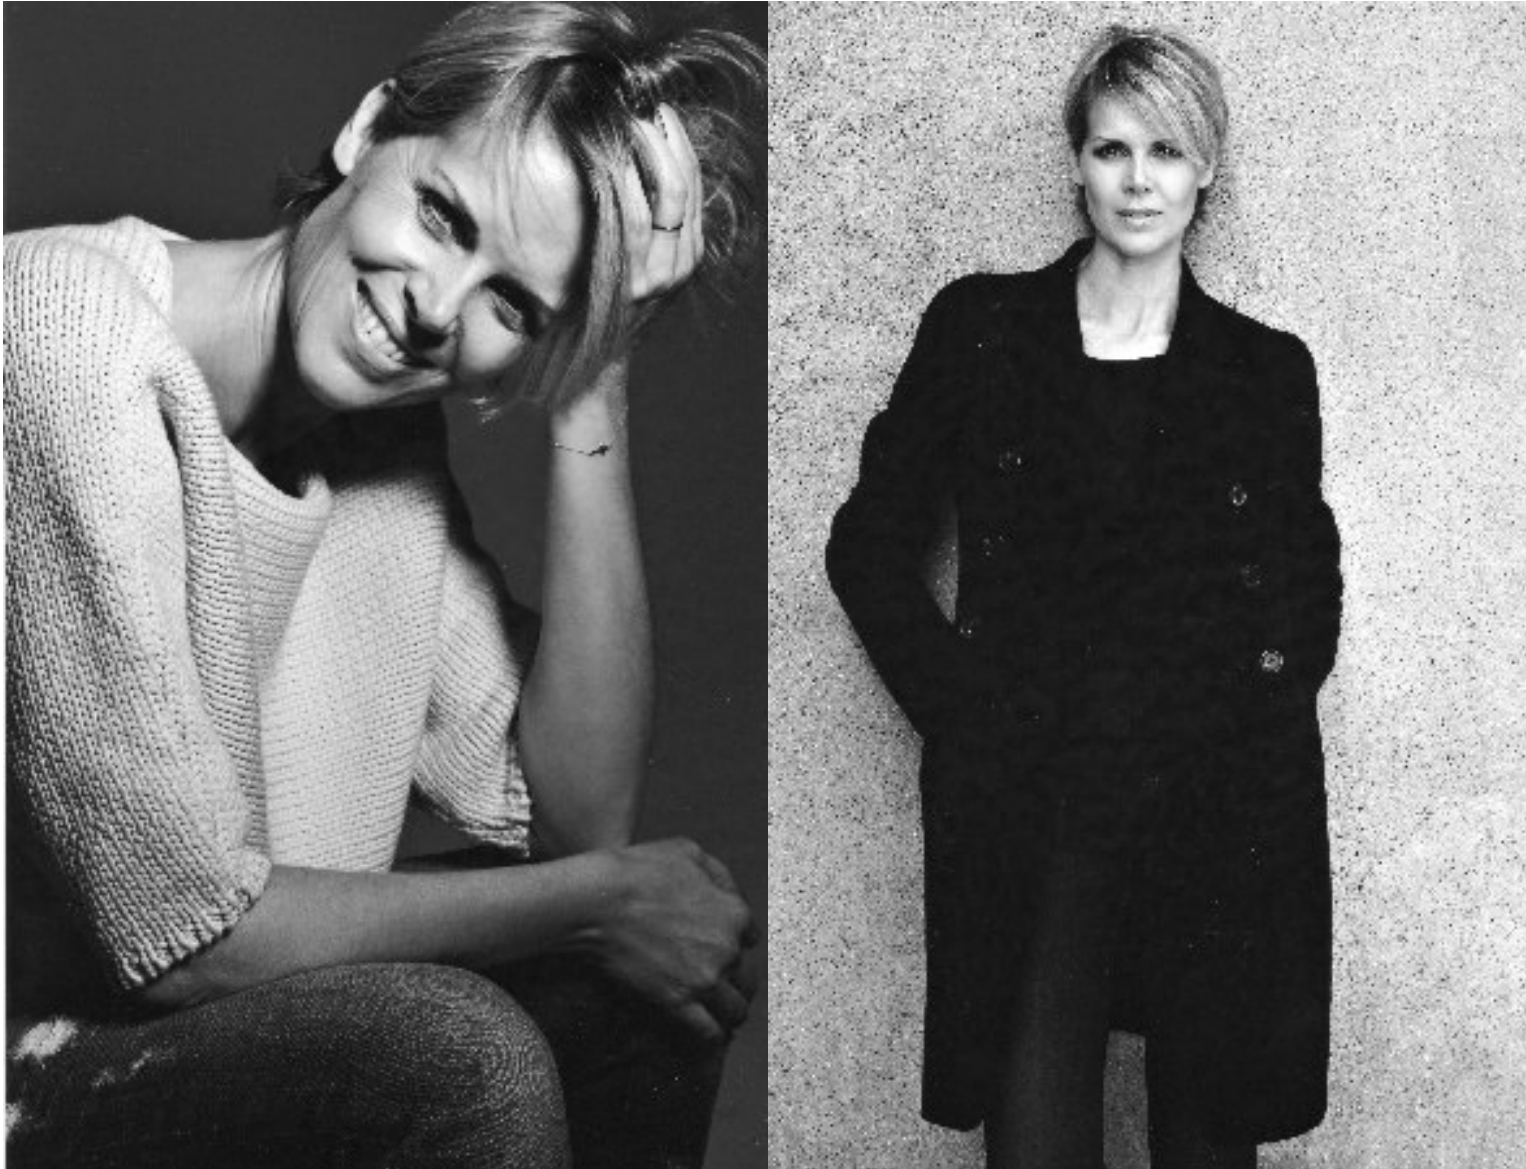

KARIN

MODELS AGENCY

JENNIFER WILLIAMS

HEIGHT 180CM/5'11" | BUST 91CM/36"B/C | WAIST 66CM/26" | HIPS 92CM/36" | SHOES 39 EU/8 US/6 UK | HAIR BLONDE | EYES BLUE

KARIN

MODELS AGENCY

JENNIFER WILLIAMS

HEIGHT 180CM/5'11" | BUST 91CM/36"B/C | WAIST 66CM/26" | HIPS 92CM/36" | SHOES 39 EU/8 US/6 UK | HAIR BLONDE | EYES BLUE