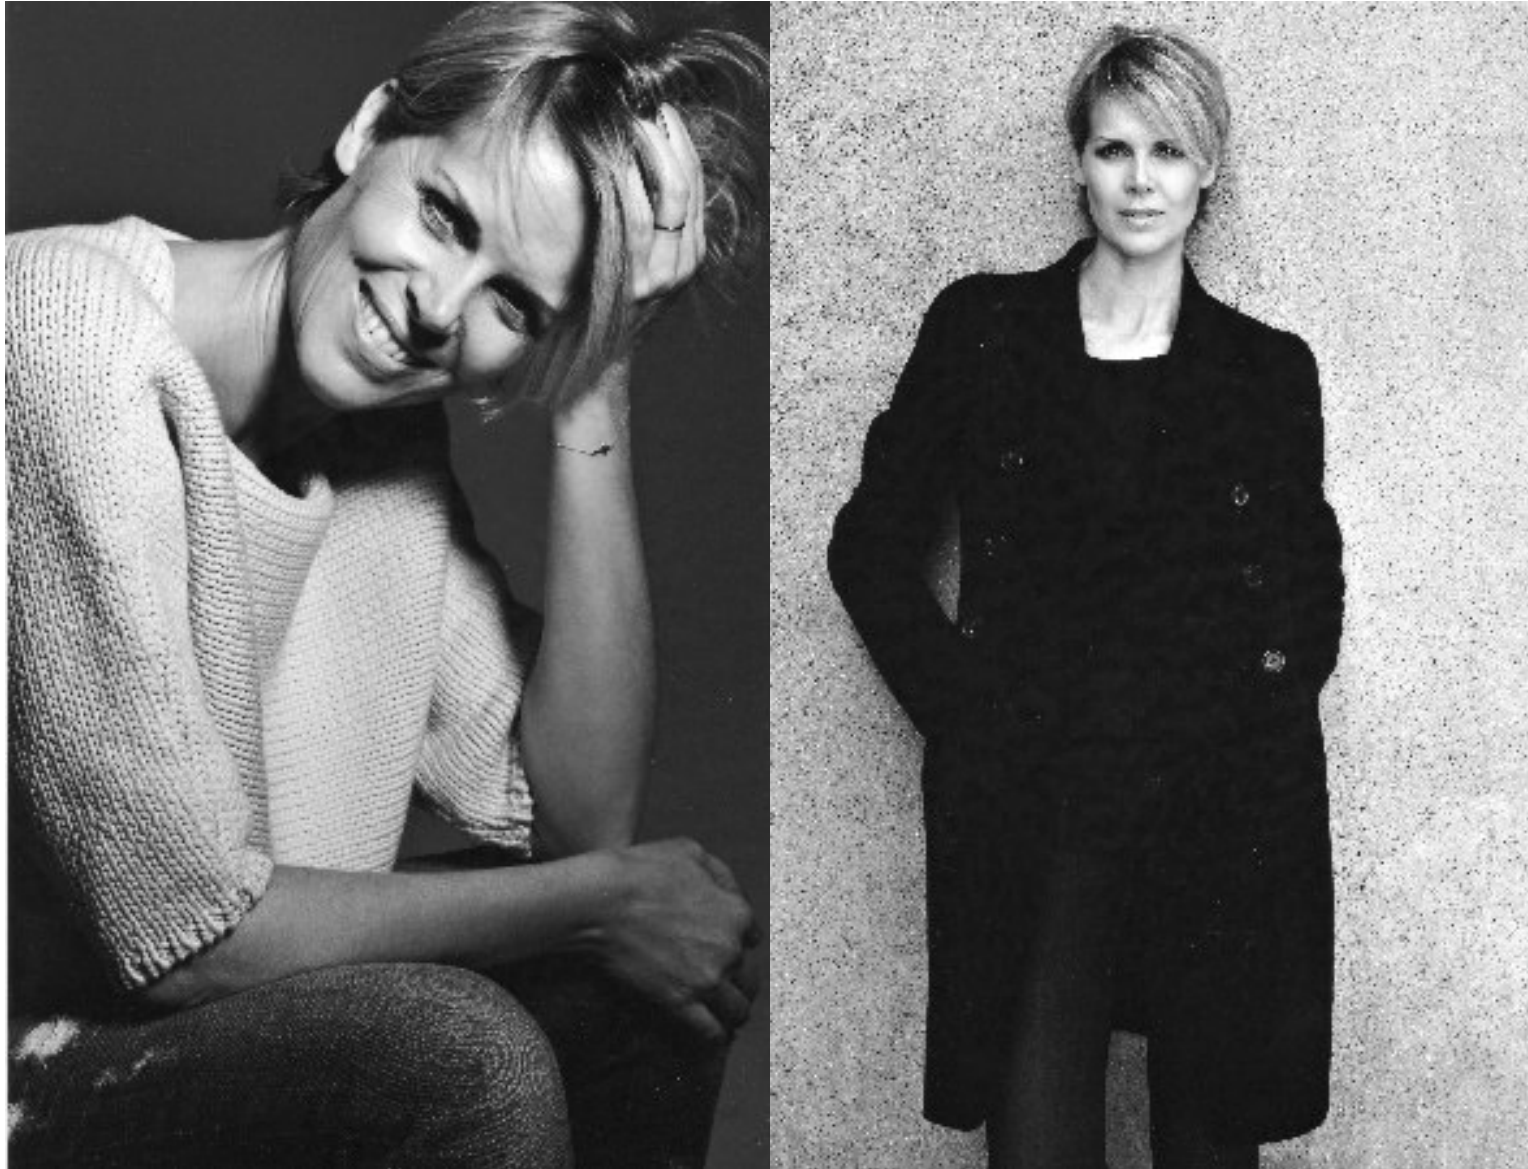

KARIN

MODELS AGENCY

JENNIFER WILLIAMS

HEIGHT 180CM/5'11" | BUST 91CM/36"B/C | WAIST 66CM/26" | HIPS 92CM/36" | SHOES 39 EU/8 US/6 UK | HAIR BLONDE | EYES BLUE

KARIN

MODELS AGENCY

JENNIFER WILLIAMS

HEIGHT 180CM/5'11" | BUST 91CM/36"B/C | WAIST 66CM/26" | HIPS 92CM/36" | SHOES 39 EU/8 US/6 UK | HAIR BLONDE | EYES BLUE