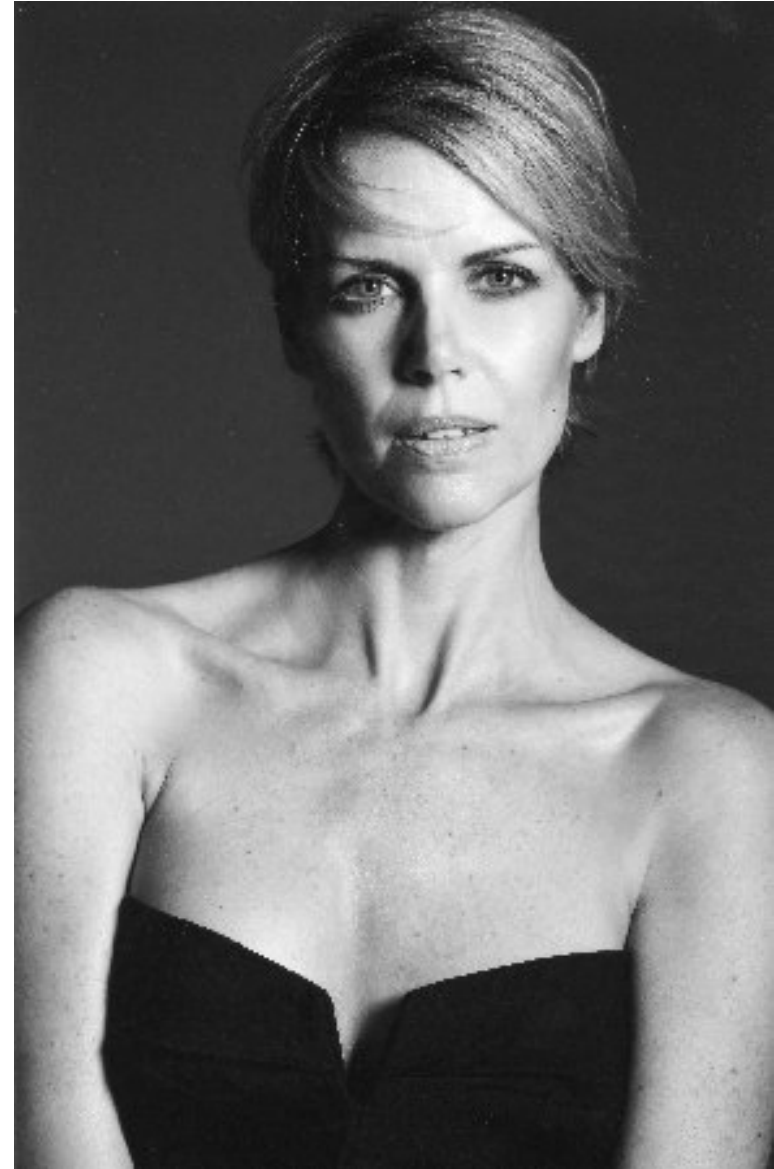

KARIN

MODELS AGENCY

JENNIFER WILLIAMS

HEIGHT 180CM/5'11" | BUST 91CM/36"B/C | WAIST 66CM/26" | HIPS 92CM/36" | SHOES 39 EU/8 US/6 UK | HAIR BLONDE | EYES BLUE

KARIN

MODELS AGENCY

JENNIFER WILLIAMS

HEIGHT 180CM/5'11" | BUST 91CM/36"B/C | WAIST 66CM/26" | HIPS 92CM/36" | SHOES 39 EU/8 US/6 UK | HAIR BLONDE | EYES BLUE