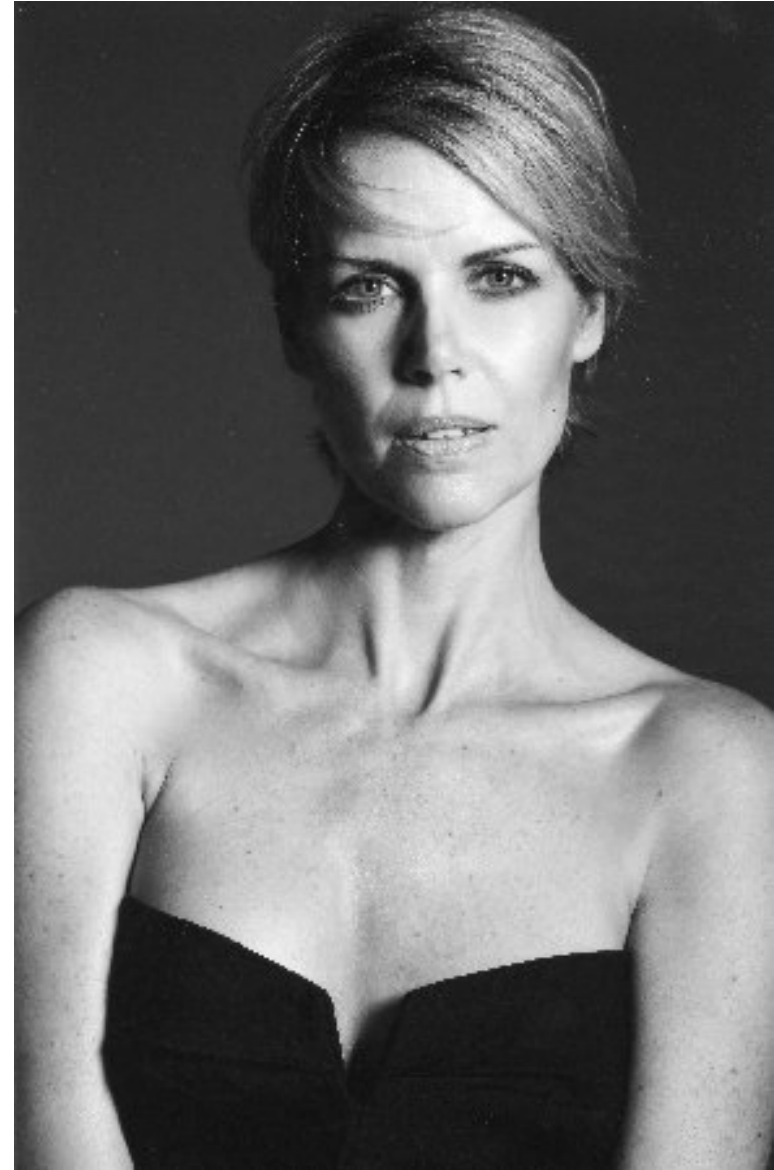

KARIN

MODELS AGENCY

JENNIFER WILLIAMS

HEIGHT 180CM/5'11" | BUST 91CM/36"B/C | WAIST 66CM/26" | HIPS 92CM/36" | SHOES 39 EU/8 US/6 UK | HAIR BLONDE | EYES BLUE

KARIN

MODELS AGENCY

JENNIFER WILLIAMS

HEIGHT 180CM/5'11" | BUST 91CM/36"B/C | WAIST 66CM/26" | HIPS 92CM/36" | SHOES 39 EU/8 US/6 UK | HAIR BLONDE | EYES BLUE