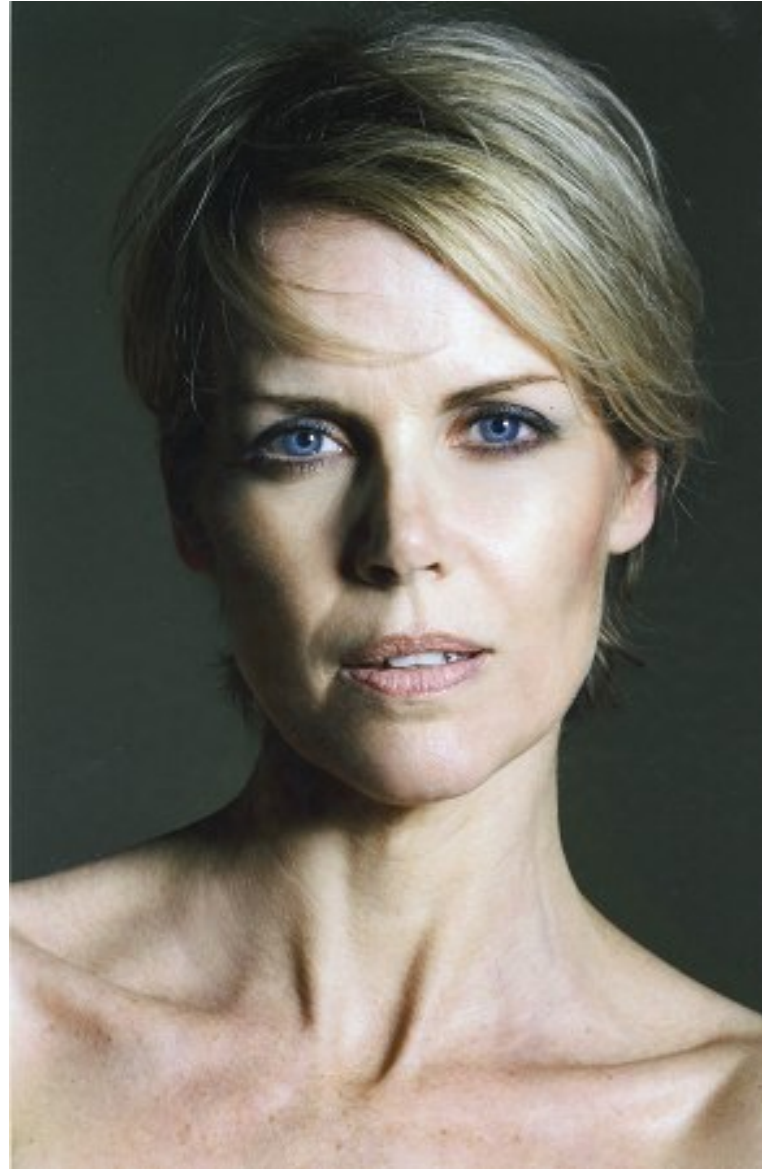

KARIN

MODELS AGENCY

JENNIFER WILLIAMS

HEIGHT 180CM/5'11" | BUST 91CM/36"B/C | WAIST 66CM/26" | HIPS 92CM/36" | SHOES 39 EU/8 US/6 UK | HAIR BLONDE | EYES BLUE

KARIN

MODELS AGENCY

JENNIFER WILLIAMS

HEIGHT 180CM/5'11" | BUST 91CM/36"B/C | WAIST 66CM/26" | HIPS 92CM/36" | SHOES 39 EU/8 US/6 UK | HAIR BLONDE | EYES BLUE