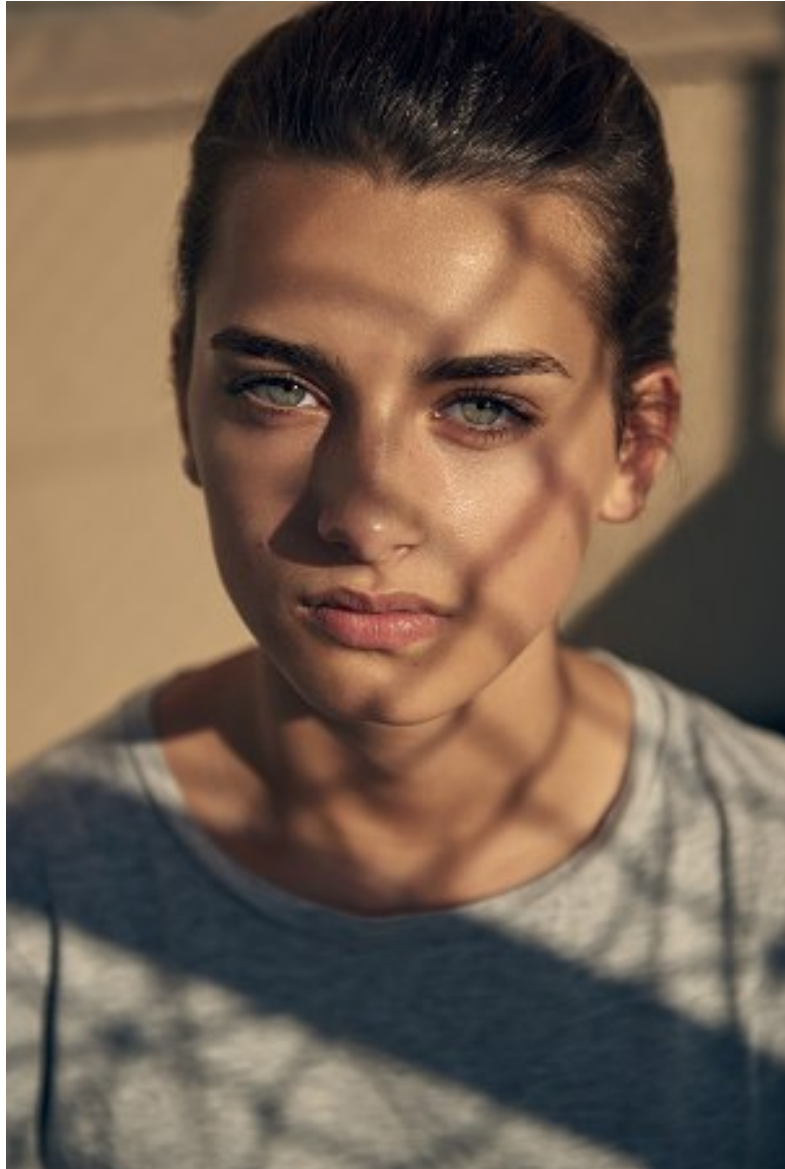

KARIN

MODELS AGENCY

CARLA MORELLI

HEIGHT 172CM/5'7.5" | BUST 78CM/30.5"A | WAIST 61CM/24" | HIPS 88CM/34.5" | SHOES 39 EU/8 US/6 UK | HAIR LIGHT BROWN | EYES BLUE/GREEN

KARIN

MODELS AGENCY

CARLA MORELLI

HEIGHT 172CM/5'7.5" | BUST 78CM/30.5"A | WAIST 61CM/24" | HIPS 88CM/34.5" | SHOES 39 EU/8 US/6 UK | HAIR LIGHT BROWN | EYES BLUE/GREEN