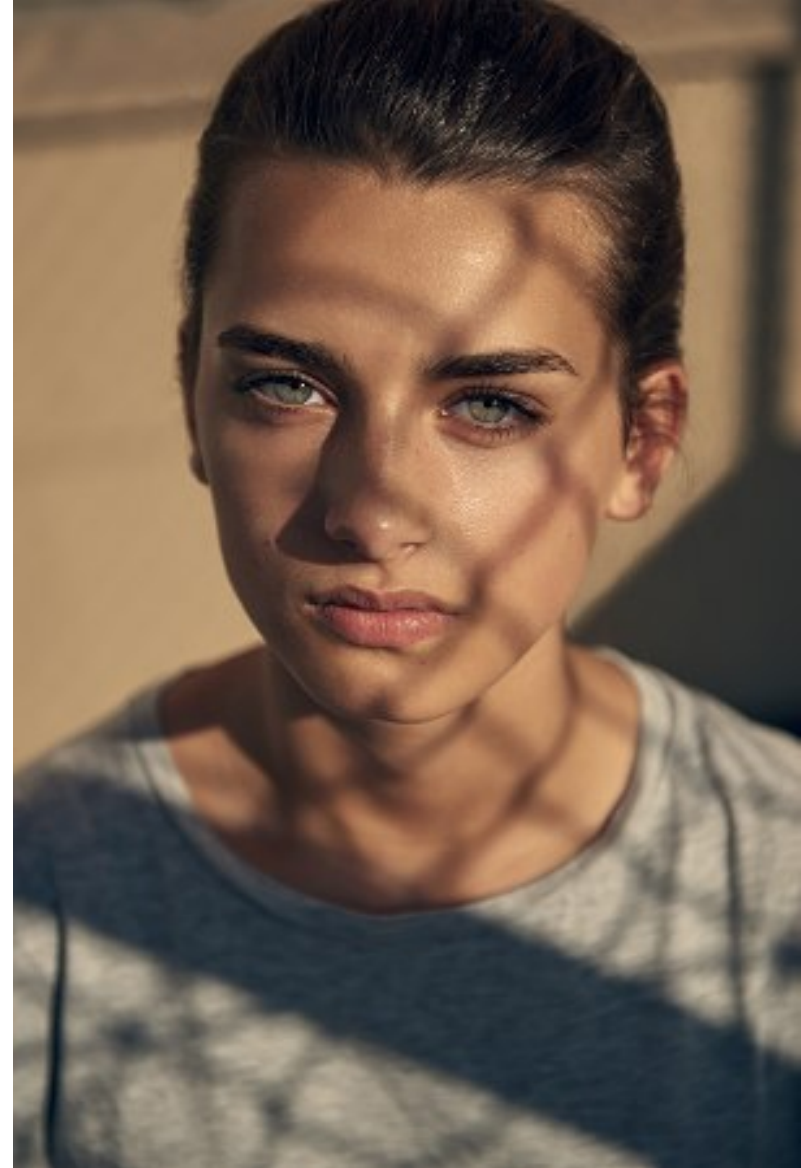

KARIN
MODELS AGENCY

CARLA MORELLI

HEIGHT 172CM/5'7.5" | BUST 78CM/30.5"A | WAIST 61CM/24" | HIPS 88CM/34.5" | SHOES 39 EU/8 US/6 UK | HAIR LIGHT BROWN | EYES BLUE/GREEN