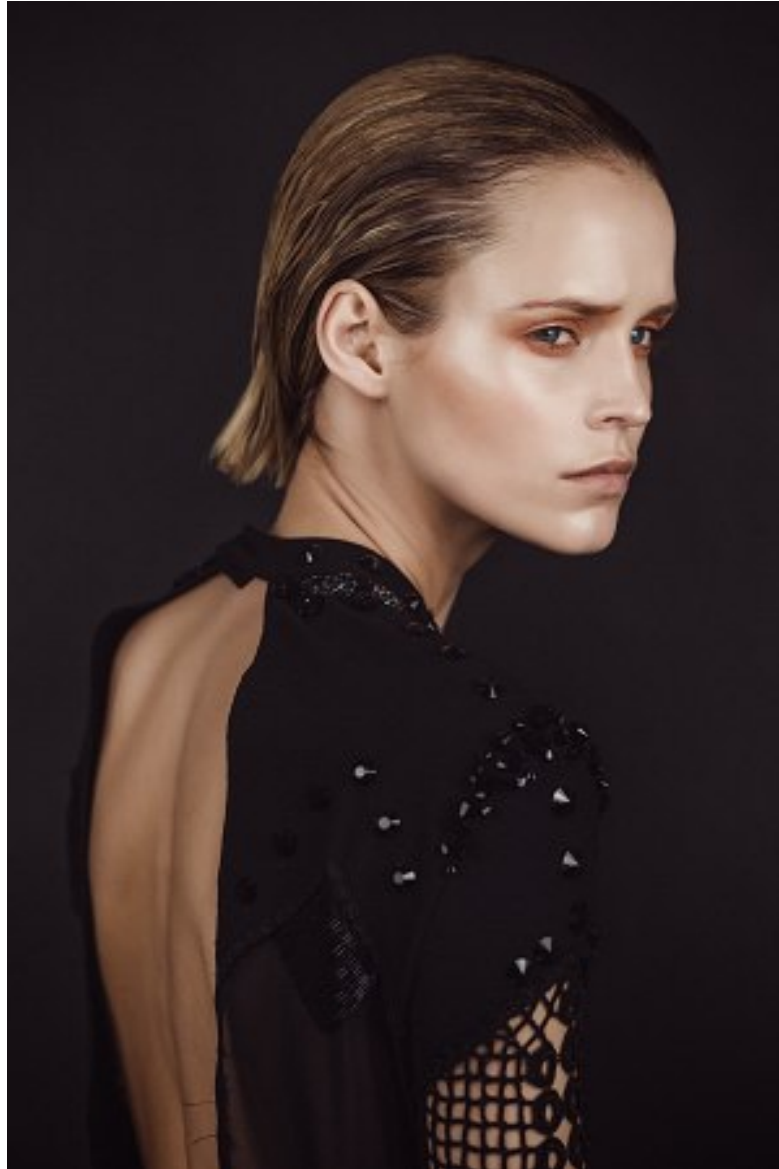

KARIN

MODELS AGENCY

CÄ©LINE SIETSKE

HEIGHT 175CM/5'9" | BUST 84CM/33" | WAIST 60CM/23.5" | HIPS 89 CM/35" | SHOES 39 EU/8 US/6 UK | HAIR BLONDE | EYES BLUE

KARIN

MODELS AGENCY

CĂ@LINE SIETSKE

HEIGHT 175CM/5'9" | BUST 84CM/33" | WAIST 60CM/23.5" | HIPS 89 CM/35" | SHOES 39 EU/8 US/6 UK | HAIR BLONDE | EYES BLUE