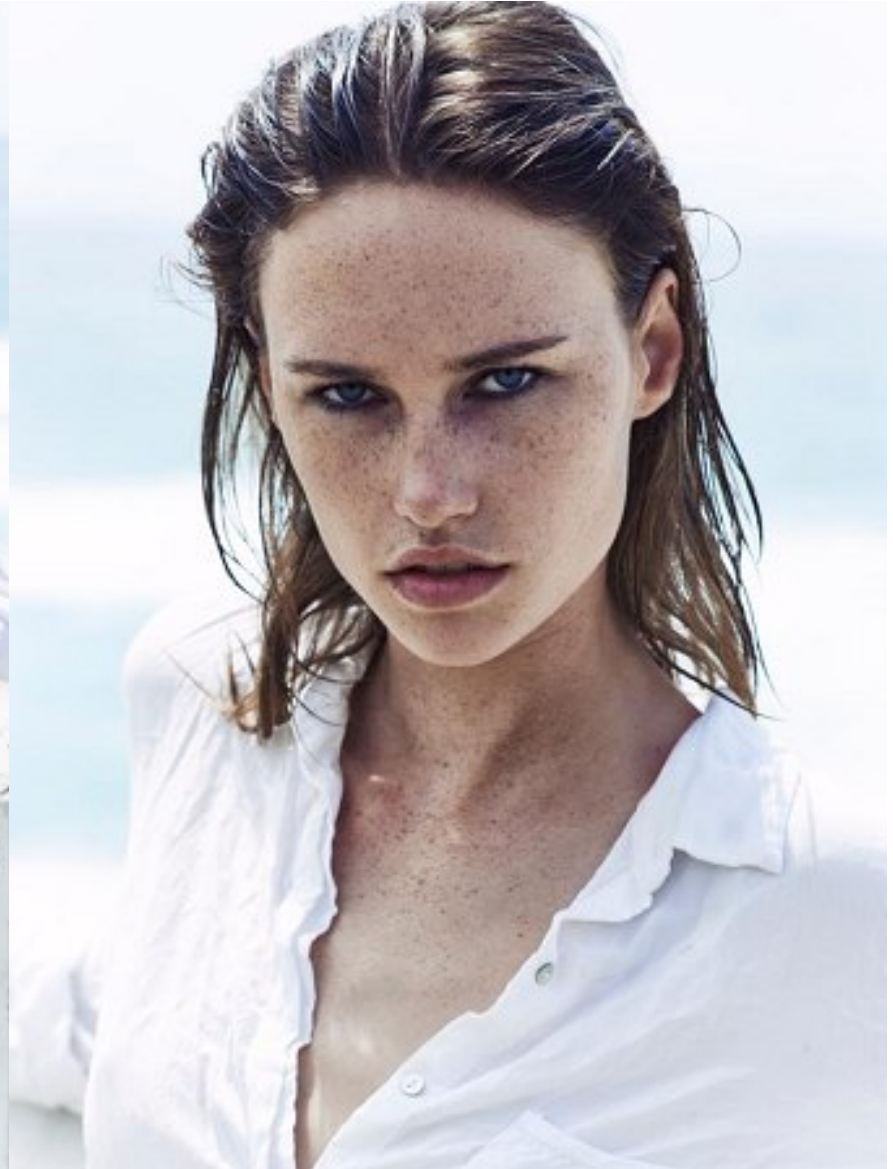

KARIN

MODELS AGENCY

MIKI DAVIS

HEIGHT 173CM/5'8" | BUST 81CM/32" | WAIST 64CM/25" | HIPS 88CM/34.5" | SHOES 39 EU/8 US/6 UK | HAIR DARK BLONDE | EYES BLUE