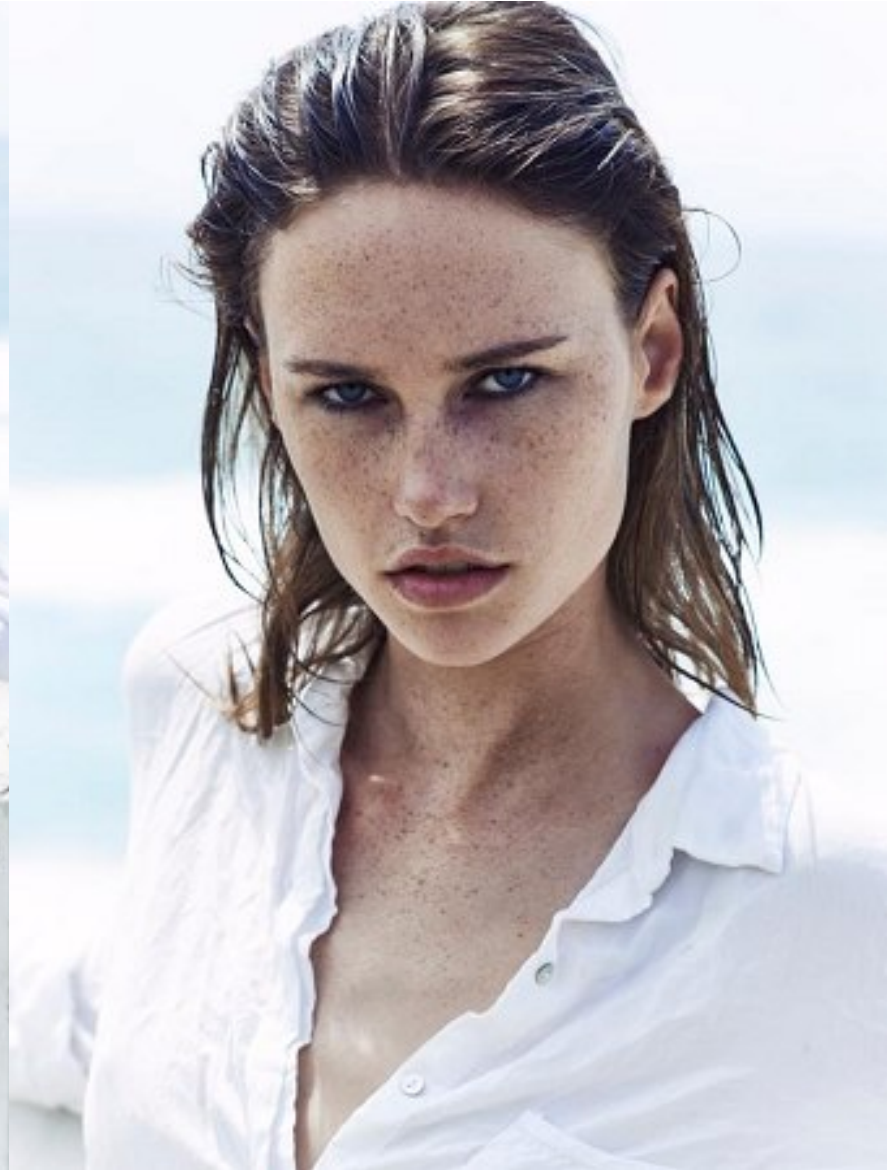

KARIN

MODELS AGENCY

MIKI DAVIS

HEIGHT 173CM/5'8" | BUST 81CM/32" | WAIST 64CM/25" | HIPS 88CM/34.5" | SHOES 39 EU/8 US/6 UK | HAIR DARK BLONDE | EYES BLUE