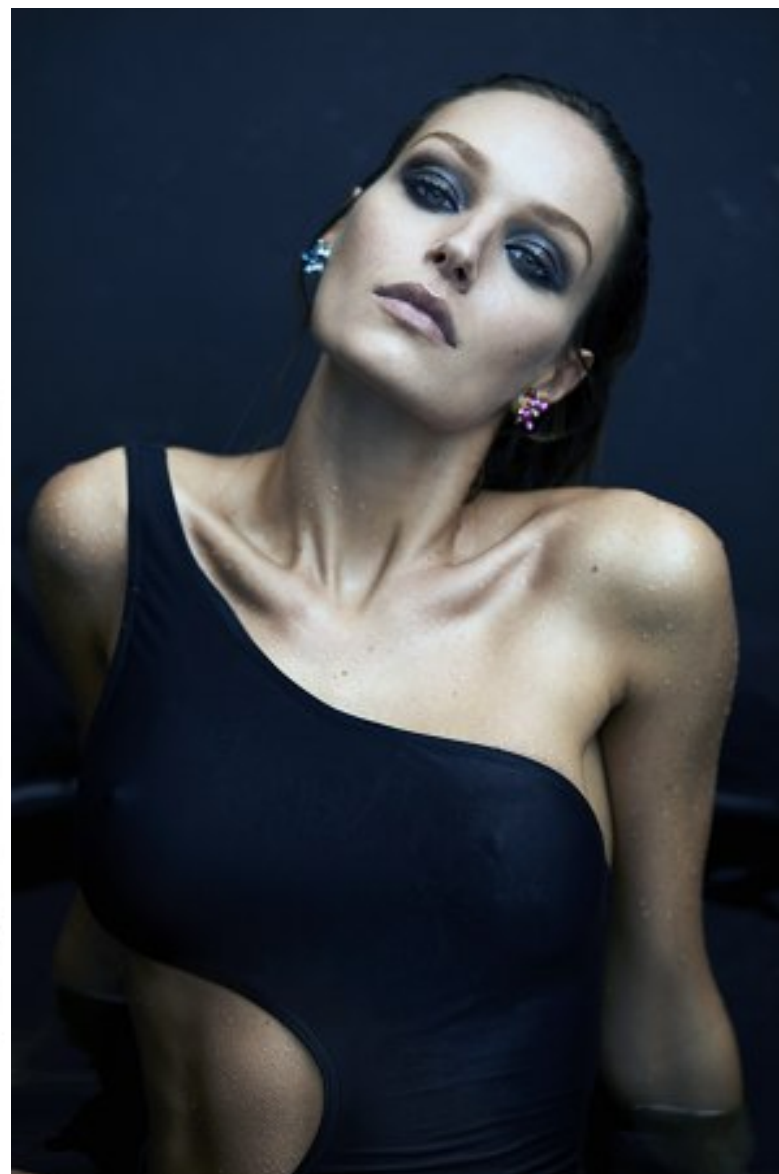

JUSTINE NICOLAS

HEIGHT 177CM/5'9.5" | BUST 82CM/32.5"B/C | WAIST 61CM/24" | HIPS 89 CM/35" | SHOES 40 EU/9 US/6.5 UK | HAIR BLONDE | EYES BLUE/GREEN