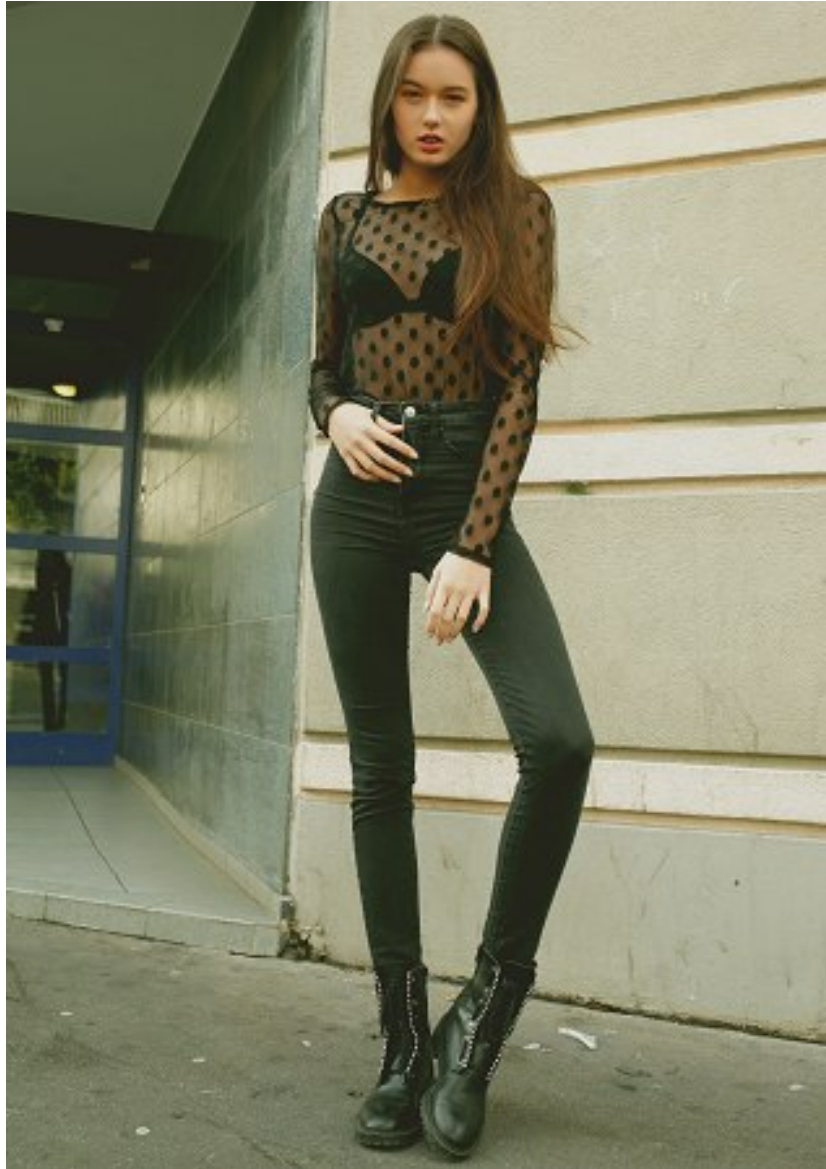

KARIN

MODELS AGENCY

NICOLE BANAS

HEIGHT 175CM/5'9" | BUST 80CM/31.5"A/B | WAIST 58CM/23" | HIPS 88CM/34.5" | SHOES 39 EU/8 US/6 UK | HAIR BROWN | EYES GREEN