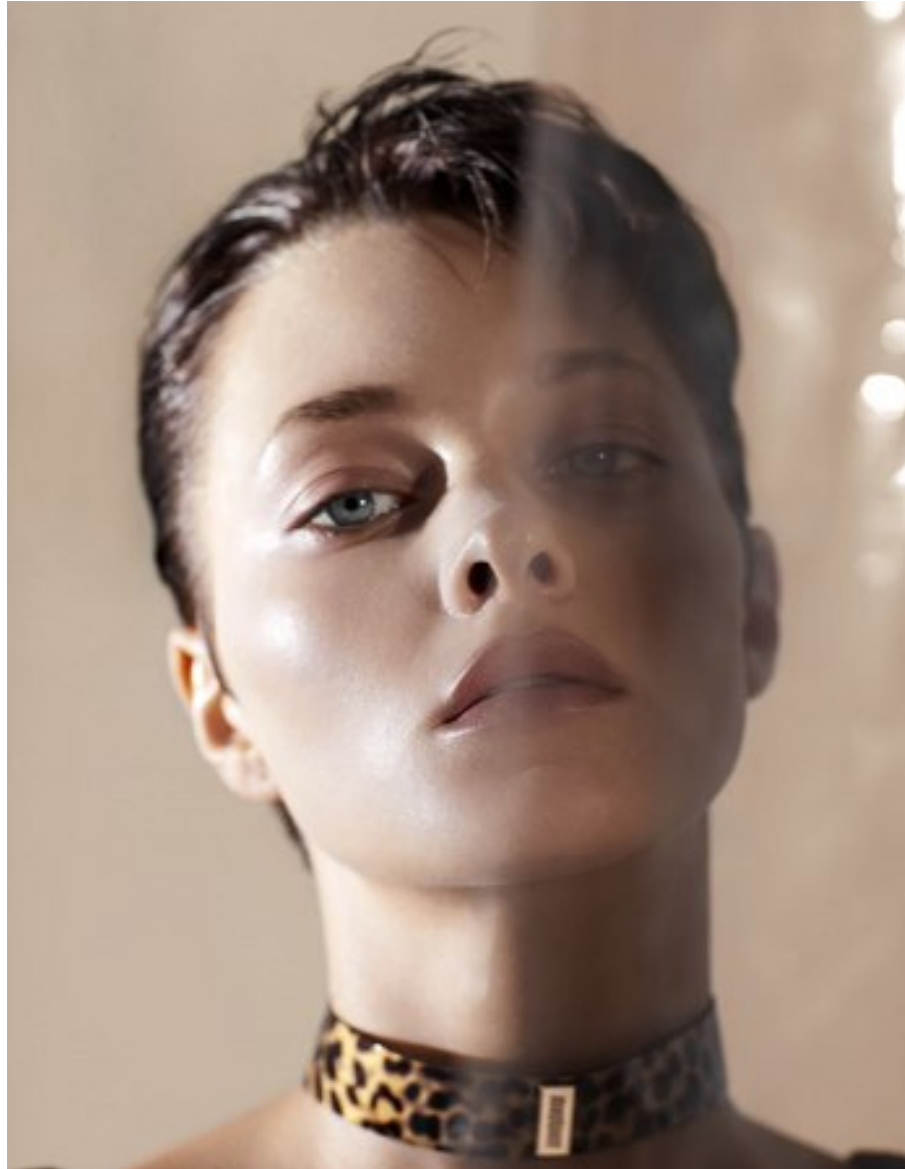

KARIN

MODELS AGENCY

MARIA CHEREPANOVA

HEIGHT 174CM/5'8.5" | BUST 80CM/31.5" | WAIST 58CM/23" | HIPS 87CM/34.5" | SHOES 39 EU/8 US/6 UK | HAIR BROWN | EYES BLUE

KARIN

MODELS AGENCY

MARIA CHEREPANOVA

HEIGHT 174CM/5'8.5" | BUST 80CM/31.5" | WAIST 58CM/23" | HIPS 87CM/34.5" | SHOES 39 EU/8 US/6 UK | HAIR BROWN | EYES BLUE