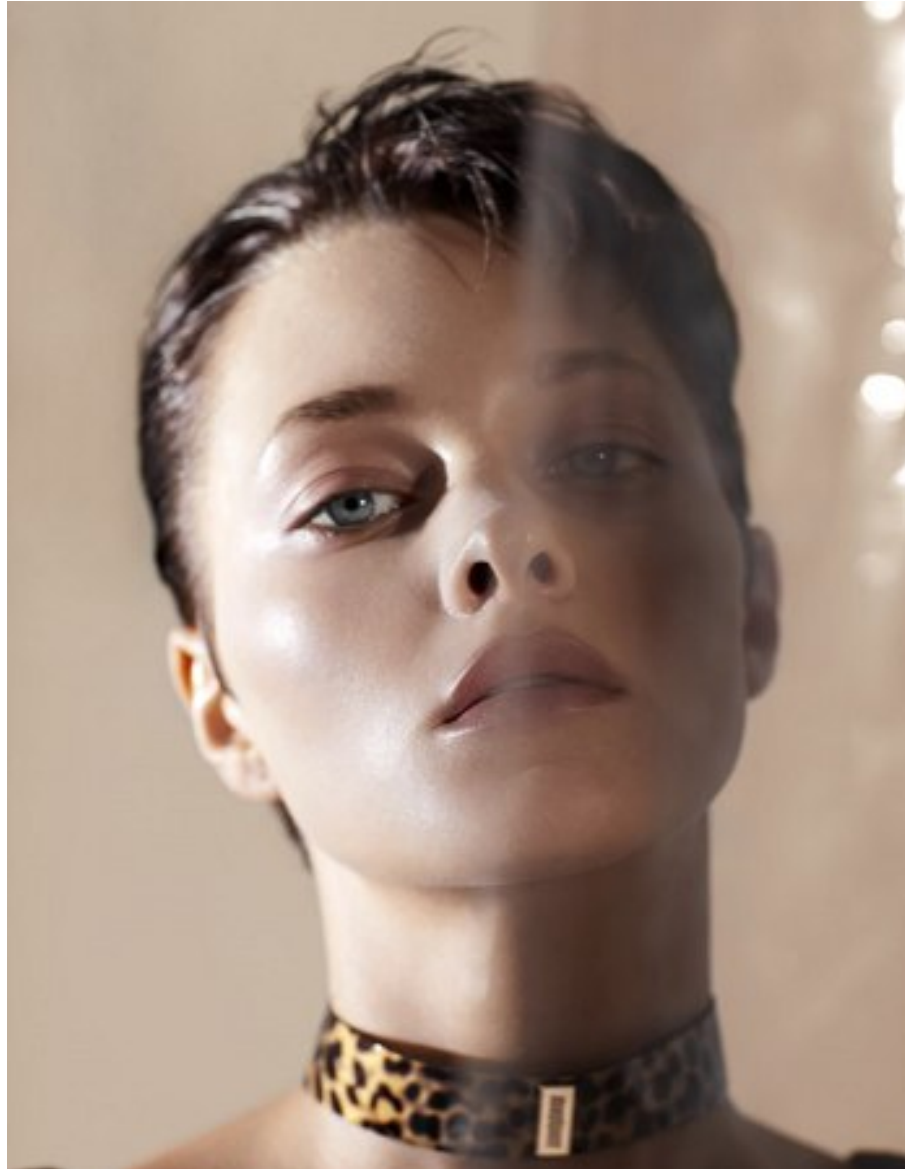

KARIN

MODELS AGENCY

MARIA CHEREPANOVA

HEIGHT 174CM/5'8.5" | BUST 80CM/31.5"A/B | WAIST 58CM/23" | HIPS 87CM/34.5" | SHOES 39 EU/8 US/6 UK | HAIR BROWN | EYES BLUE

KARIN

MODELS AGENCY

MARIA CHEREPANOVA

HEIGHT 174CM/5'8.5" | BUST 80CM/31.5"A/B | WAIST 58CM/23" | HIPS 87CM/34.5" | SHOES 39 EU/8 US/6 UK | HAIR BROWN | EYES BLUE