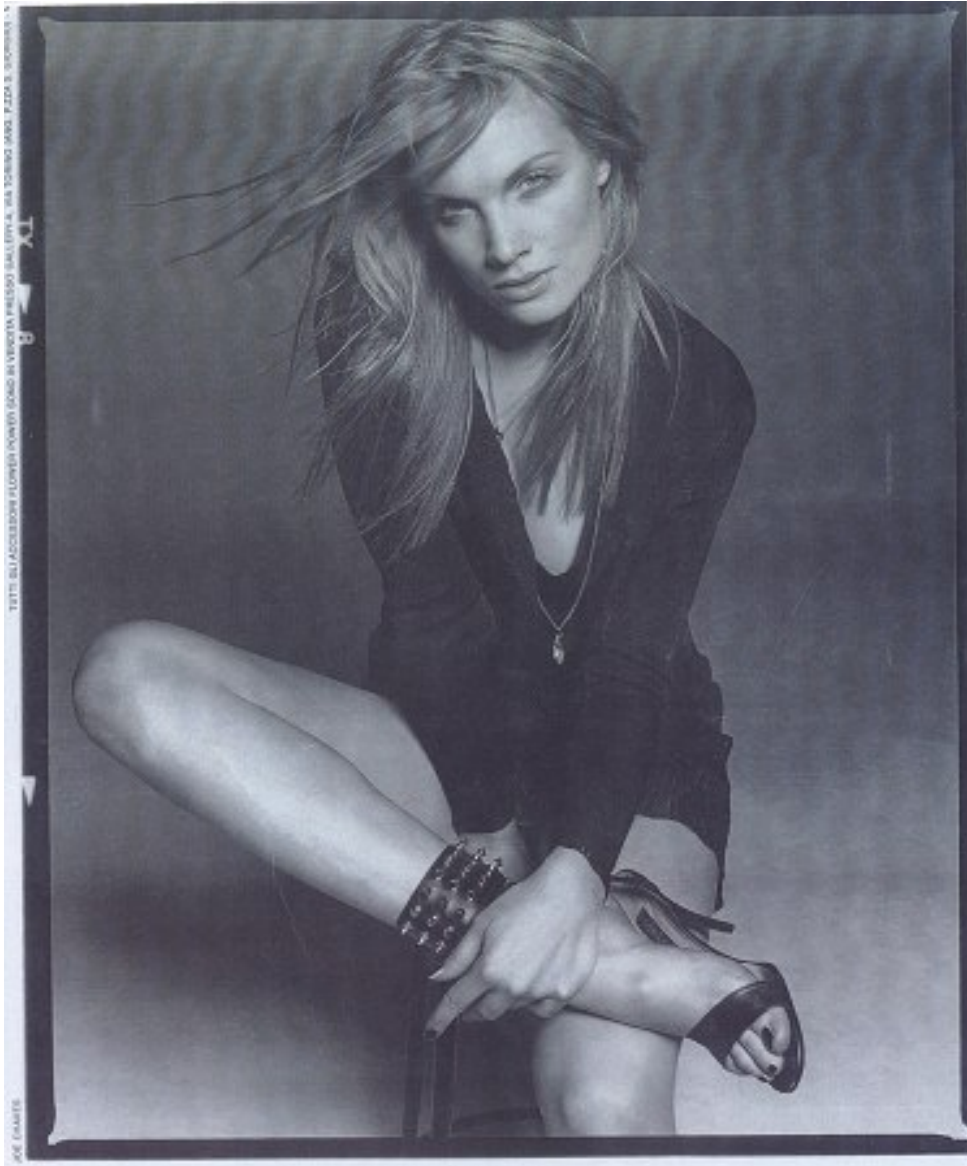

KARIN

MODELS AGENCY

LINA SALOMONSSON

HEIGHT 179CM/5'10.5" | BUST 92CM/36" | WAIST 65CM/25.5" | HIPS 92CM/36" | SHOES 41 EU/10 US/7 UK | HAIR BLONDE | EYES BLUE