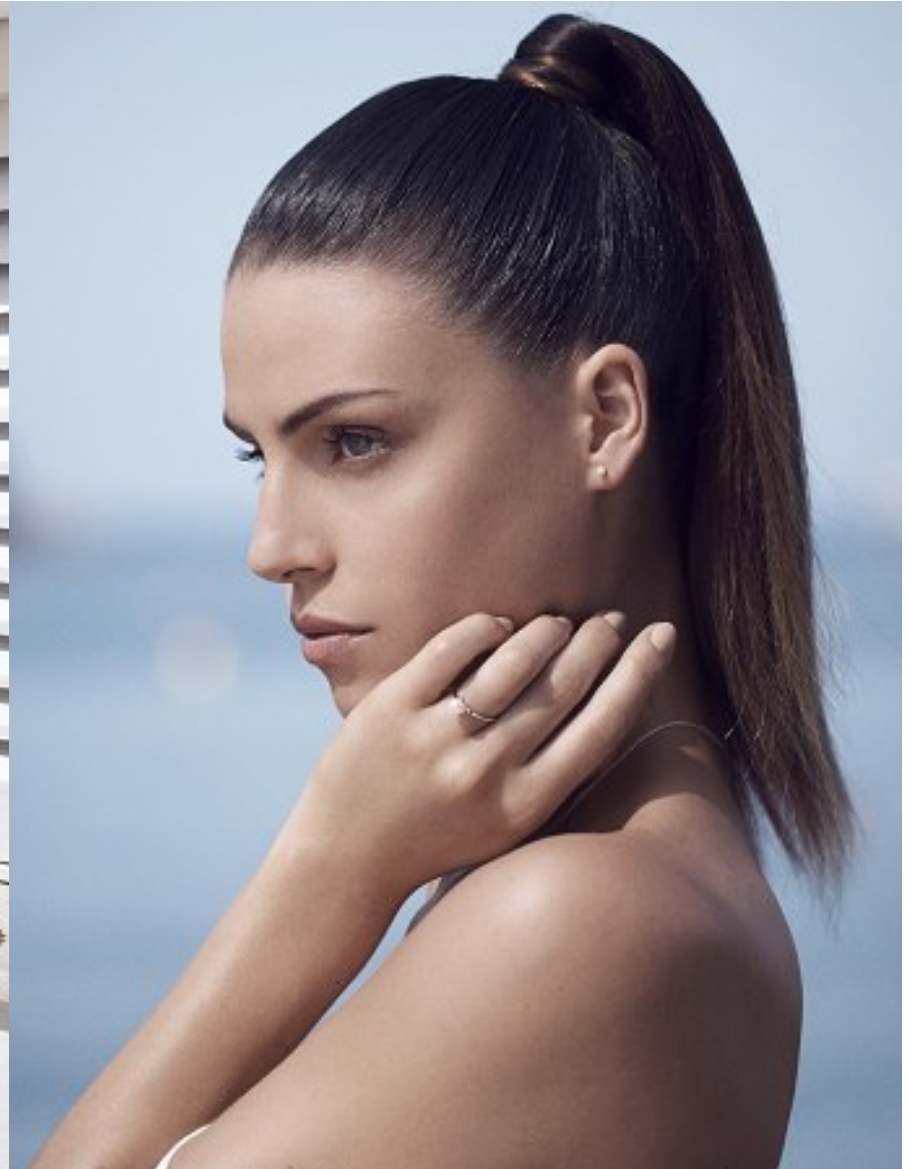

KARIN

MODELS AGENCY

ROMAINE COCHET

HEIGHT 175CM/5'9" | BUST 90CM/35.5"B | WAIST 64CM/25" | HIPS 90CM/35.5" | SIZE 36 EU/6 US/8 UK | SHOES 40 EU/9 US/6.5 UK | HAIR BROWN | EYES GREEN