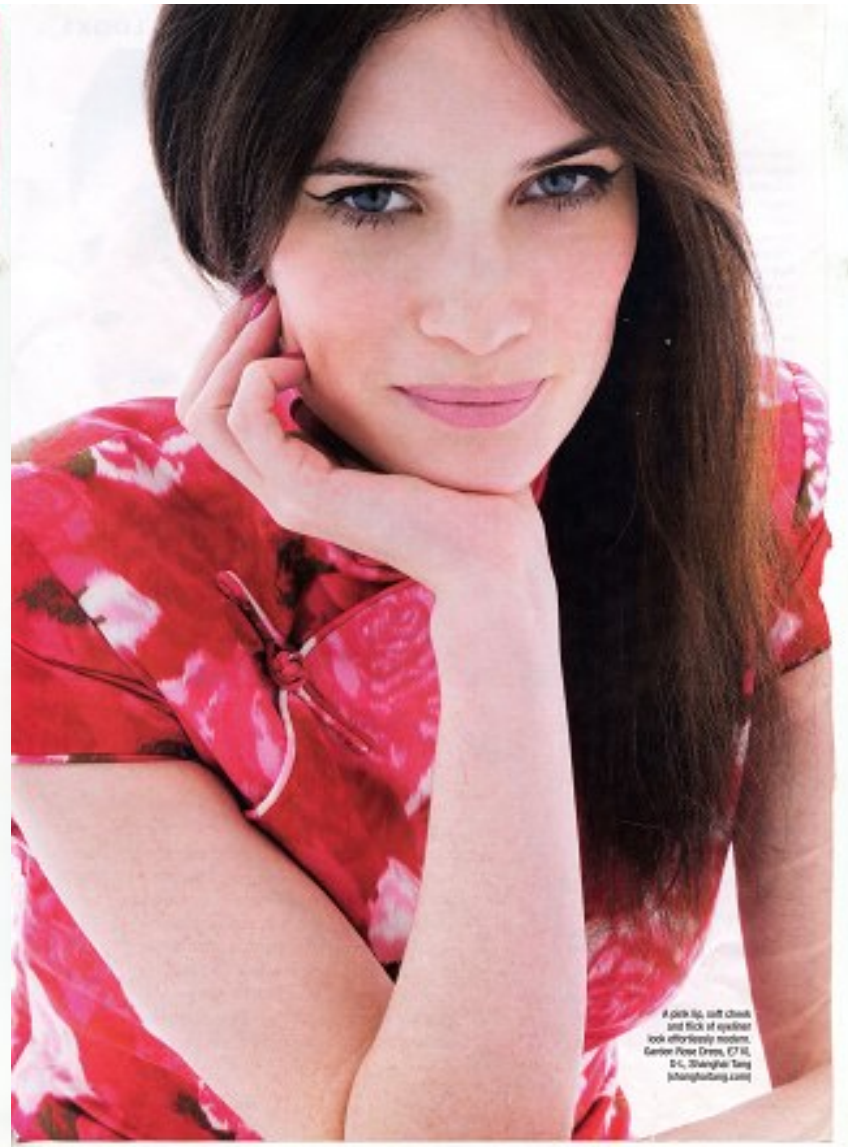

KARIN

MODELS AGENCY

SAL TAYLOR

HEIGHT 175CM/5'9" | BUST 85CM/33.5"B | WAIST 66CM/26" | HIPS 88CM/34.5" | SHOES 39 EU/8 US/6 UK | HAIR DARK BROWN | EYES BLUE/GREEN