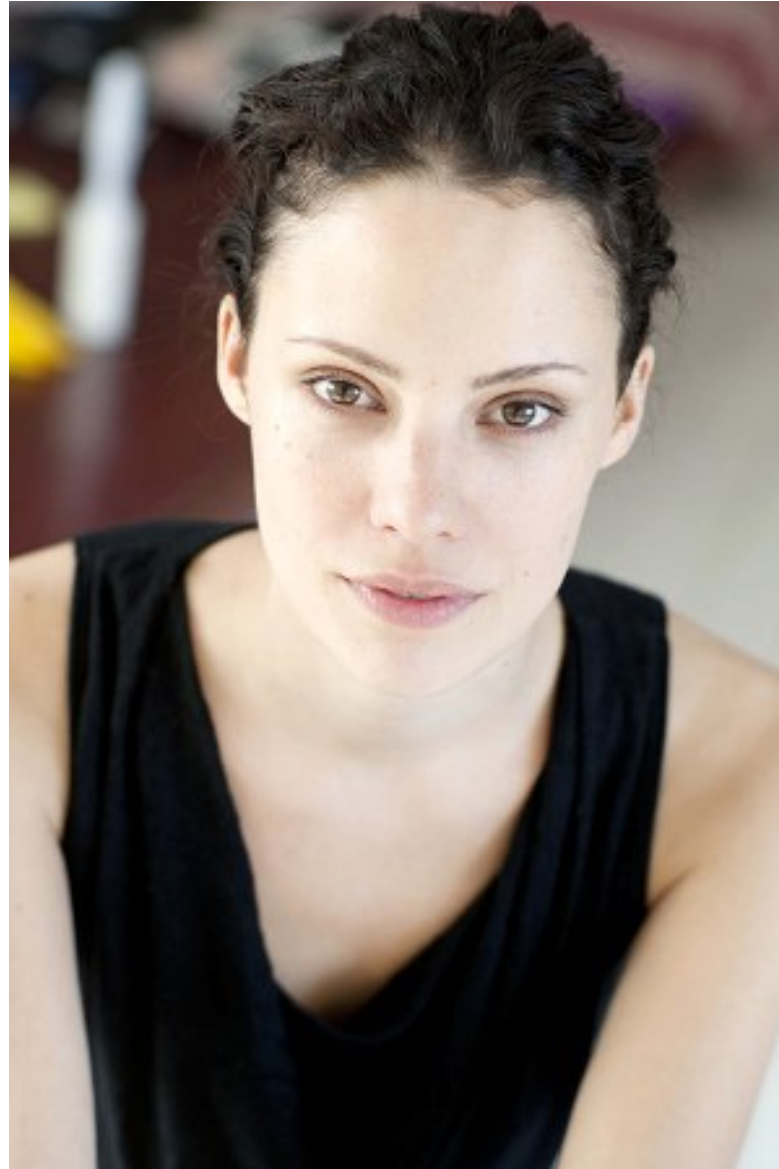

KARIN

MODELS AGENCY

CAMILLE DE PAZZIS

HAIR BLACK | EYES BROWN

KARIN

MODELS AGENCY

CAMILLE DE PAZZIS

HAIR BLACK | EYES BROWN