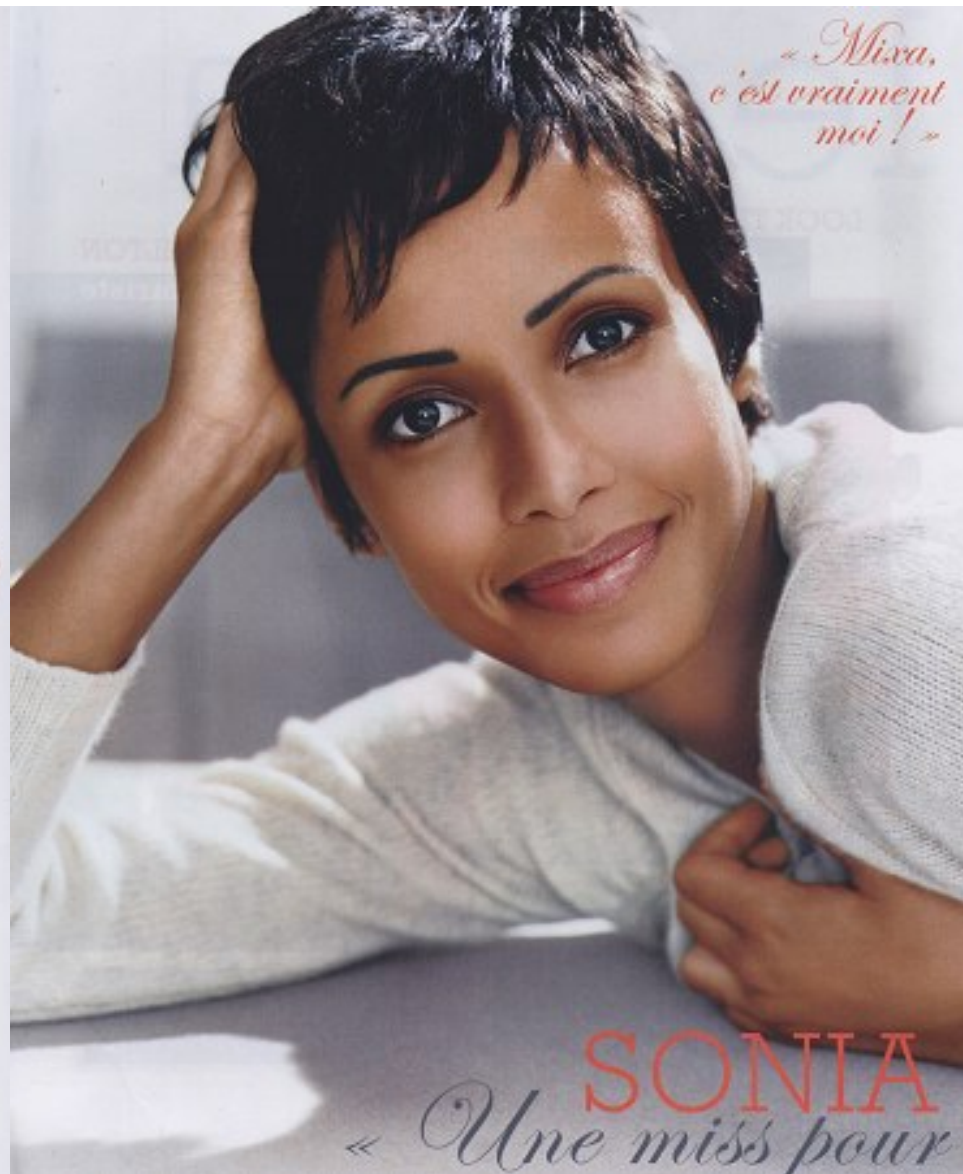

KARIN

MODELS AGENCY

SONIA ROLLAND

HEIGHT 178CM/5'10" | BUST 85CM/33.5"C | WAIST 60CM/23.5" | HIPS 91 CM/36" | SIZE 36 EU/6 US/8 UK | SHOES 40 EU/9 US/6.5 UK | HAIR BLACK | EYES BROWN