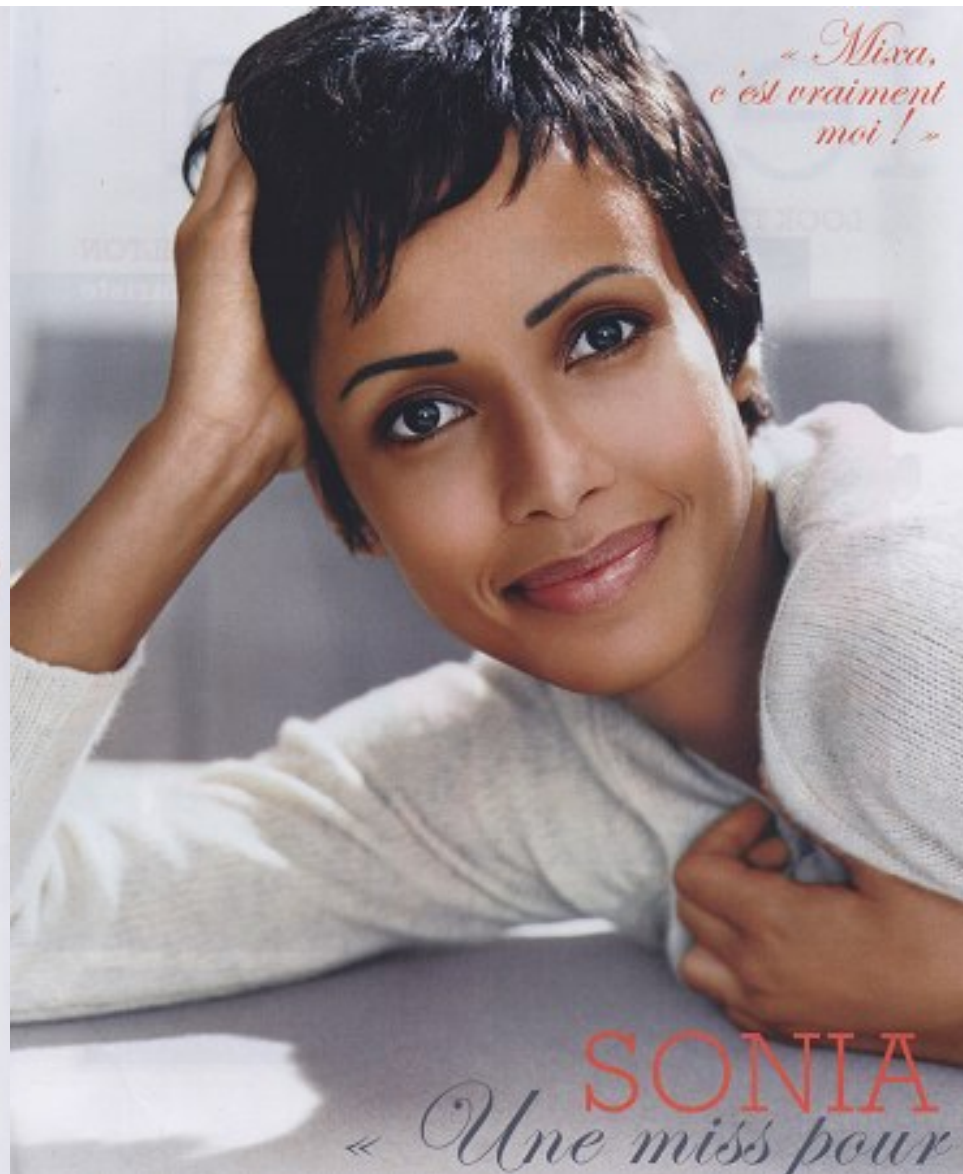

KARIN

MODELS AGENCY

SONIA ROLLAND

HEIGHT 178CM/5'10" | BUST 85CM/33.5"C | WAIST 60CM/23.5" | HIPS 91 CM/36" | SIZE 36 EU/6 US/8 UK | SHOES 40 EU/9 US/6.5 UK | HAIR BLACK | EYES BROWN

KARIN

MODELS AGENCY

SONIA ROLLAND

HEIGHT 178CM/5'10" | BUST 85CM/33.5"C | WAIST 60CM/23.5" | HIPS 91 CM/36" | SIZE 36 EU/6 US/8 UK | SHOES 40 EU/9 US/6.5 UK | HAIR BLACK | EYES BROWN

KARIN

MODELS AGENCY

SONIA ROLLAND

HEIGHT 178CM/5'10" | BUST 85CM/33.5"C | WAIST 60CM/23.5" | HIPS 91 CM/36" | SIZE 36 EU/6 US/8 UK | SHOES 40 EU/9 US/6.5 UK | HAIR BLACK | EYES BROWN