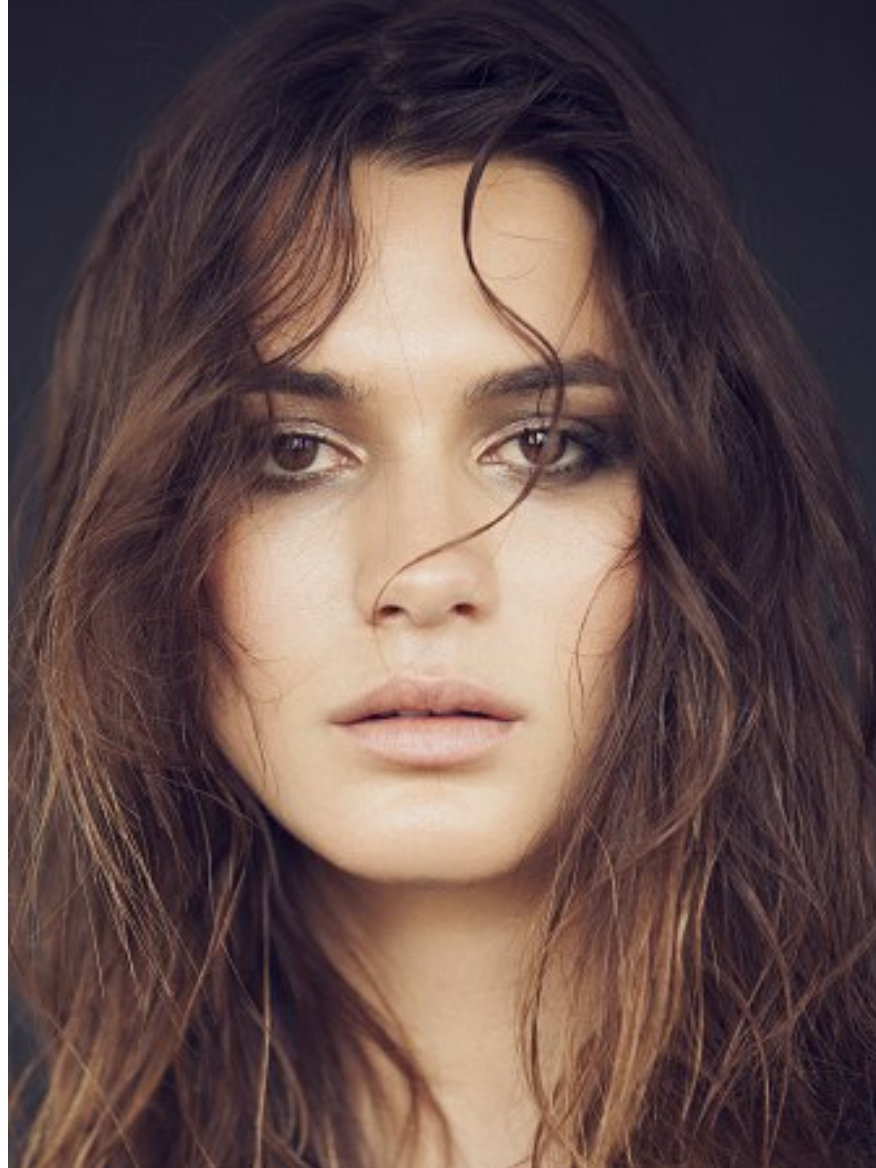

# KARIN

---

MODELS AGENCY

CAROLINA JARAMILLO

HEIGHT 178CM/5'10" | BUST 85CM/33.5"C | WAIST 62CM/24.5" | HIPS 88CM/34.5" | SHOES 40 EU/9 US/6.5 UK | HAIR BROWN | EYES BROWN

# KARIN

---

MODELS AGENCY

---

**CAROLINA JARAMILLO**

HEIGHT 178CM/5'10" | BUST 85CM/33.5"C | WAIST 62CM/24.5" | HIPS 88CM/34.5" | SHOES 40 EU/9 US/6.5 UK | HAIR BROWN | EYES BROWN