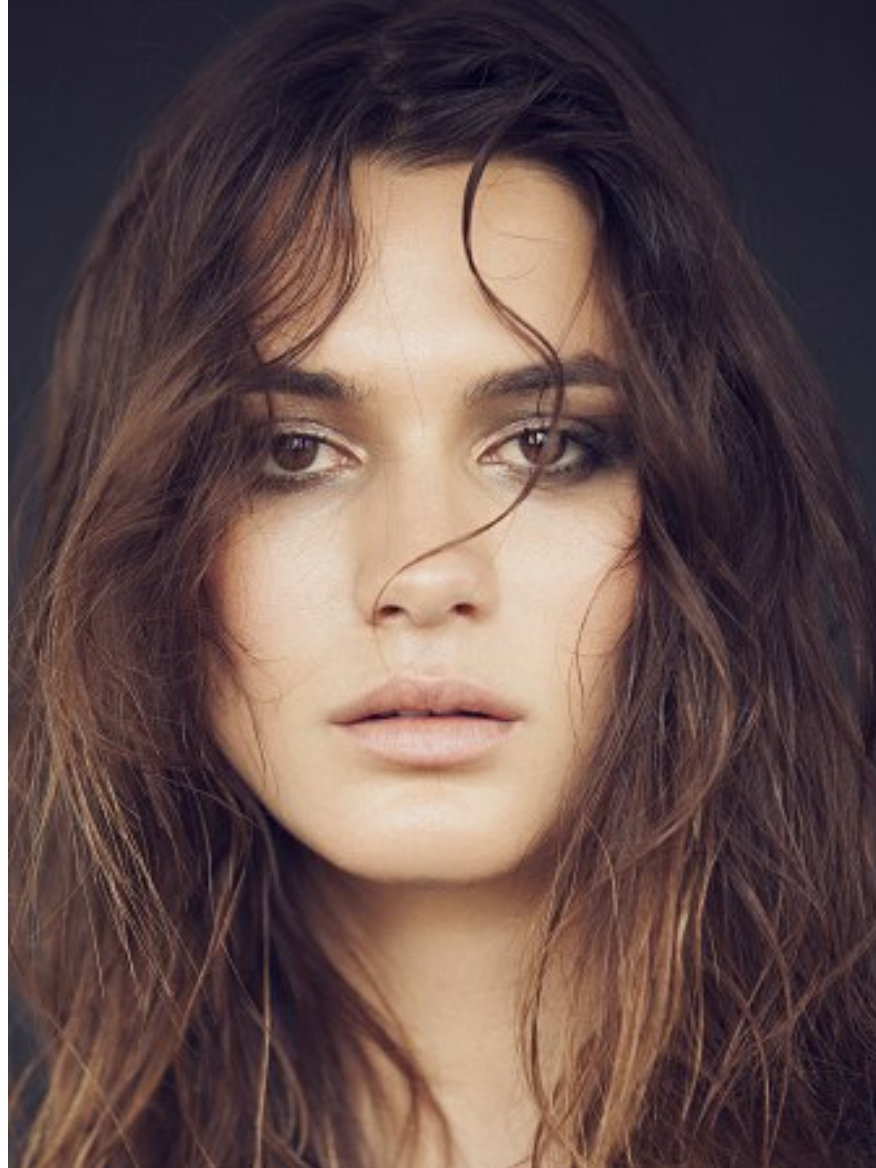

# KARIN

---

MODELS AGENCY

**CAROLINA JARAMILLO**

HEIGHT 178CM/5'10" | BUST 85CM/33.5"C | WAIST 62CM/24.5" | HIPS 88CM/34.5" | SHOES 40 EU/9 US/6.5 UK | HAIR BROWN | EYES BROWN

# KARIN

---

MODELS AGENCY

---

**CAROLINA JARAMILLO**

HEIGHT 178CM/5'10" | BUST 85CM/33.5"C | WAIST 62CM/24.5" | HIPS 88CM/34.5" | SHOES 40 EU/9 US/6.5 UK | HAIR BROWN | EYES BROWN