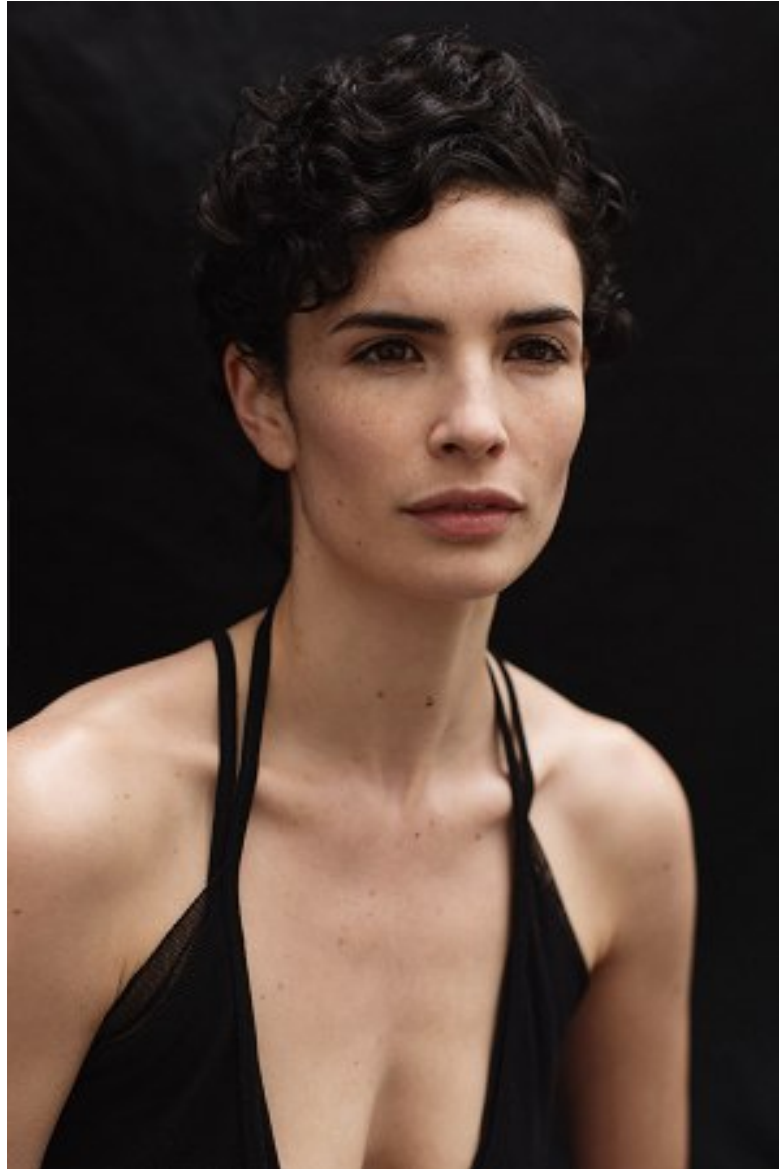

# KARIN

---

MODELS AGENCY

SUZANNE MEYER

HEIGHT 169CM/5'6.5" | BUST 83CM/32.5"B | WAIST 66CM/26" | HIPS 93CM/36.5" | SIZE 38 EU/8 US/10 UK | SHOES 39 EU/8 US/6 UK | HAIR BROWN | EYES BROWN