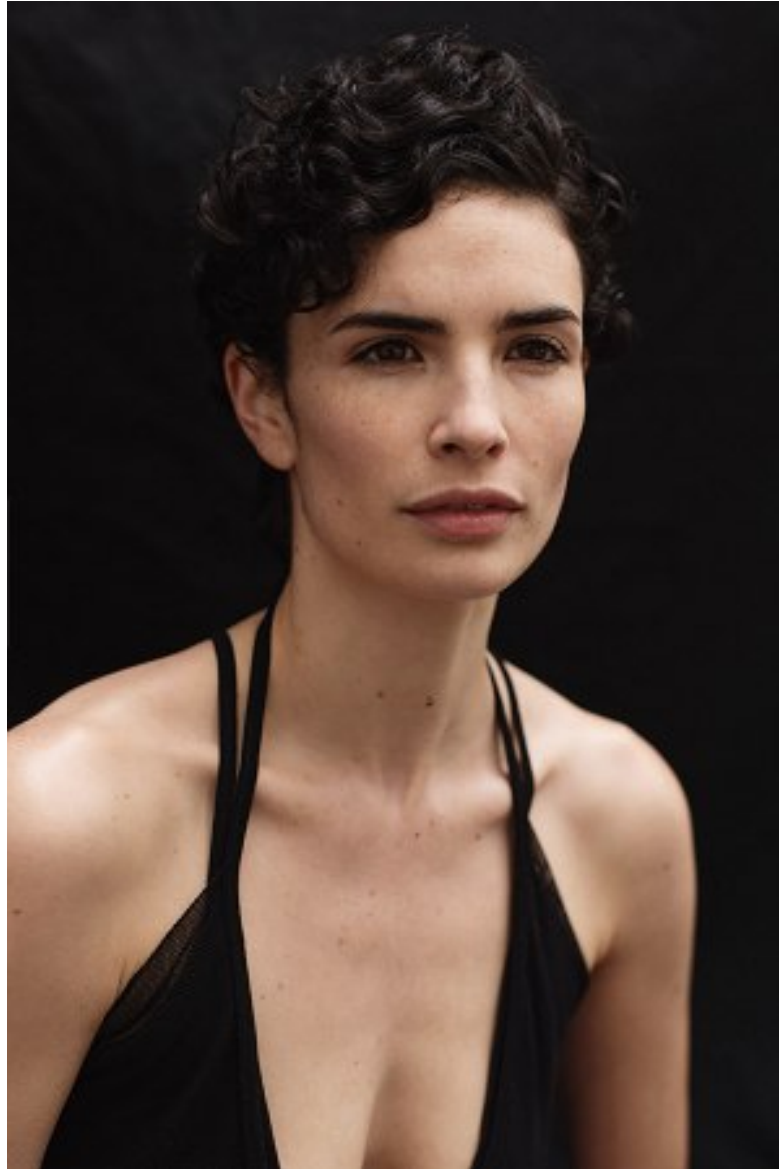

KARIN

MODELS AGENCY

SUZANNE MEYER

HEIGHT 169CM/5'6.5" | BUST 83CM/32.5"B | WAIST 66CM/26" | HIPS 93CM/36.5" | SIZE 38 EU/8 US/10 UK | SHOES 39 EU/8 US/6 UK | HAIR BROWN | EYES BROWN

KARIN

MODELS AGENCY

SUZANNE MEYER

HEIGHT 169CM/5'6.5" | BUST 83CM/32.5"B | WAIST 66CM/26" | HIPS 93CM/36.5" | SIZE 38 EU/8 US/10 UK | SHOES 39 EU/8 US/6 UK | HAIR BROWN | EYES BROWN

KARIN

MODELS AGENCY

SUZANNE MEYER

HEIGHT 169CM/5'6.5" | BUST 83CM/32.5"B | WAIST 66CM/26" | HIPS 93CM/36.5" | SIZE 38 EU/8 US/10 UK | SHOES 39 EU/8 US/6 UK | HAIR BROWN | EYES BROWN