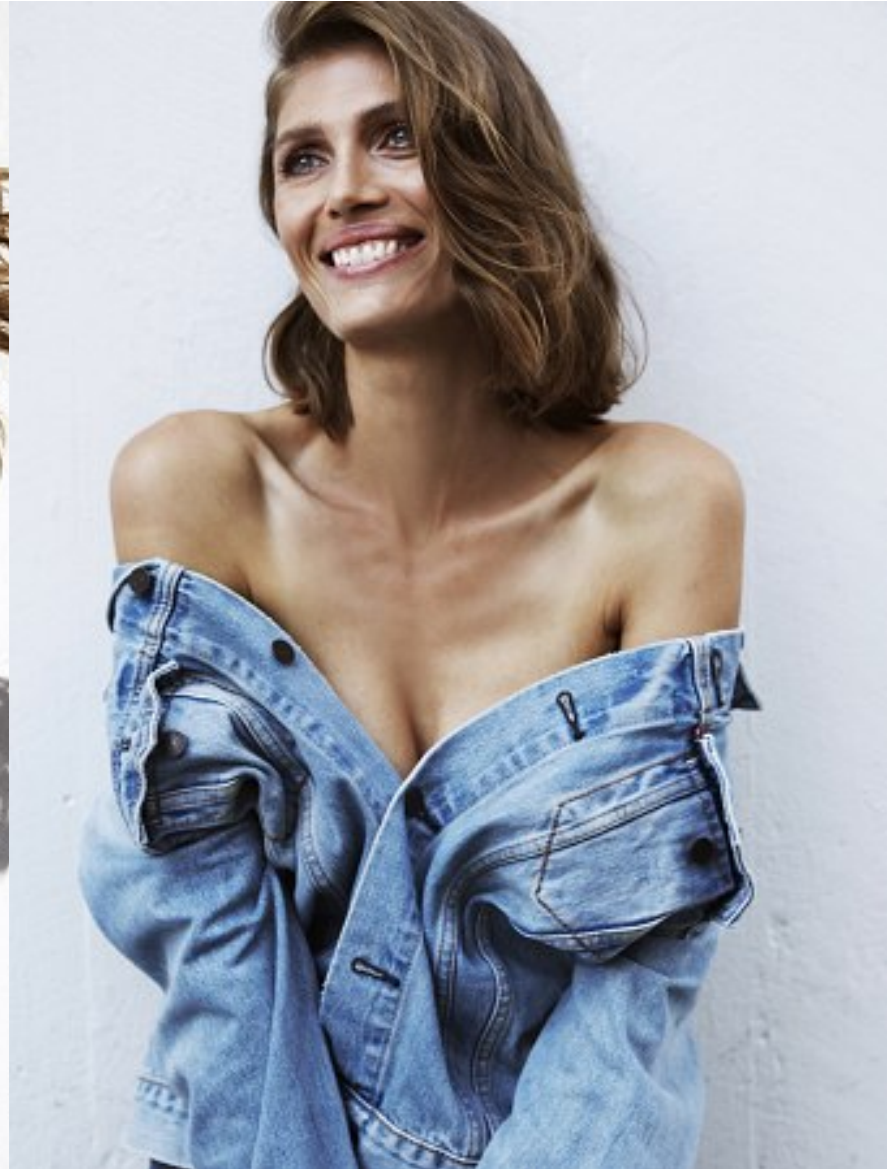

KARIN

MODELS AGENCY

SARA MARIA DYRBERG

HEIGHT 181CM/5'11.5" | BUST 81CM/32"B | WAIST 65CM/25.5" | HIPS 94 CM/37" | SHOES 41 EU/10 US/7 UK | HAIR DARK BLONDE | EYES BLUE