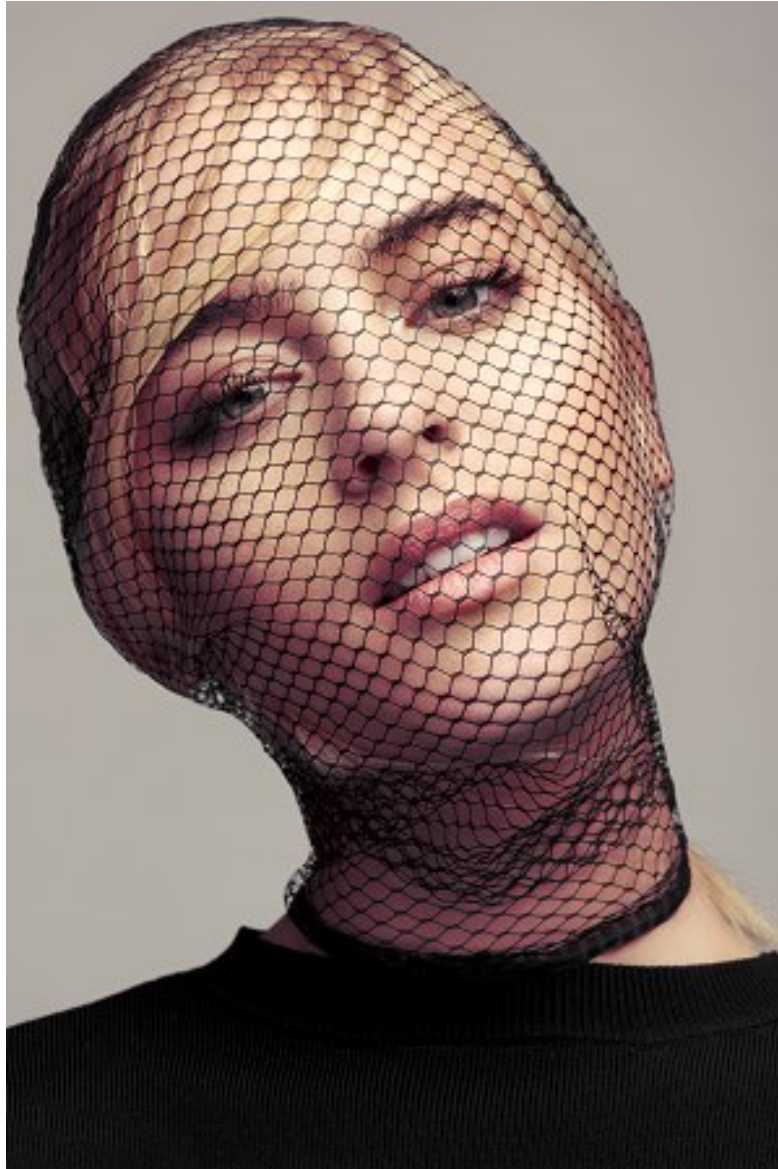

# KARIN

---

MODELS AGENCY

---

**MARINA GILLARDEAU**

HEIGHT 168CM/5'6" | BUST 84CM/33"A | WAIST 57CM/22.5" | HIPS 87CM/34.5" | SHOES 38 EU/7 US/5 UK | HAIR BLONDE | EYES GREEN

# KARIN

---

MODELS AGENCY

MARINA GILLARDEAU

HEIGHT 168CM/5'6" | BUST 84CM/33"A | WAIST 57CM/22.5" | HIPS 87CM/34.5" | SHOES 38 EU/7 US/5 UK | HAIR BLONDE | EYES GREEN

# KARIN

---

MODELS AGENCY

**MARINA GILLARDEAU**

HEIGHT 168CM/5'6" | BUST 84CM/33"A | WAIST 57CM/22.5" | HIPS 87CM/34.5" | SHOES 38 EU/7 US/5 UK | HAIR BLONDE | EYES GREEN