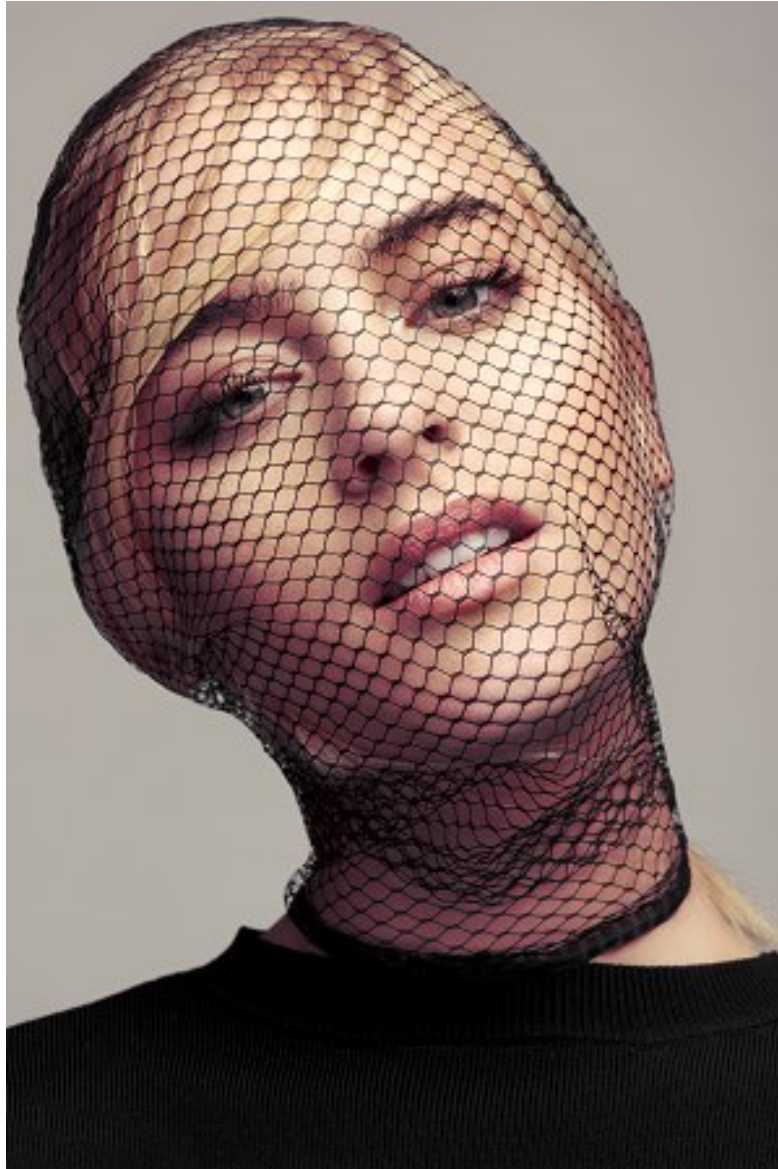

# KARIN

---

MODELS AGENCY

---

**MARINA GILLARDEAU**

HEIGHT 168CM/5'6" | BUST 85CM/33.5"B/C | WAIST 57CM/22.5" | HIPS 87CM/34.5" | SHOES 38 EU/7 US/5 UK | HAIR BLONDE | EYES GREEN

# KARIN

---

MODELS AGENCY

MARINA GILLARDEAU

HEIGHT 168CM/5'6" | BUST 85CM/33.5"B/C | WAIST 57CM/22.5" | HIPS 87CM/34.5" | SHOES 38 EU/7 US/5 UK | HAIR BLONDE | EYES GREEN

# KARIN

---

MODELS AGENCY

**MARINA GILLARDEAU**

HEIGHT 168CM/5'6" | BUST 85CM/33.5"B/C | WAIST 57CM/22.5" | HIPS 87CM/34.5" | SHOES 38 EU/7 US/5 UK | HAIR BLONDE | EYES GREEN