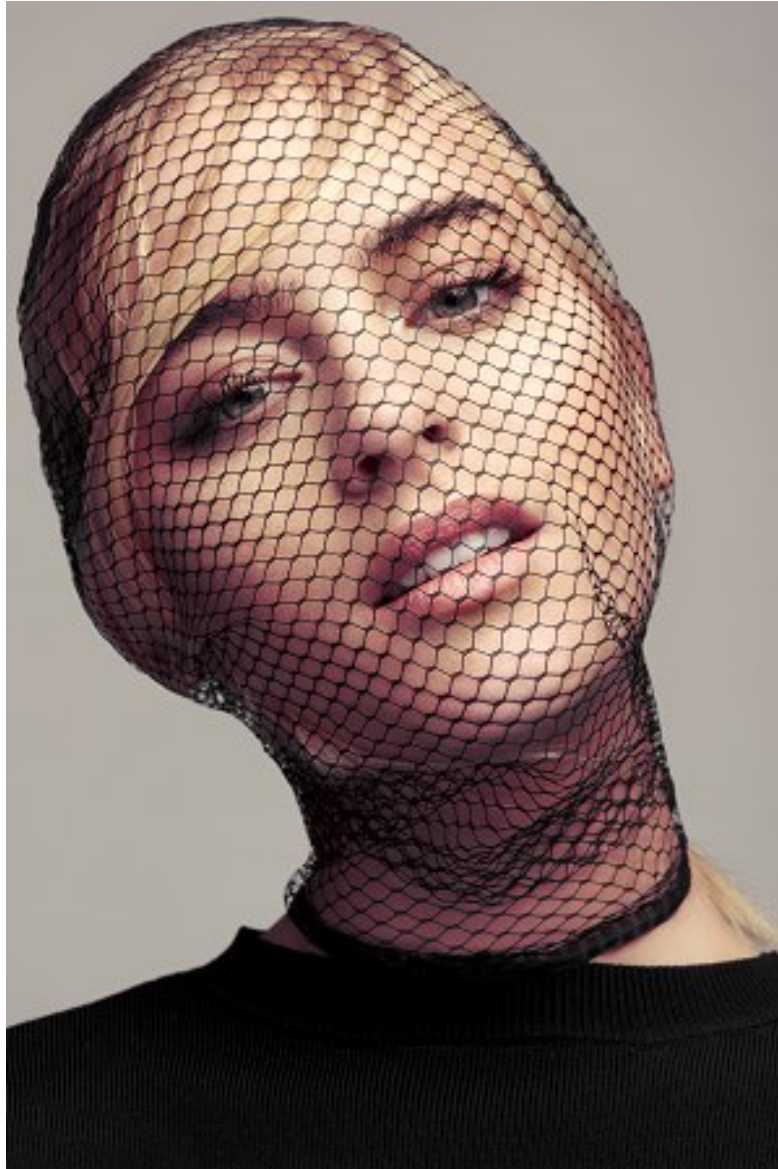

KARIN

MODELS AGENCY

MARINA GILLARDEAU

HEIGHT 168CM/5'6" | BUST 85CM/33.5"B/C | WAIST 57CM/22.5" | HIPS 87CM/34.5" | SHOES 38 EU/7 US/5 UK | HAIR BLONDE | EYES GREEN

KARIN

MODELS AGENCY

MARINA GILLARDEAU

HEIGHT 168CM/5'6" | BUST 85CM/33.5"B/C | WAIST 57CM/22.5" | HIPS 87CM/34.5" | SHOES 38 EU/7 US/5 UK | HAIR BLONDE | EYES GREEN