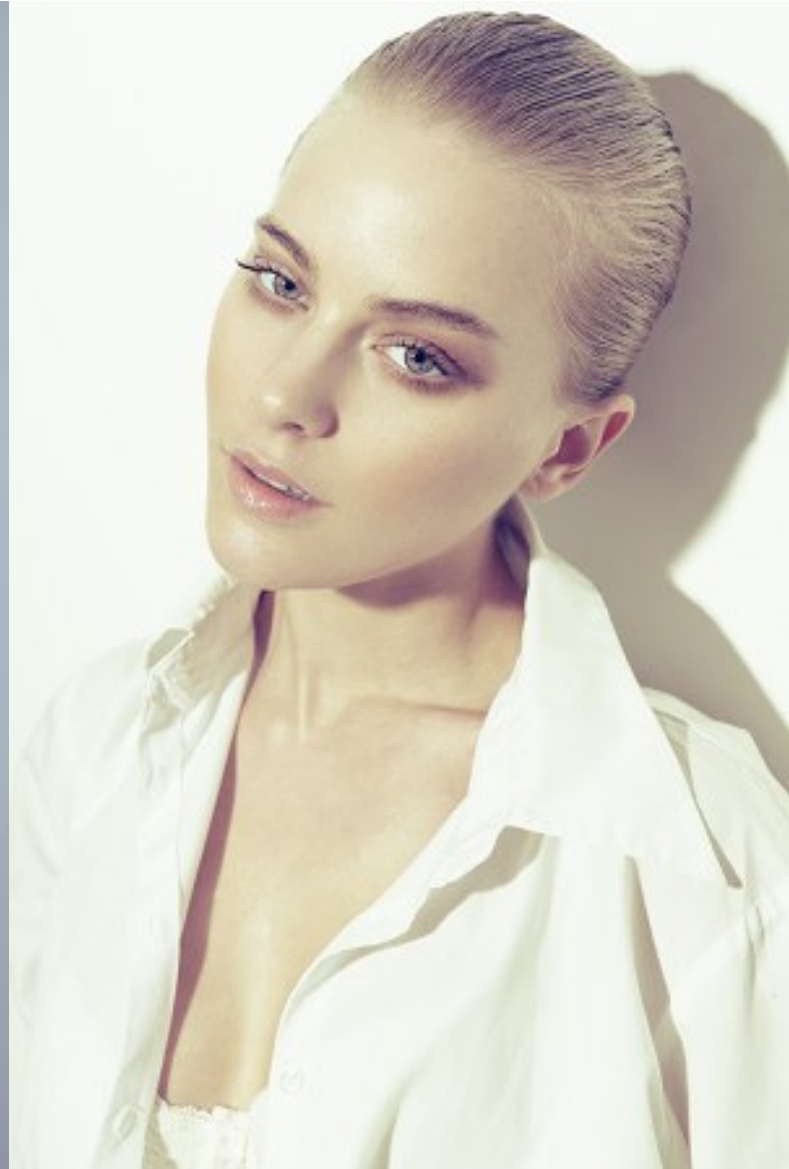

# KARIN

---

MODELS AGENCY

---

**MARINA GILLARDEAU**

HEIGHT 168CM/5'6" | BUST 85CM/33.5"B/C | WAIST 57CM/22.5" | HIPS 87CM/34.5" | SHOES 38 EU/7 US/5 UK | HAIR BLONDE | EYES GREEN

## MARINA GILLARDEAU

HEIGHT 168CM/5'6" | BUST 85CM/33.5"B/C | WAIST 57CM/22.5" | HIPS 87CM/34.5" | SHOES 38 EU/7 US/5 UK | HAIR BLONDE | EYES GREEN