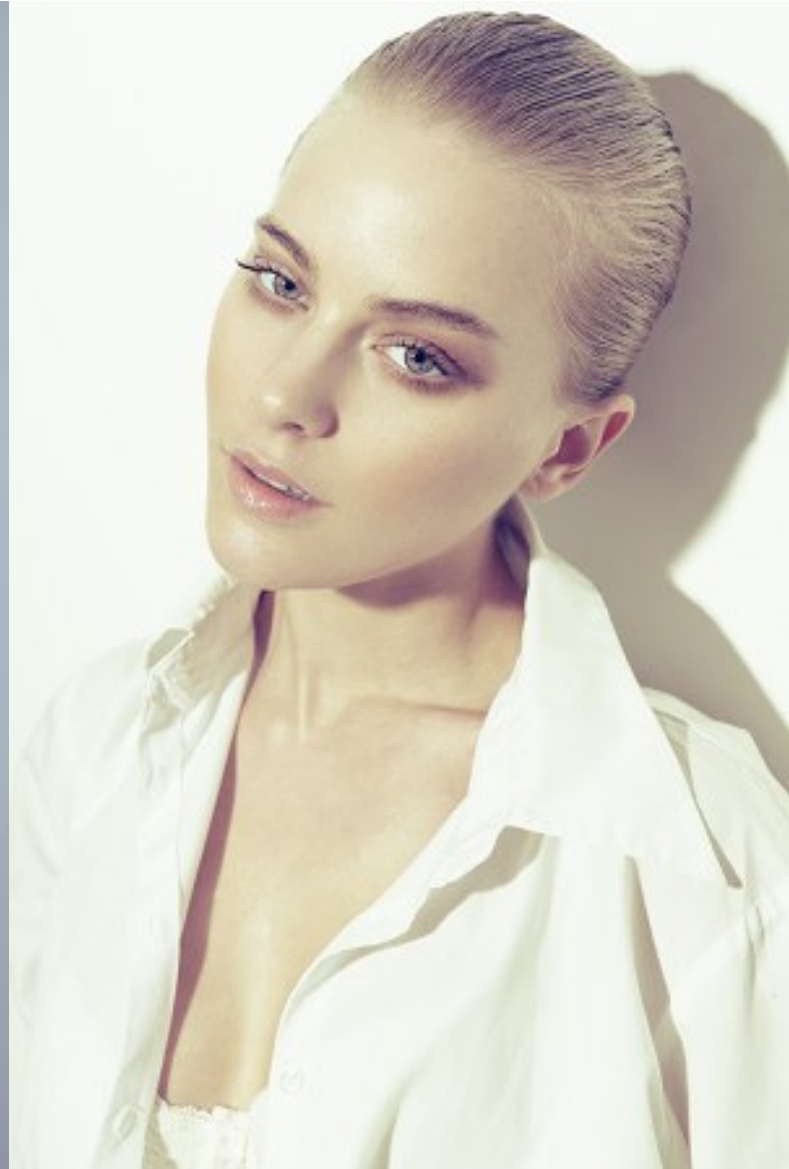

KARIN

MODELS AGENCY

MARINA GILLARDEAU

HEIGHT 168CM/5'6" | BUST 85CM/33.5"B/C | WAIST 57CM/22.5" | HIPS 87CM/34.5" | SHOES 38 EU/7 US/5 UK | HAIR BLONDE | EYES GREEN

KARIN

MODELS AGENCY

MARINA GILLARDEAU

HEIGHT 168CM/5'6" | BUST 85CM/33.5"B/C | WAIST 57CM/22.5" | HIPS 87CM/34.5" | SHOES 38 EU/7 US/5 UK | HAIR BLONDE | EYES GREEN