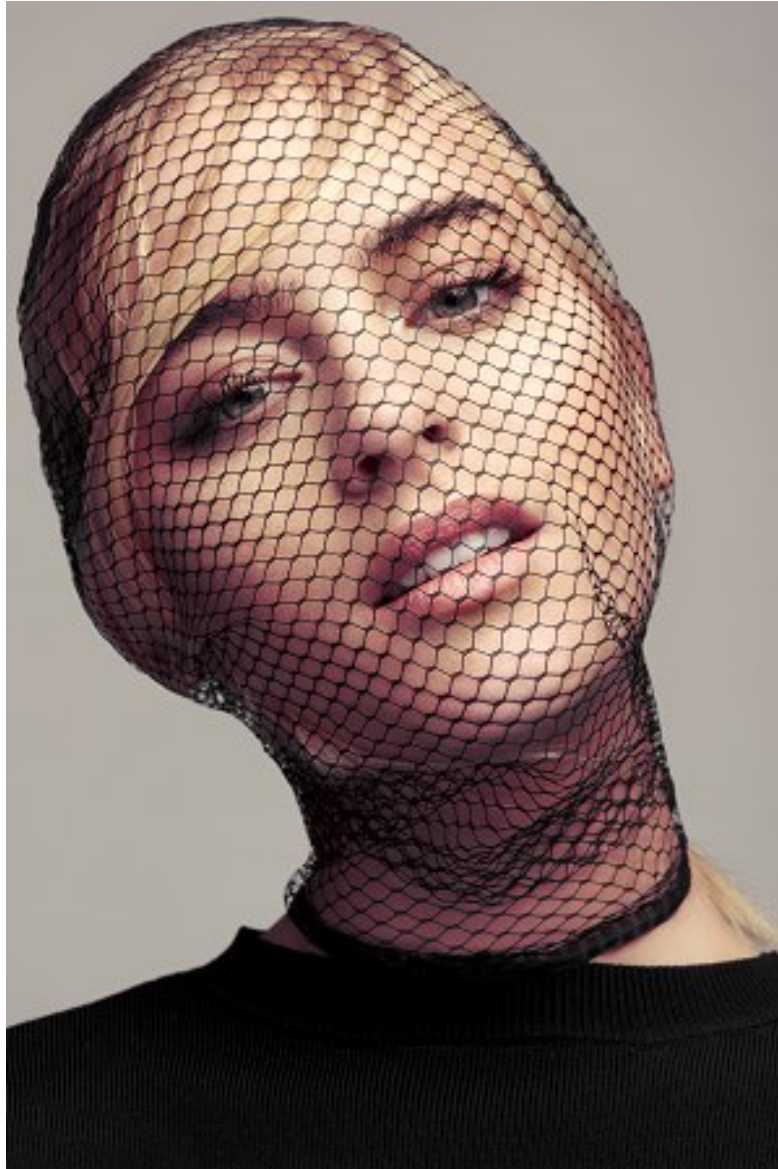

# KARIN

---

MODELS AGENCY

---

**MARINA GILLARDEAU**

HEIGHT 168CM/5'6" | BUST 85CM/33.5"B/C | WAIST 57CM/22.5" | HIPS 87CM/34.5" | SHOES 38 EU/7 US/5 UK | HAIR BLONDE | EYES GREEN

# KARIN

---

MODELS AGENCY

MARINA GILLARDEAU

HEIGHT 168CM/5'6" | BUST 85CM/33.5"B/C | WAIST 57CM/22.5" | HIPS 87CM/34.5" | SHOES 38 EU/7 US/5 UK | HAIR BLONDE | EYES GREEN