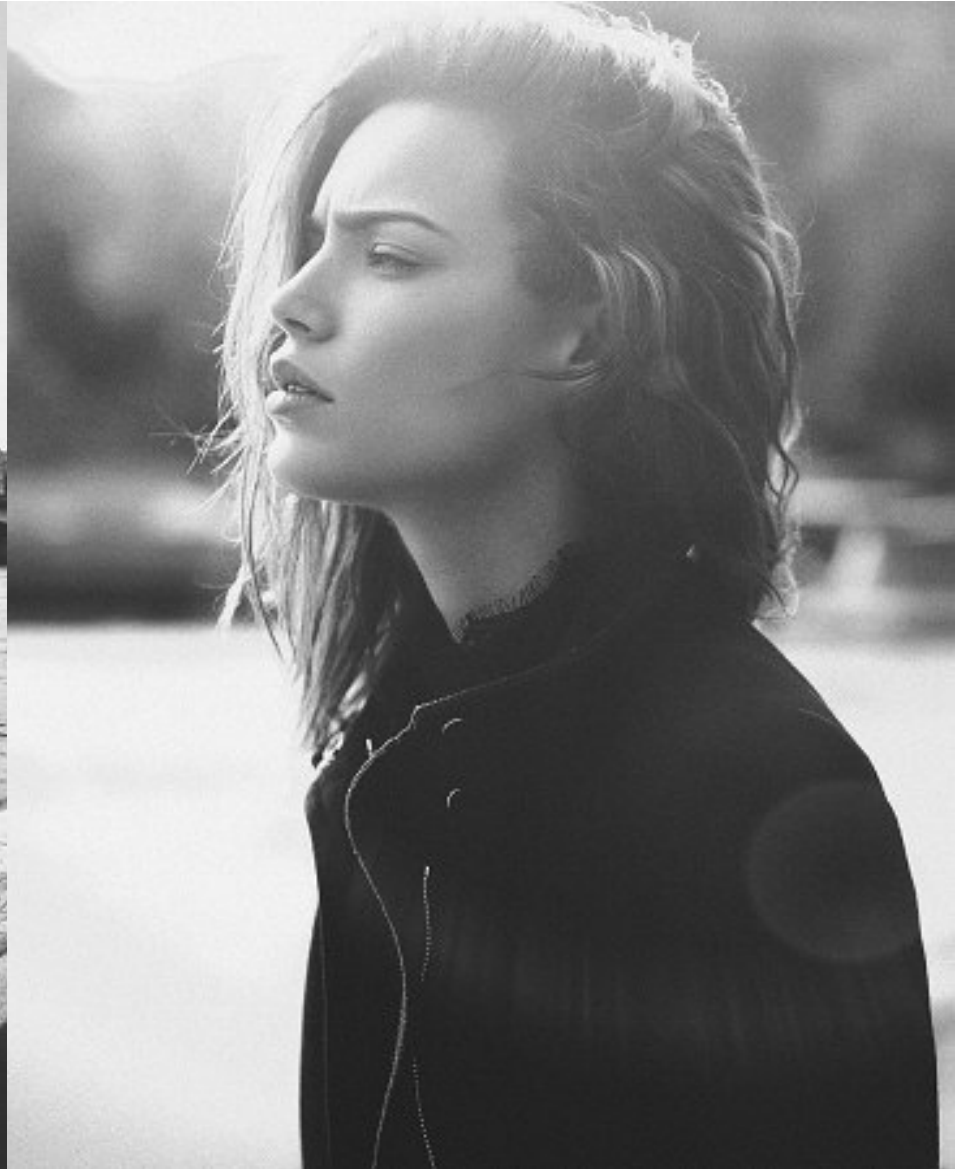

KARIN

MODELS AGENCY

ALEX FORD

HEIGHT 169CM/5'6.5" | BUST 76CM/30" | WAIST 62CM/24.5" | HIPS 86 CM/34" | SHOES 40 EU/9 US/6.5 UK | HAIR BROWN | EYES BLUE