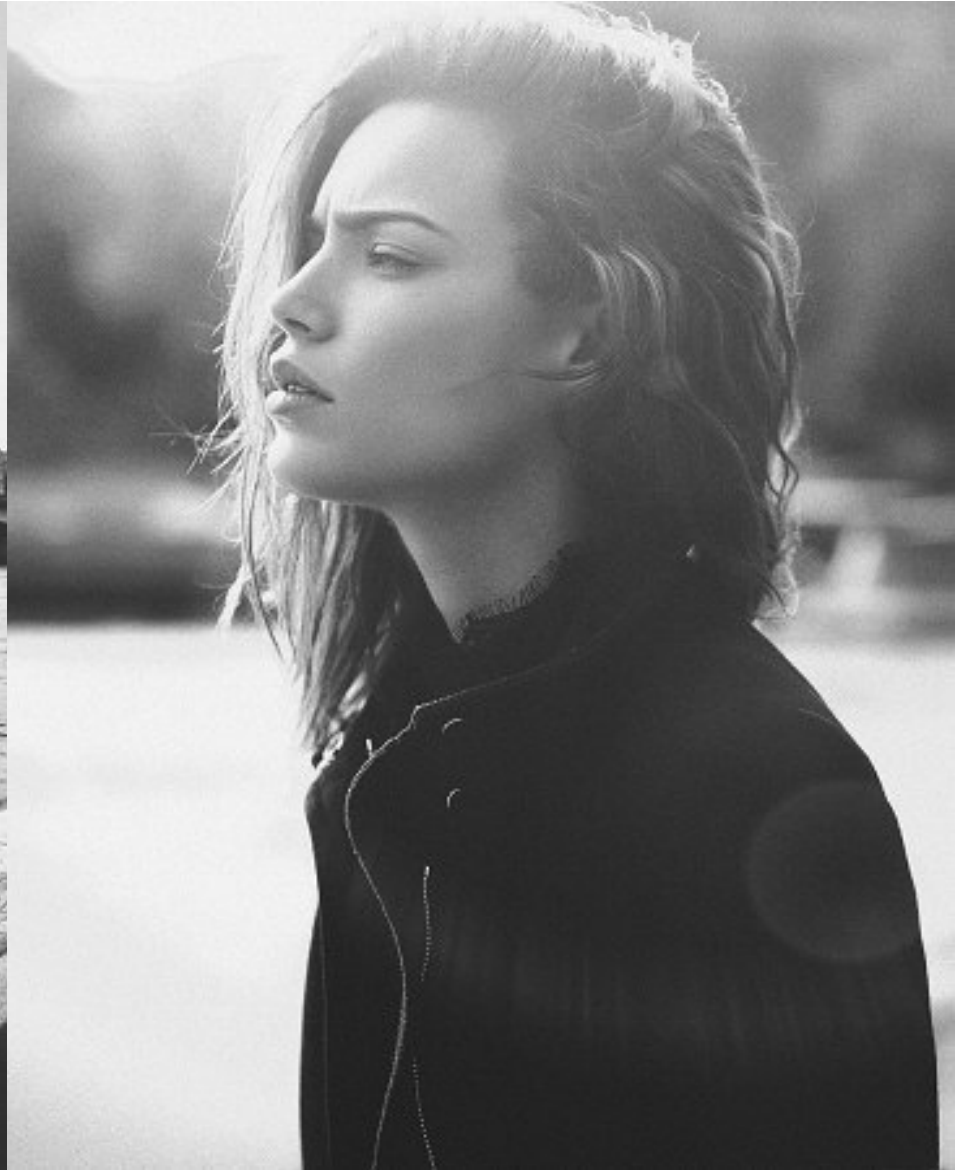

KARIN

MODELS AGENCY

ALEX FORD

HEIGHT 169CM/5'6.5" | BUST 76CM/30" | WAIST 62CM/24.5" | HIPS 86 CM/34" | SHOES 40 EU/9 US/6.5 UK | HAIR BROWN | EYES BLUE