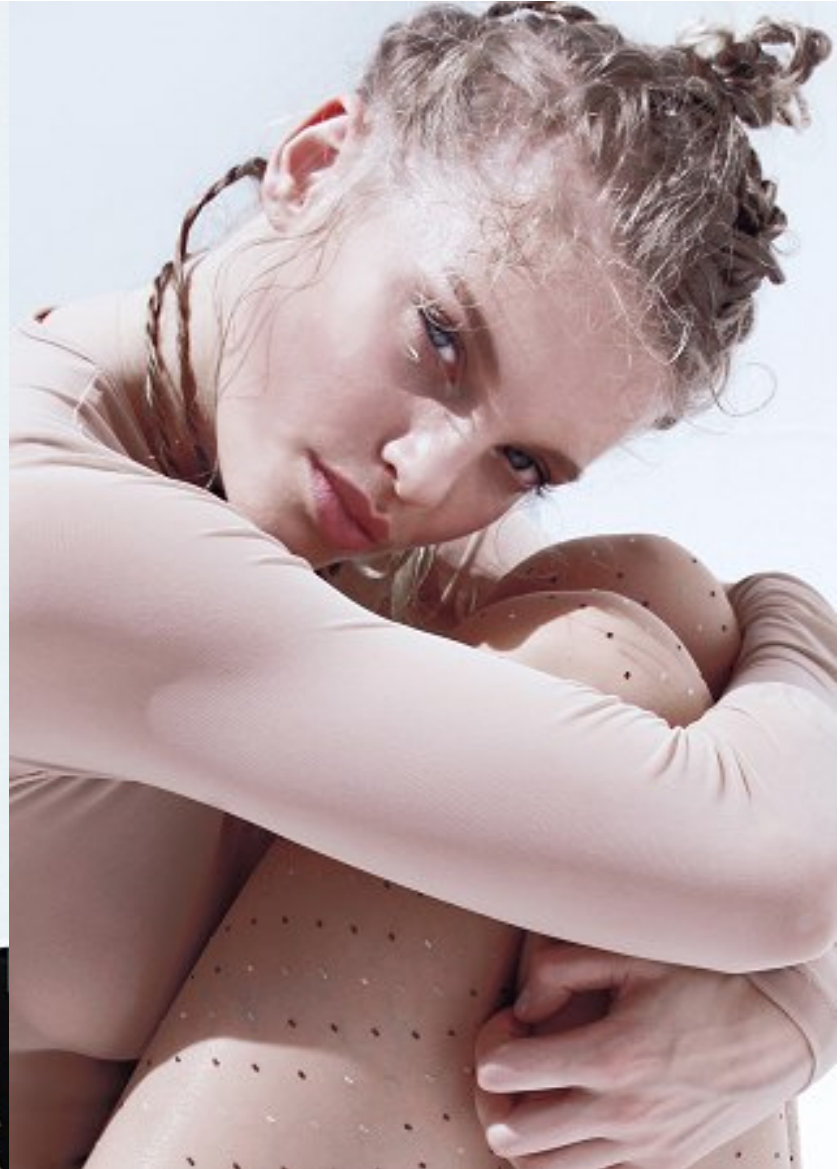

KARIN

MODELS AGENCY

SASCHA BUNGE

HEIGHT 170CM/5'7" | BUST 83CM/32.5"B | WAIST 62CM/24.5" | HIPS 89 CM/35" | SIZE 35 EU/5 US/7 UK | SHOES 38 EU/7 US/5 UK | HAIR BLONDE | EYES BLUE

KARIN

MODELS AGENCY

SASCHA BUNGE