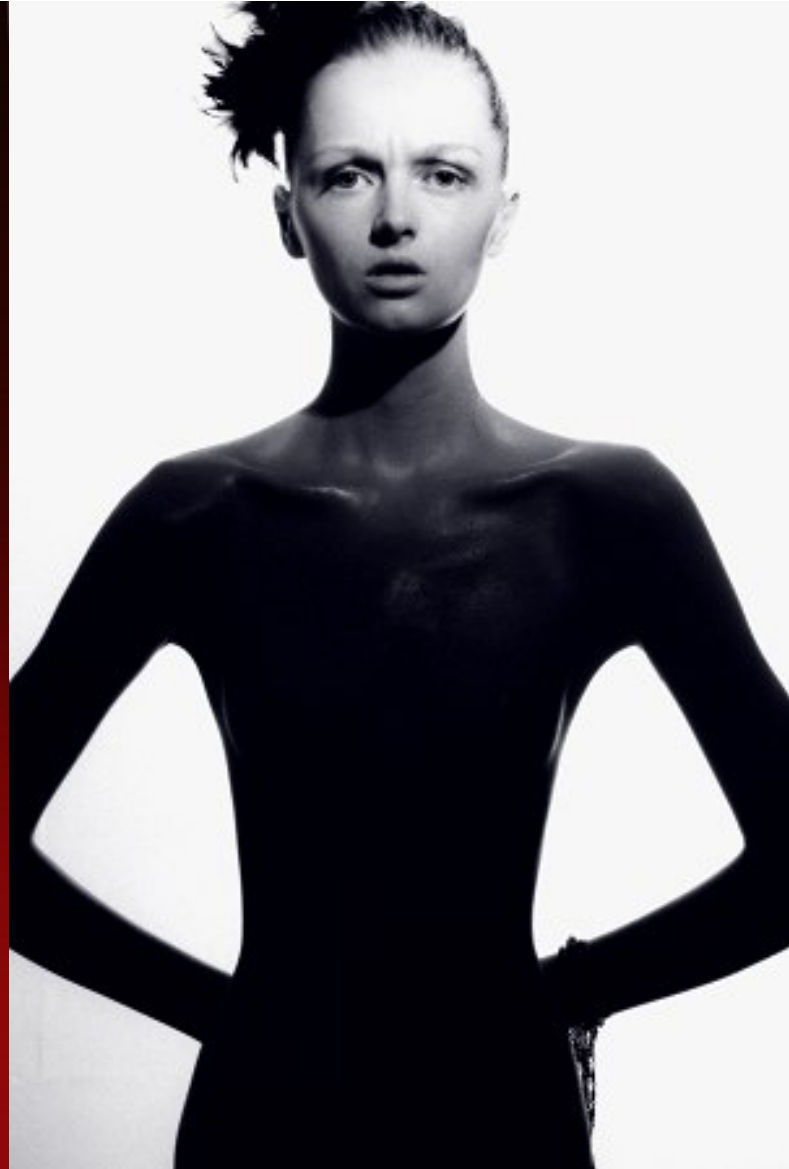

KARIN

MODELS AGENCY

MARIA KALININA

HEIGHT 176CM/5'9.5" | BUST 78CM/30.5" | WAIST 58CM/23" | HIPS 87CM/34.5" | SHOES 38.5 EU/7.5 US/5.5 UK | HAIR BLONDE | EYES BLUE