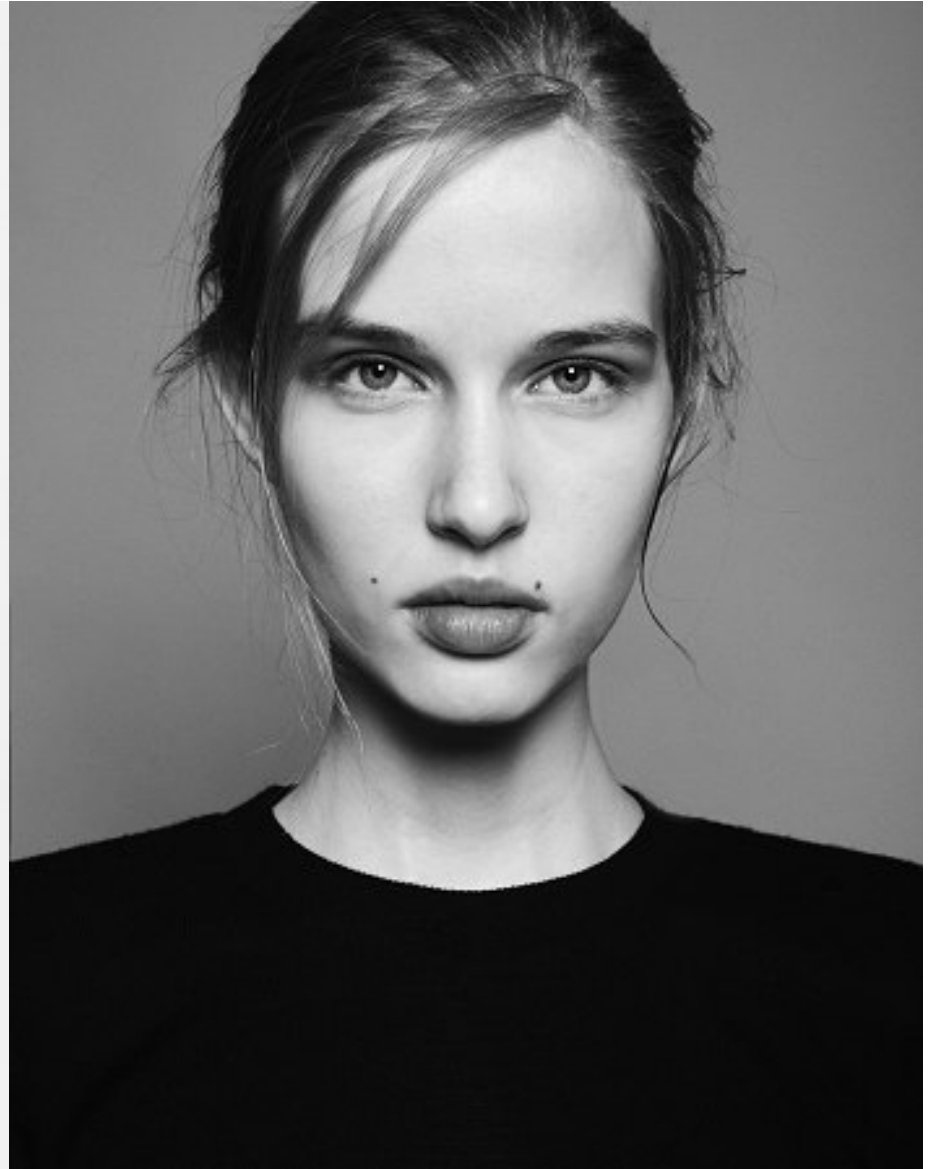

KARIN

MODELS AGENCY

ALEKSANDRA KUCZYNSKA

HEIGHT 180CM/5'11" | BUST 82CM/32.5"A | WAIST 60CM/23.5" | HIPS 87CM/34.5" | SHOES 41 EU/10 US/7 UK | HAIR LIGHT BROWN | EYES BLUE

KARIN

MODELS AGENCY

ALEKSANDRA KUCZYNSKA

HEIGHT 180CM/5'11" | BUST 82CM/32.5"A | WAIST 60CM/23.5" | HIPS 87CM/34.5" | SHOES 41 EU/10 US/7 UK | HAIR LIGHT BROWN | EYES BLUE

KARIN

MODELS AGENCY

ALEKSANDRA KUCZYNSKA

HEIGHT 180CM/5'11" | BUST 82CM/32.5"A | WAIST 60CM/23.5" | HIPS 87CM/34.5" | SHOES 41 EU/10 US/7 UK | HAIR LIGHT BROWN | EYES BLUE