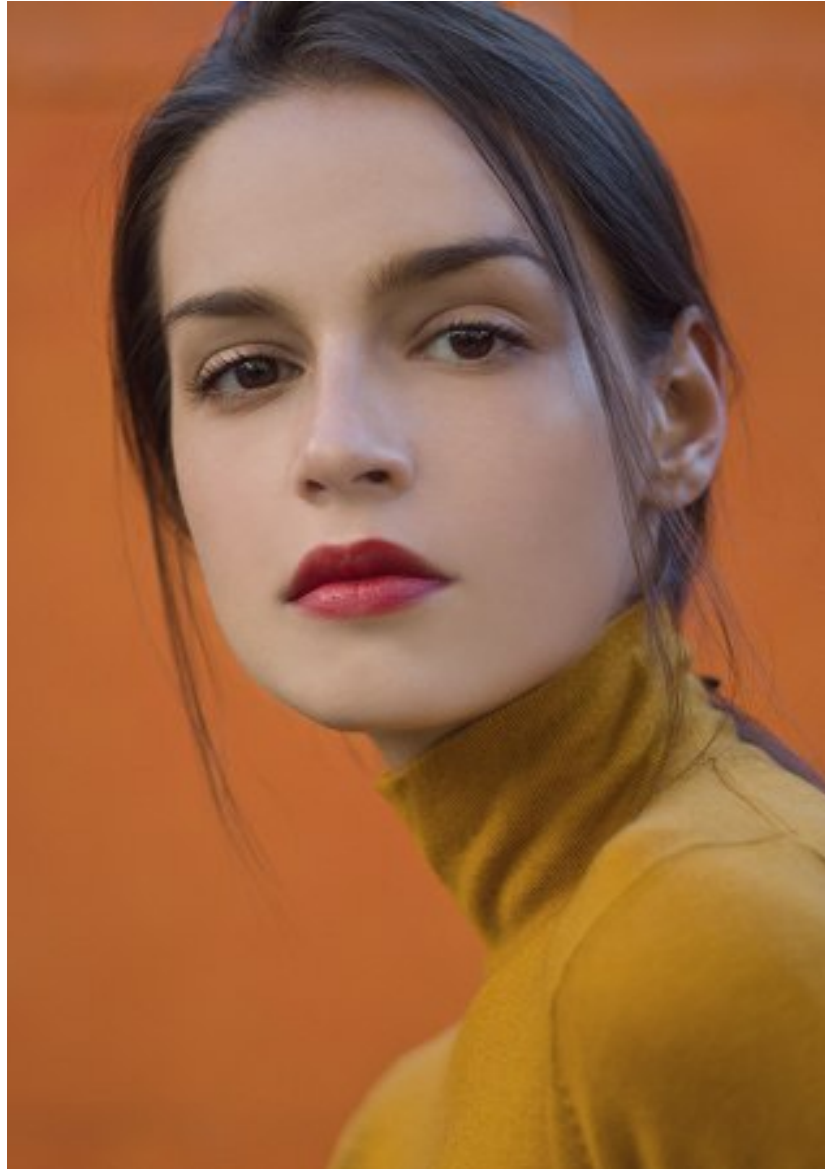

# KARIN

---

MODELS AGENCY

---

DUNJA RADICEVIC

HEIGHT 177CM/5'9.5" | BUST 83CM/32.5"B | WAIST 61CM/24" | HIPS 87CM/34.5" | SIZE 36 EU/6 US/8 UK | SHOES 39 EU/8 US/6 UK | HAIR BROWN | EYES BROWN

## MODELS AGENCY

---

DUNJA RADICEVIC

HEIGHT 177CM/5'9.5" | BUST 83CM/32.5"B | WAIST 61CM/24" | HIPS 87CM/34.5" | SIZE 36 EU/6 US/8 UK | SHOES 39 EU/8 US/6 UK | HAIR BROWN | EYES BROWN