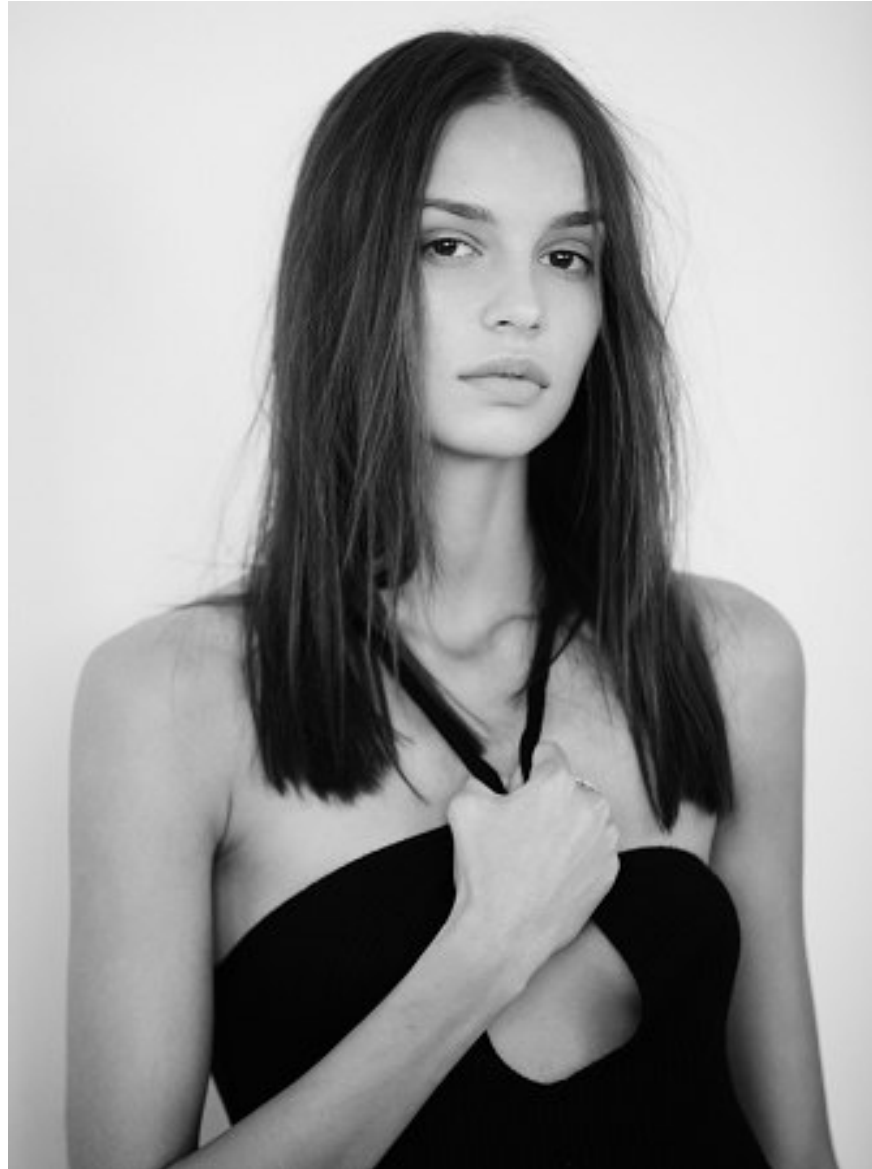

KARIN

MODELS AGENCY

DUNJA RADICEVIC

HEIGHT 177CM/5'9.5" | BUST 83CM/32.5"B | WAIST 61CM/24" | HIPS 87CM/34.5" | SIZE 36 EU/6 US/8 UK | SHOES 39 EU/8 US/6 UK | HAIR BROWN | EYES BROWN

KARIN

MODELS AGENCY

DUNJA RADICEVIC

HEIGHT 177CM/5'9.5" | BUST 83CM/32.5"B | WAIST 61CM/24" | HIPS 87CM/34.5" | SIZE 36 EU/6 US/8 UK | SHOES 39 EU/8 US/6 UK | HAIR BROWN | EYES BROWN

KARIN

MODELS AGENCY

DUNJA RADICEVIC

HEIGHT 177CM/5'9.5" | BUST 83CM/32.5"B | WAIST 61CM/24" | HIPS 87CM/34.5" | SIZE 36 EU/6 US/8 UK | SHOES 39 EU/8 US/6 UK | HAIR BROWN | EYES BROWN