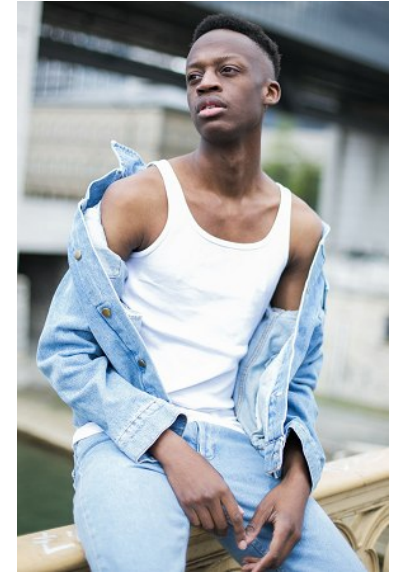

KARIN

MODELS AGENCY

KEVIN CIPRIN

HEIGHT 190CM/6'2.5" | CHEST 88CM/34.5" | WAIST 71CM/28" | HIPS 93CM/36.5" | SHOES 44.5 EU/10.5 US/10 UK | HAIR BLACK | EYES BROWN