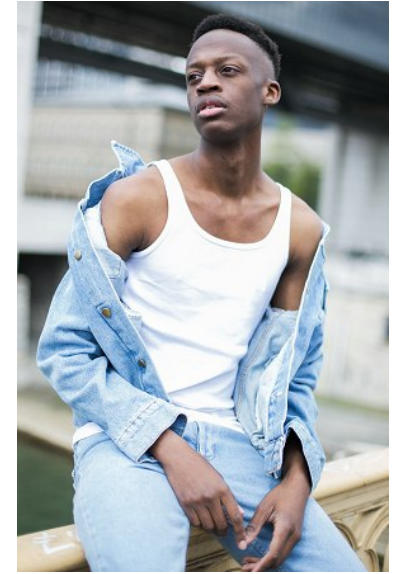

KARIN

MODELS AGENCY

KEVIN CIPRIN

HEIGHT 190CM/6'2.5" | CHEST 88CM/34.5" | WAIST 71CM/28" | HIPS 93CM/36.5" | SHOES 44.5 EU/10.5 US/10 UK | HAIR BLACK | EYES BROWN

KARIN

MODELS AGENCY

KEVIN CIPRIN

HEIGHT 190CM/6'2.5" | CHEST 88CM/34.5" | WAIST 71CM/28" | HIPS 93CM/36.5" | SHOES 44.5 EU/10.5 US/10 UK | HAIR BLACK | EYES BROWN

KARIN

MODELS AGENCY

KEVIN CIPRIN

HEIGHT 190CM/6'2.5" | CHEST 88CM/34.5" | WAIST 71CM/28" | HIPS 93CM/36.5" | SHOES 44.5 EU/10.5 US/10 UK | HAIR BLACK | EYES BROWN