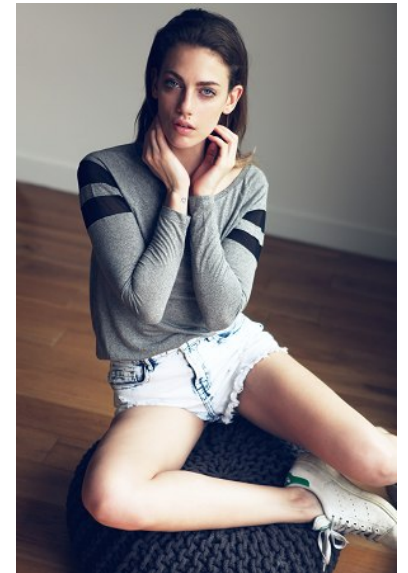

# KARIN

---

MODELS AGENCY

---

**LUCIA RODRIGUEZ**

HEIGHT 178CM/5'10" | BUST 85CM/33.5" | WAIST 60CM/23.5" | HIPS 90CM/35.5" | SHOES 40 EU/9 US/6.5 UK | HAIR BROWN | EYES BLUE

## MODELS AGENCY

LUCIA RODRIGUEZ

HEIGHT 178CM/5'10" | BUST 85CM/33.5" | WAIST 60CM/23.5" | HIPS 90CM/35.5" | SHOES 40 EU/9 US/6.5 UK | HAIR BROWN | EYES BLUE