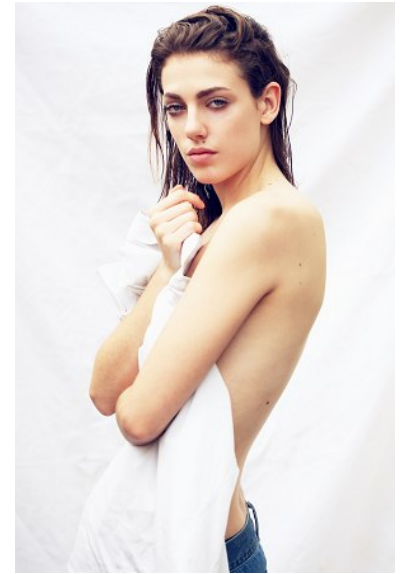

KARIN

MODELS AGENCY

LUCIA RODRIGUEZ

HEIGHT 178CM/5'10" | BUST 85CM/33.5" | WAIST 60CM/23.5" | HIPS 90CM/35.5" | SHOES 40 EU/9 US/6.5 UK | HAIR BROWN | EYES BLUE

KARIN

MODELS AGENCY

LUCIA RODRIGUEZ

HEIGHT 178CM/5'10" | BUST 85CM/33.5" | WAIST 60CM/23.5" | HIPS 90CM/35.5" | SHOES 40 EU/9 US/6.5 UK | HAIR BROWN | EYES BLUE

KARIN

MODELS AGENCY

LUCIA RODRIGUEZ

HEIGHT 178CM/5'10" | BUST 85CM/33.5" | WAIST 60CM/23.5" | HIPS 90CM/35.5" | SHOES 40 EU/9 US/6.5 UK | HAIR BROWN | EYES BLUE