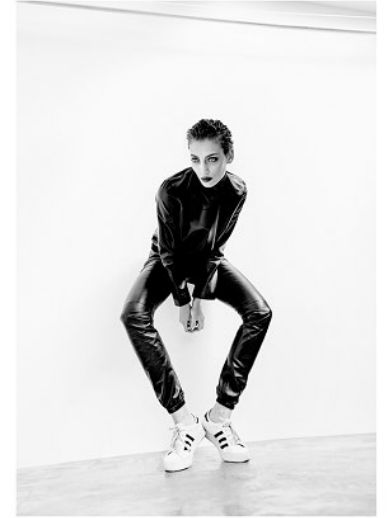

KARIN

MODELS AGENCY

LUCIA RODRIGUEZ

HEIGHT 178CM/5'10" | BUST 85CM/33.5" | WAIST 60CM/23.5" | HIPS 90CM/35.5" | SHOES 40 EU/9 US/6.5 UK | HAIR BROWN | EYES BLUE

KARIN

MODELS AGENCY

LUCIA RODRIGUEZ

HEIGHT 178CM/5'10" | BUST 85CM/33.5" | WAIST 60CM/23.5" | HIPS 90CM/35.5" | SHOES 40 EU/9 US/6.5 UK | HAIR BROWN | EYES BLUE

KARIN

MODELS AGENCY

LUCIA RODRIGUEZ

HEIGHT 178CM/5'10" | BUST 85CM/33.5" | WAIST 60CM/23.5" | HIPS 90CM/35.5" | SHOES 40 EU/9 US/6.5 UK | HAIR BROWN | EYES BLUE