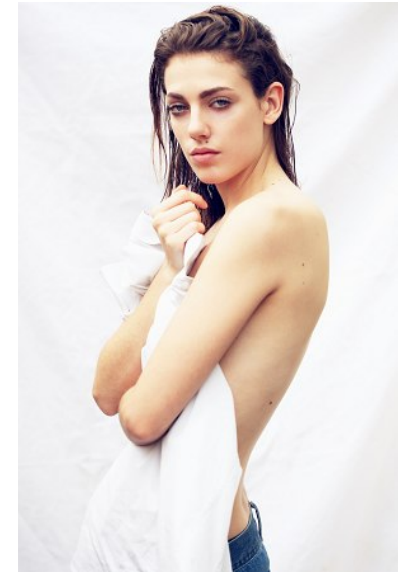

KARIN

MODELS AGENCY

LUCIA RODRIGUEZ

HEIGHT 178CM/5'10" | BUST 85CM/33.5" | WAIST 60CM/23.5" | HIPS 90CM/35.5" | SHOES 40 EU/9 US/6.5 UK | HAIR BROWN | EYES BLUE

KARIN

MODELS AGENCY

LUCIA RODRIGUEZ

HEIGHT 178CM/5'10" | BUST 85CM/33.5" | WAIST 60CM/23.5" | HIPS 90CM/35.5" | SHOES 40 EU/9 US/6.5 UK | HAIR BROWN | EYES BLUE

KARIN

MODELS AGENCY

LUCIA RODRIGUEZ

HEIGHT 178CM/5'10" | BUST 85CM/33.5" | WAIST 60CM/23.5" | HIPS 90CM/35.5" | SHOES 40 EU/9 US/6.5 UK | HAIR BROWN | EYES BLUE