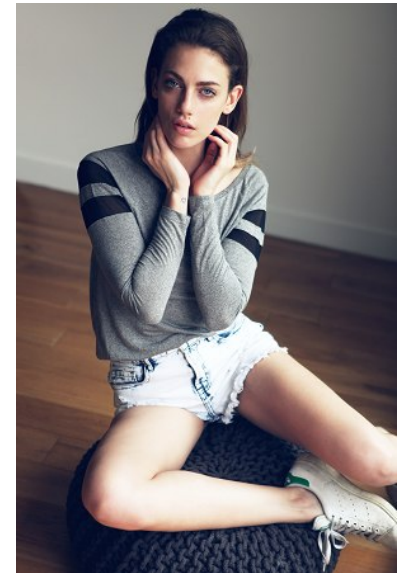

KARIN

MODELS AGENCY

LUCIA RODRIGUEZ

HEIGHT 178CM/5'10" | BUST 85CM/33.5" | WAIST 60CM/23.5" | HIPS 90CM/35.5" | SHOES 40 EU/9 US/6.5 UK | HAIR BROWN | EYES BLUE

KARIN

MODELS AGENCY

LUCIA RODRIGUEZ

HEIGHT 178CM/5'10" | BUST 85CM/33.5" | WAIST 60CM/23.5" | HIPS 90CM/35.5" | SHOES 40 EU/9 US/6.5 UK | HAIR BROWN | EYES BLUE

KARIN

MODELS AGENCY

LUCIA RODRIGUEZ

HEIGHT 178CM/5'10" | BUST 85CM/33.5" | WAIST 60CM/23.5" | HIPS 90CM/35.5" | SHOES 40 EU/9 US/6.5 UK | HAIR BROWN | EYES BLUE