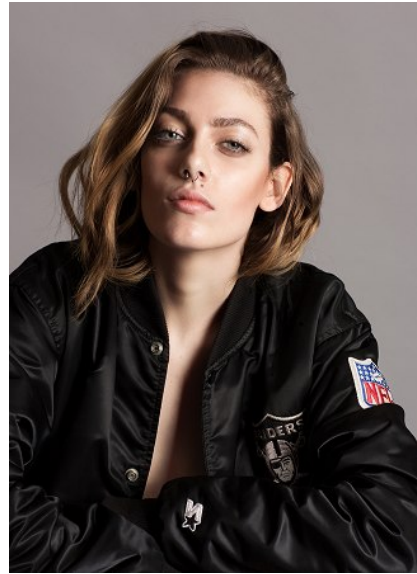

KARIN

MODELS AGENCY

LUCIA RODRIGUEZ

HEIGHT 178CM/5'10" | BUST 85CM/33.5" | WAIST 60CM/23.5" | HIPS 90CM/35.5" | SHOES 40 EU/9 US/6.5 UK | HAIR BROWN | EYES BLUE

KARIN

MODELS AGENCY

LUCIA RODRIGUEZ

HEIGHT 178CM/5'10" | BUST 85CM/33.5" | WAIST 60CM/23.5" | HIPS 90CM/35.5" | SHOES 40 EU/9 US/6.5 UK | HAIR BROWN | EYES BLUE

KARIN

MODELS AGENCY

LUCIA RODRIGUEZ

HEIGHT 178CM/5'10" | BUST 85CM/33.5" | WAIST 60CM/23.5" | HIPS 90CM/35.5" | SHOES 40 EU/9 US/6.5 UK | HAIR BROWN | EYES BLUE