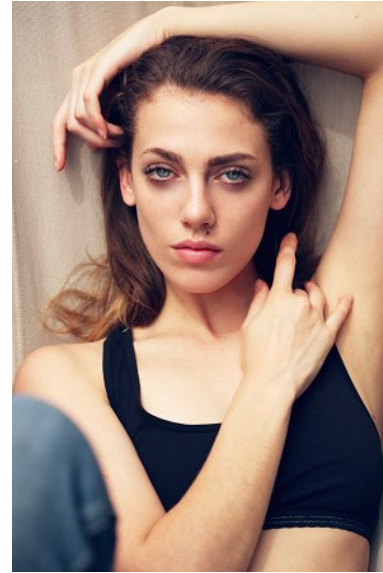

KARIN

MODELS AGENCY

LUCIA RODRIGUEZ

HEIGHT 178CM/5'10" | BUST 85CM/33.5" | WAIST 60CM/23.5" | HIPS 90CM/35.5" | SHOES 40 EU/9 US/6.5 UK | HAIR BROWN | EYES BLUE