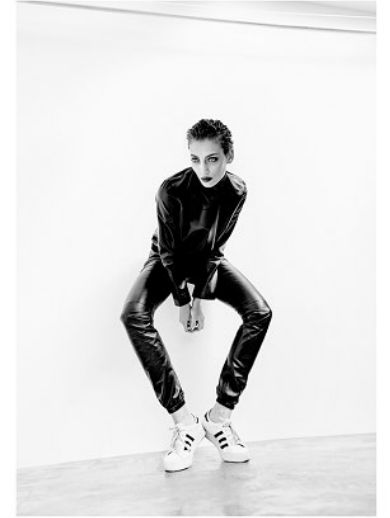

# KARIN

---

MODELS AGENCY

---

**LUCIA RODRIGUEZ**

HEIGHT 178CM/5'10" | BUST 85CM/33.5" | WAIST 60CM/23.5" | HIPS 90CM/35.5" | SHOES 40 EU/9 US/6.5 UK | HAIR BROWN | EYES BLUE

## MODELS AGENCY

LUCIA RODRIGUEZ

HEIGHT 178CM/5'10" | BUST 85CM/33.5" | WAIST 60CM/23.5" | HIPS 90CM/35.5" | SHOES 40 EU/9 US/6.5 UK | HAIR BROWN | EYES BLUE