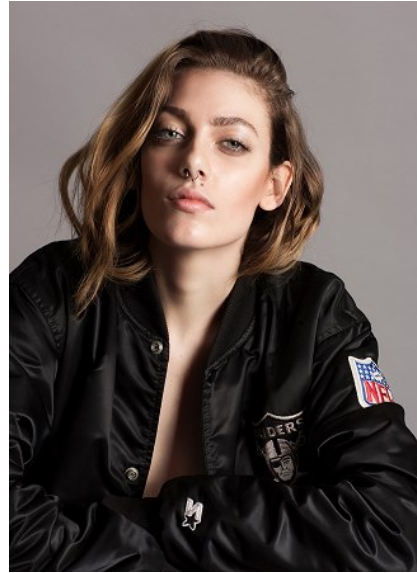

KARIN

MODELS AGENCY

LUCIA RODRIGUEZ

HEIGHT 178CM/5'10" | BUST 85CM/33.5" | WAIST 60CM/23.5" | HIPS 90CM/35.5" | SHOES 40 EU/9 US/6.5 UK | HAIR BROWN | EYES BLUE