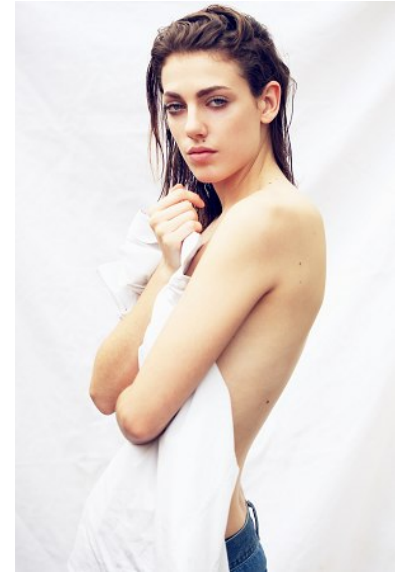

KARIN

MODELS AGENCY

LUCIA RODRIGUEZ

HEIGHT 178CM/5'10" | BUST 85CM/33.5" | WAIST 60CM/23.5" | HIPS 90CM/35.5" | SHOES 40 EU/9 US/6.5 UK | HAIR BROWN | EYES BLUE