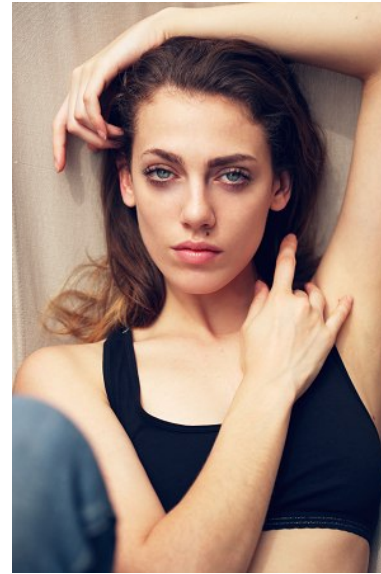

KARIN

MODELS AGENCY

LUCIA RODRIGUEZ

HEIGHT 178CM/5'10" | BUST 85CM/33.5" | WAIST 60CM/23.5" | HIPS 90CM/35.5" | SHOES 40 EU/9 US/6.5 UK | HAIR BROWN | EYES BLUE

KARIN

MODELS AGENCY

LUCIA RODRIGUEZ

HEIGHT 178CM/5'10" | BUST 85CM/33.5" | WAIST 60CM/23.5" | HIPS 90CM/35.5" | SHOES 40 EU/9 US/6.5 UK | HAIR BROWN | EYES BLUE

KARIN

MODELS AGENCY

LUCIA RODRIGUEZ

HEIGHT 178CM/5'10" | BUST 85CM/33.5" | WAIST 60CM/23.5" | HIPS 90CM/35.5" | SHOES 40 EU/9 US/6.5 UK | HAIR BROWN | EYES BLUE