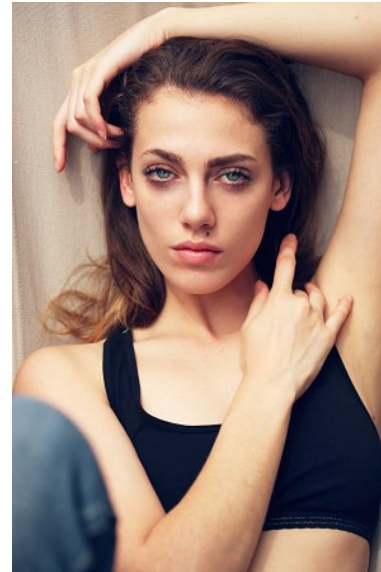

KARIN

MODELS AGENCY

LUCIA RODRIGUEZ

HEIGHT 178CM/5'10" | BUST 85CM/33.5" | WAIST 60CM/23.5" | HIPS 90CM/35.5" | SHOES 40 EU/9 US/6.5 UK | HAIR BROWN | EYES BLUE

KARIN

MODELS AGENCY

LUCIA RODRIGUEZ

HEIGHT 178CM/5'10" | BUST 85CM/33.5" | WAIST 60CM/23.5" | HIPS 90CM/35.5" | SHOES 40 EU/9 US/6.5 UK | HAIR BROWN | EYES BLUE

KARIN

MODELS AGENCY

LUCIA RODRIGUEZ

HEIGHT 178CM/5'10" | BUST 85CM/33.5" | WAIST 60CM/23.5" | HIPS 90CM/35.5" | SHOES 40 EU/9 US/6.5 UK | HAIR BROWN | EYES BLUE