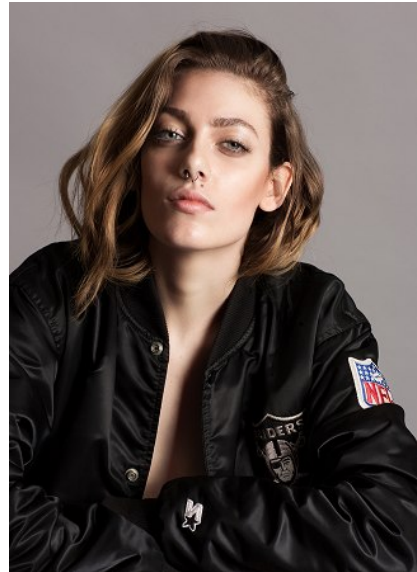

KARIN

MODELS AGENCY

LUCIA RODRIGUEZ

HEIGHT 178CM/5'10" | BUST 85CM/33.5" | WAIST 60CM/23.5" | HIPS 90CM/35.5" | SHOES 40 EU/9 US/6.5 UK | HAIR BROWN | EYES BLUE

KARIN

MODELS AGENCY

LUCIA RODRIGUEZ

HEIGHT 178CM/5'10" | BUST 85CM/33.5" | WAIST 60CM/23.5" | HIPS 90CM/35.5" | SHOES 40 EU/9 US/6.5 UK | HAIR BROWN | EYES BLUE

KARIN

MODELS AGENCY

LUCIA RODRIGUEZ

HEIGHT 178CM/5'10" | BUST 85CM/33.5" | WAIST 60CM/23.5" | HIPS 90CM/35.5" | SHOES 40 EU/9 US/6.5 UK | HAIR BROWN | EYES BLUE