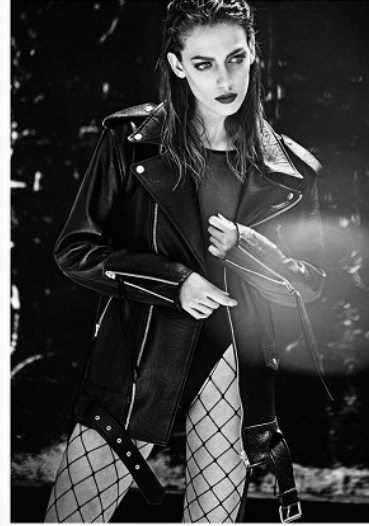

KARIN

MODELS AGENCY

LUCIA RODRIGUEZ

HEIGHT 178CM/5'10" | BUST 85CM/33.5" | WAIST 60CM/23.5" | HIPS 90CM/35.5" | SHOES 40 EU/9 US/6.5 UK | HAIR BROWN | EYES BLUE

KARIN

MODELS AGENCY

LUCIA RODRIGUEZ

HEIGHT 178CM/5'10" | BUST 85CM/33.5" | WAIST 60CM/23.5" | HIPS 90CM/35.5" | SHOES 40 EU/9 US/6.5 UK | HAIR BROWN | EYES BLUE

KARIN

MODELS AGENCY

LUCIA RODRIGUEZ

HEIGHT 178CM/5'10" | BUST 85CM/33.5" | WAIST 60CM/23.5" | HIPS 90CM/35.5" | SHOES 40 EU/9 US/6.5 UK | HAIR BROWN | EYES BLUE