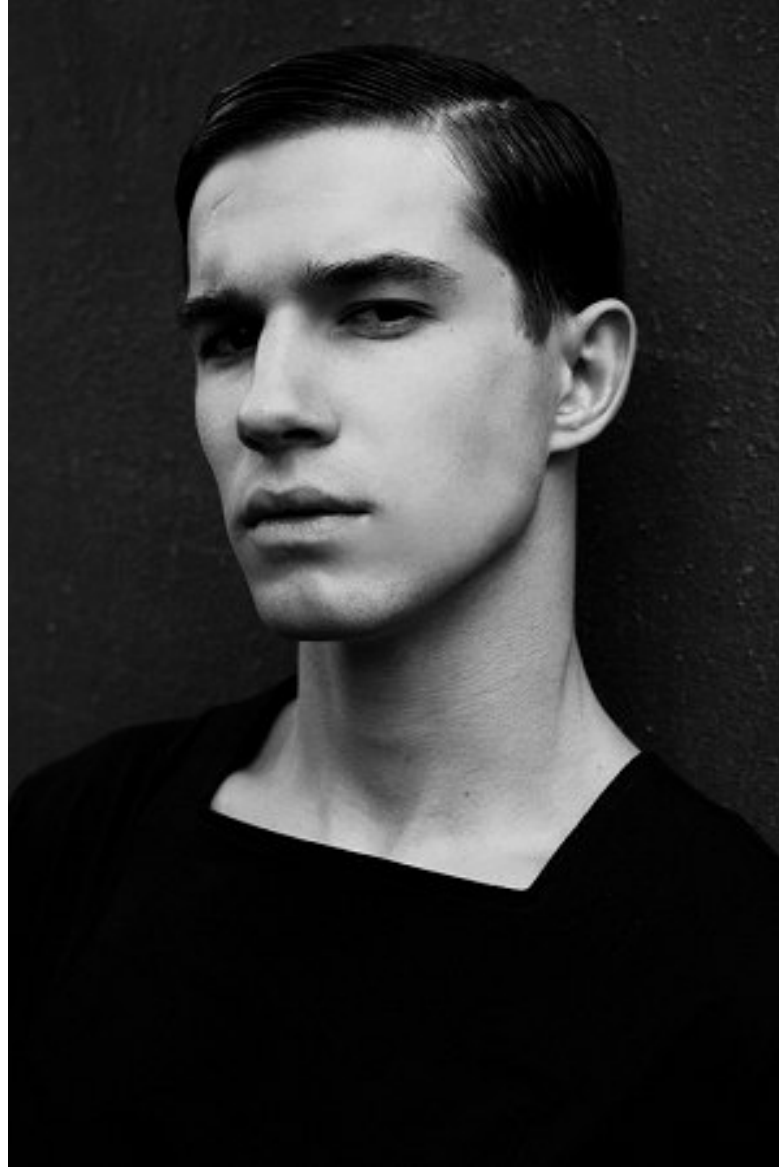

KARIN

MODELS AGENCY

NIKOLAY BULANOV

HEIGHT 187CM/6'1.5" | CHEST 96CM/38" | WAIST 75CM/29.5" | HIPS 92CM/36" | SHOES 43.5 EU/10 US/9.5 UK | HAIR BROWN | EYES BROWN

KARIN

MODELS AGENCY

NIKOLAY BULANOV

HEIGHT 187CM/6'1.5" | CHEST 96CM/38" | WAIST 75CM/29.5" | HIPS 92CM/36" | SHOES 43.5 EU/10 US/9.5 UK | HAIR BROWN | EYES BROWN