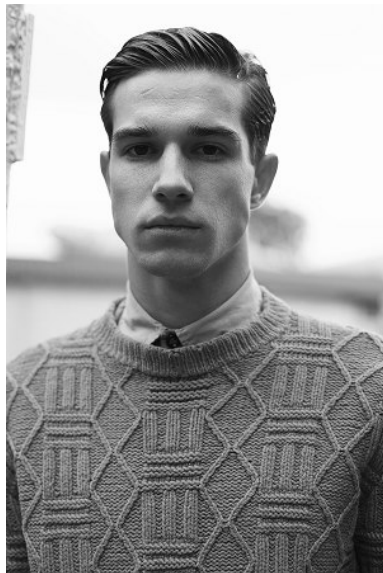

KARIN

MODELS AGENCY

NIKOLAY BULANOV

HEIGHT 187CM/6'1.5" | CHEST 96CM/38" | WAIST 75CM/29.5" | HIPS 92CM/36" | SHOES 43.5 EU/10 US/9.5 UK | HAIR BROWN | EYES BROWN

KARIN

MODELS AGENCY

NIKOLAY BULANOV

HEIGHT 187CM/6'1.5" | CHEST 96CM/38" | WAIST 75CM/29.5" | HIPS 92CM/36" | SHOES 43.5 EU/10 US/9.5 UK | HAIR BROWN | EYES BROWN

KARIN

MODELS AGENCY

NIKOLAY BULANOV

HEIGHT 187CM/6'1.5" | CHEST 96CM/38" | WAIST 75CM/29.5" | HIPS 92CM/36" | SHOES 43.5 EU/10 US/9.5 UK | HAIR BROWN | EYES BROWN