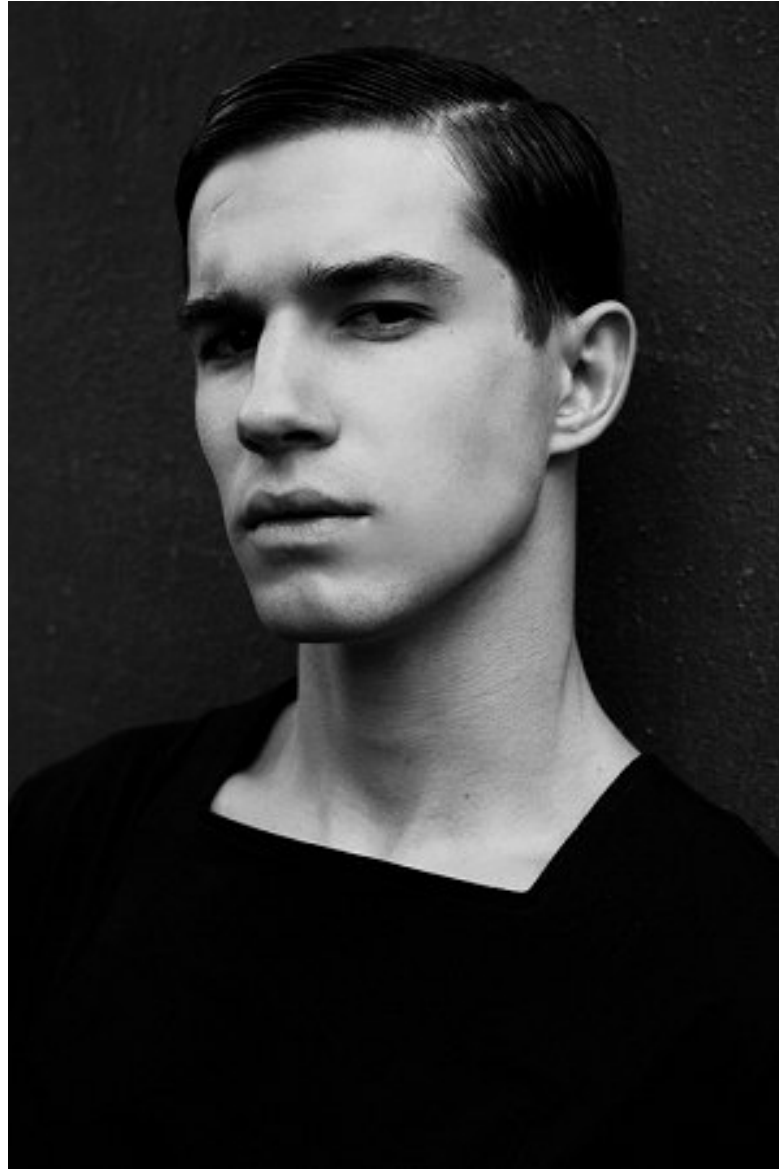

KARIN

MODELS AGENCY

NIKOLAY BULANOV

HEIGHT 187CM/6'1.5" | CHEST 96CM/38" | WAIST 75CM/29.5" | HIPS 92CM/36" | SHOES 43.5 EU/10 US/9.5 UK | HAIR BROWN | EYES BROWN

KARIN

MODELS AGENCY

NIKOLAY BULANOV

HEIGHT 187CM/6'1.5" | CHEST 96CM/38" | WAIST 75CM/29.5" | HIPS 92CM/36" | SHOES 43.5 EU/10 US/9.5 UK | HAIR BROWN | EYES BROWN

KARIN

MODELS AGENCY

NIKOLAY BULANOV

HEIGHT 187CM/6'1.5" | CHEST 96CM/38" | WAIST 75CM/29.5" | HIPS 92CM/36" | SHOES 43.5 EU/10 US/9.5 UK | HAIR BROWN | EYES BROWN