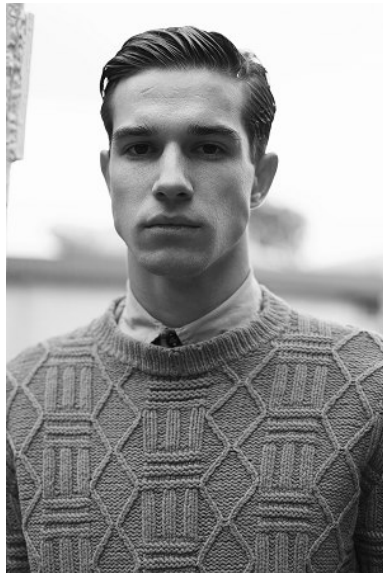

KARIN

MODELS AGENCY

NIKOLAY BULANOV

HEIGHT 187CM/6'1.5" | CHEST 96CM/38" | WAIST 75CM/29.5" | HIPS 92CM/36" | SHOES 43.5 EU/10 US/9.5 UK | HAIR BROWN | EYES BROWN

KARIN

MODELS AGENCY

NIKOLAY BULANOV

HEIGHT 187CM/6'1.5" | CHEST 96CM/38" | WAIST 75CM/29.5" | HIPS 92CM/36" | SHOES 43.5 EU/10 US/9.5 UK | HAIR BROWN | EYES BROWN

KARIN

MODELS AGENCY

NIKOLAY BULANOV

HEIGHT 187CM/6'1.5" | CHEST 96CM/38" | WAIST 75CM/29.5" | HIPS 92CM/36" | SHOES 43.5 EU/10 US/9.5 UK | HAIR BROWN | EYES BROWN