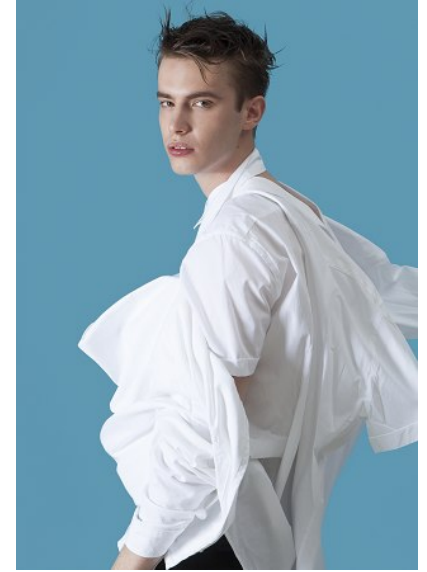

KARIN

MODELS AGENCY

SOMA OPLASZNIK

HEIGHT 187CM/6'1.5" | CHEST 94CM/37" | WAIST 73CM/28.5" | HIPS 95CM/37.5" | SHOES 45 EU/11 US/10.5 UK | HAIR BROWN | EYES BROWN

KARIN

MODELS AGENCY

SOMA OPLASZNIK

HEIGHT 187CM/6'1.5" | CHEST 94CM/37" | WAIST 73CM/28.5" | HIPS 95CM/37.5" | SHOES 45 EU/11 US/10.5 UK | HAIR BROWN | EYES BROWN

KARIN

MODELS AGENCY

SOMA OPLASZNIK

HEIGHT 187CM/6'1.5" | CHEST 94CM/37" | WAIST 73CM/28.5" | HIPS 95CM/37.5" | SHOES 45 EU/11 US/10.5 UK | HAIR BROWN | EYES BROWN