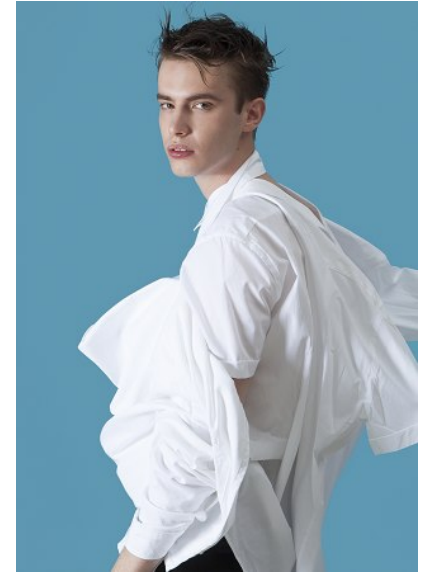

KARIN

MODELS AGENCY

SOMA OPLASZNIK

HEIGHT 187CM/6'1.5" | CHEST 94CM/37" | WAIST 73CM/28.5" | HIPS 95CM/37.5" | SHOES 45 EU/11 US/10.5 UK | HAIR BROWN | EYES BROWN

KARIN

MODELS AGENCY

SOMA OPLASZNIK

HEIGHT 187CM/6'1.5" | CHEST 94CM/37" | WAIST 73CM/28.5" | HIPS 95CM/37.5" | SHOES 45 EU/11 US/10.5 UK | HAIR BROWN | EYES BROWN

KARIN

MODELS AGENCY

SOMA OPLASZNIK

HEIGHT 187CM/6'1.5" | CHEST 94CM/37" | WAIST 73CM/28.5" | HIPS 95CM/37.5" | SHOES 45 EU/11 US/10.5 UK | HAIR BROWN | EYES BROWN