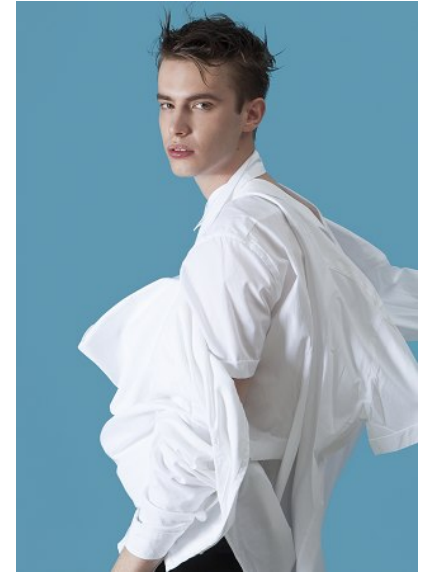

KARIN

MODELS AGENCY

SOMA OPLASZNIK

HEIGHT 187CM/6'1.5" | CHEST 94CM/37" | WAIST 73CM/28.5" | HIPS 95CM/37.5" | SHOES 45 EU/11 US/10.5 UK | HAIR BROWN | EYES BROWN

KARIN

MODELS AGENCY

SOMA OPLASZNIK

HEIGHT 187CM/6'1.5" | CHEST 94CM/37" | WAIST 73CM/28.5" | HIPS 95CM/37.5" | SHOES 45 EU/11 US/10.5 UK | HAIR BROWN | EYES BROWN

KARIN

MODELS AGENCY

SOMA OPLASZNIK

HEIGHT 187CM/6'1.5" | CHEST 94CM/37" | WAIST 73CM/28.5" | HIPS 95CM/37.5" | SHOES 45 EU/11 US/10.5 UK | HAIR BROWN | EYES BROWN