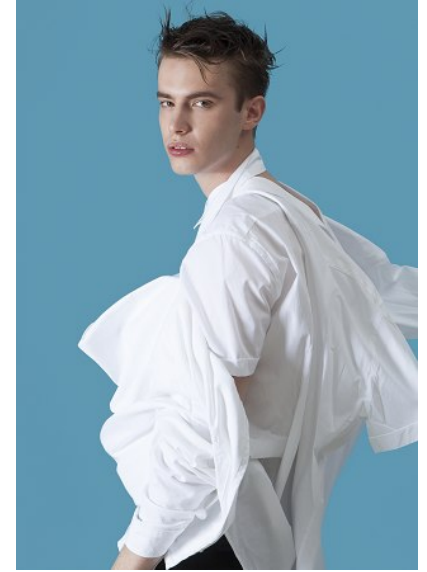

# KARIN

---

MODELS AGENCY

---

**SOMA OPLASZNIK**

HEIGHT 187CM/6'1.5" | CHEST 94CM/37" | WAIST 73CM/28.5" | HIPS 95CM/37.5" | SHOES 45 EU/11 US/10.5 UK | HAIR BROWN | EYES BROWN