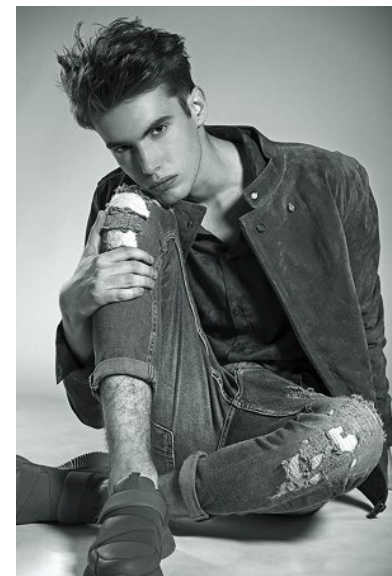

KARIN

MODELS AGENCY

SOMA OPLASZNIK

HEIGHT 187CM/6'1.5" | CHEST 94CM/37" | WAIST 73CM/28.5" | HIPS 95CM/37.5" | SHOES 45 EU/11 US/10.5 UK | HAIR BROWN | EYES BROWN

KARIN

MODELS AGENCY

SOMA OPLASZNIK

HEIGHT 187CM/6'1.5" | CHEST 94CM/37" | WAIST 73CM/28.5" | HIPS 95CM/37.5" | SHOES 45 EU/11 US/10.5 UK | HAIR BROWN | EYES BROWN

KARIN

MODELS AGENCY

SOMA OPLASZNIK

HEIGHT 187CM/6'1.5" | CHEST 94CM/37" | WAIST 73CM/28.5" | HIPS 95CM/37.5" | SHOES 45 EU/11 US/10.5 UK | HAIR BROWN | EYES BROWN