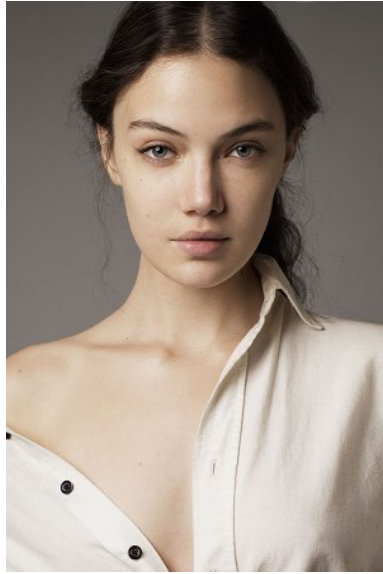

# KARIN

---

MODELS AGENCY

**LAURA ESTI**

HEIGHT 178CM/5'10" | BUST 83CM/32.5" | WAIST 59CM/23" | HIPS 89 CM/35" | SHOES 38.5 EU/7.5 US/5.5 UK | HAIR BROWN | EYES BLUE

## MODELS AGENCY

LAURA ESTI

HEIGHT 178CM/5'10" | BUST 83CM/32.5" | WAIST 59CM/23" | HIPS 89 CM/35" | SHOES 38.5 EU/7.5 US/5.5 UK | HAIR BROWN | EYES BLUE