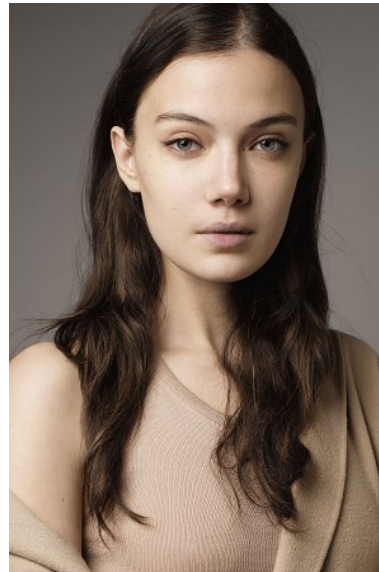

KARIN

MODELS AGENCY

LAURA ESTI

HEIGHT 178CM/5'10" | BUST 83CM/32.5" | WAIST 59CM/23" | HIPS 89 CM/35" | SHOES 38.5 EU/7.5 US/5.5 UK | HAIR BROWN | EYES BLUE

KARIN

MODELS AGENCY

LAURA ESTI

HEIGHT 178CM/5'10" | BUST 83CM/32.5" | WAIST 59CM/23" | HIPS 89 CM/35" | SHOES 38.5 EU/7.5 US/5.5 UK | HAIR BROWN | EYES BLUE

KARIN

MODELS AGENCY

LAURA ESTI

HEIGHT 178CM/5'10" | BUST 83CM/32.5" | WAIST 59CM/23" | HIPS 89 CM/35" | SHOES 38.5 EU/7.5 US/5.5 UK | HAIR BROWN | EYES BLUE