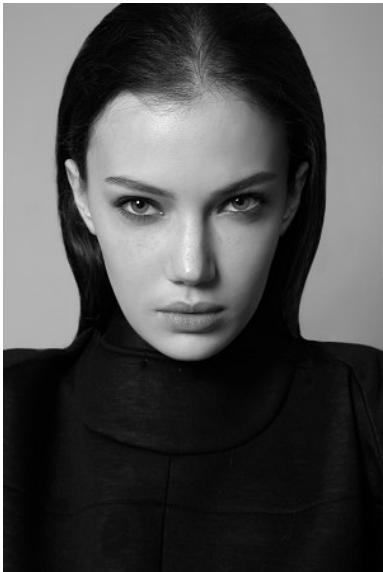

KARIN

MODELS AGENCY

LAURA ESTI

HEIGHT 178CM/5'10" | BUST 83CM/32.5" | WAIST 59CM/23" | HIPS 89 CM/35" | SHOES 38.5 EU/7.5 US/5.5 UK | HAIR BROWN | EYES BLUE

KARIN

MODELS AGENCY

LAURA ESTI

HEIGHT 178CM/5'10" | BUST 83CM/32.5" | WAIST 59CM/23" | HIPS 89 CM/35" | SHOES 38.5 EU/7.5 US/5.5 UK | HAIR BROWN | EYES BLUE

KARIN

MODELS AGENCY

LAURA ESTI

HEIGHT 178CM/5'10" | BUST 83CM/32.5" | WAIST 59CM/23" | HIPS 89 CM/35" | SHOES 38.5 EU/7.5 US/5.5 UK | HAIR BROWN | EYES BLUE