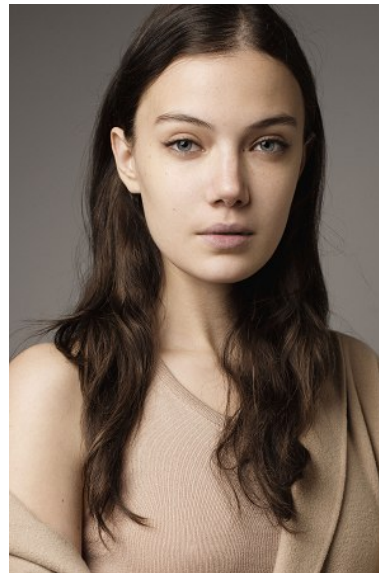

# KARIN

---

MODELS AGENCY

**LAURA ESTI**

HEIGHT 178CM/5'10" | BUST 83CM/32.5" | WAIST 59CM/23" | HIPS 89 CM/35" | SHOES 38.5 EU/7.5 US/5.5 UK | HAIR BROWN | EYES BLUE

## MODELS AGENCY

LAURA ESTI

HEIGHT 178CM/5'10" | BUST 83CM/32.5" | WAIST 59CM/23" | HIPS 89 CM/35" | SHOES 38.5 EU/7.5 US/5.5 UK | HAIR BROWN | EYES BLUE