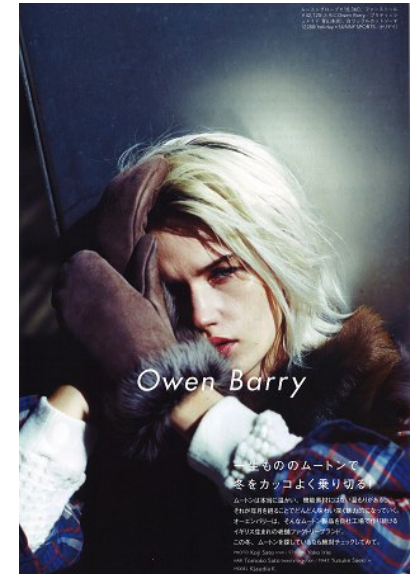

KARIN

MODELS AGENCY

KLAUDIA KOZIK

HEIGHT 180CM/5'11" | BUST 83CM/32.5" | WAIST 60CM/23.5" | HIPS 89 CM/35" | SHOES 40 EU/9 US/6.5 UK | HAIR BLONDE | EYES GREEN