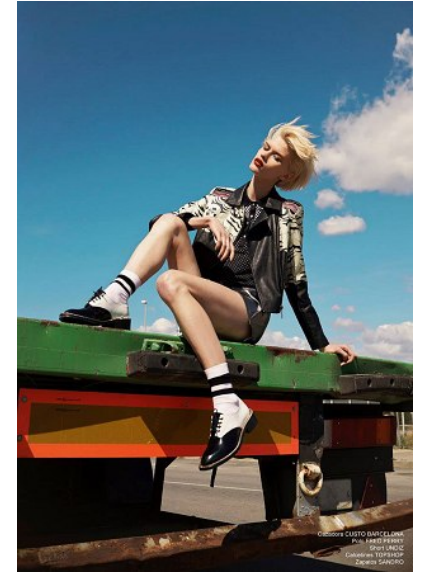

KARIN

MODELS AGENCY

KLAUDIA KOZIK

HEIGHT 180CM/5'11" | BUST 83CM/32.5" | WAIST 60CM/23.5" | HIPS 89 CM/35" | SHOES 40 EU/9 US/6.5 UK | HAIR BLONDE | EYES GREEN