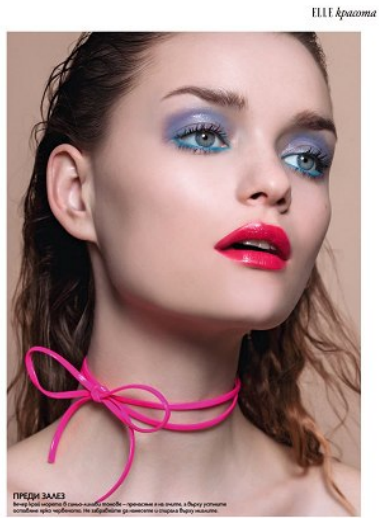

KARIN

MODELS AGENCY

ANASTASIIA AKHMAMETEVA

HEIGHT 176CM/5'9.5" | BUST 85CM/33.5"B | WAIST 60CM/23.5" | HIPS 90CM/35.5" | SHOES 39 EU/8 US/6 UK | HAIR LIGHT BROWN | EYES BLUE