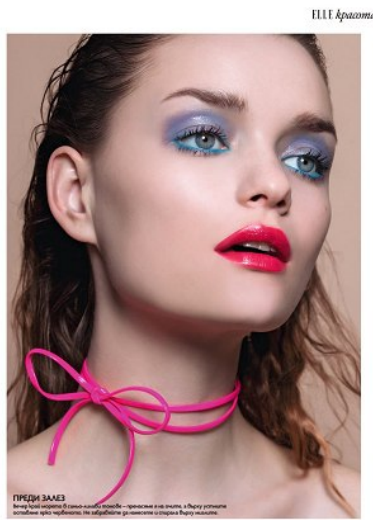

KARIN

MODELS AGENCY

ANASTASIIA AKHMAMETEVA

HEIGHT 176CM/5'9.5" | BUST 85CM/33.5"B | WAIST 60CM/23.5" | HIPS 90CM/35.5" | SHOES 39 EU/8 US/6 UK | HAIR LIGHT BROWN | EYES BLUE