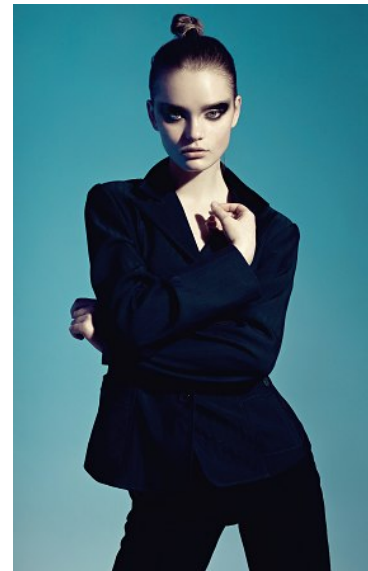

KARIN

MODELS AGENCY

ANASTASIIA AKHMAMETEVA

HEIGHT 176CM/5'9.5" | BUST 85CM/33.5"B | WAIST 60CM/23.5" | HIPS 90CM/35.5" | SHOES 39 EU/8 US/6 UK | HAIR LIGHT BROWN | EYES BLUE