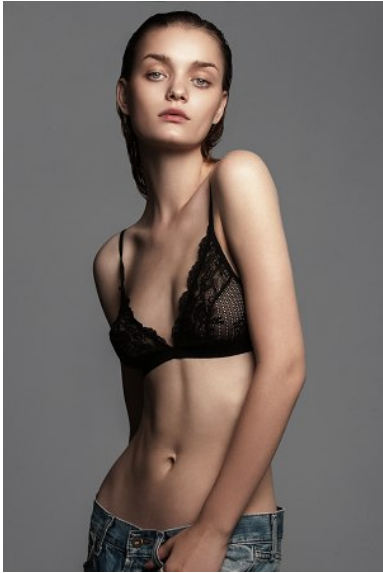

KARIN

MODELS AGENCY

ANASTASIIA AKHMAMETEVA

HEIGHT 176CM/5'9.5" | BUST 85CM/33.5"B | WAIST 60CM/23.5" | HIPS 90CM/35.5" | SHOES 39 EU/8 US/6 UK | HAIR LIGHT BROWN | EYES BLUE