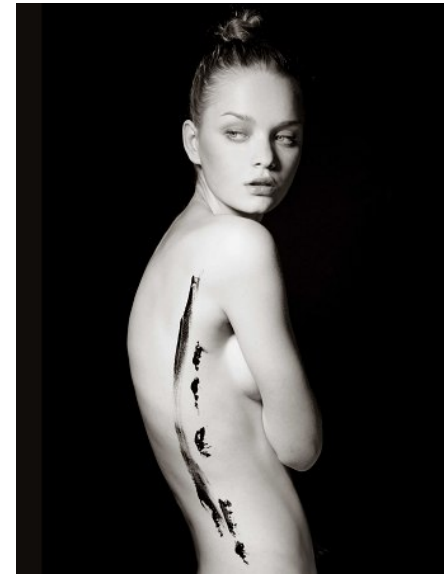

KARIN

MODELS AGENCY

ANASTASIIA AKHMAMETEVA

HEIGHT 176CM/5'9.5" | BUST 85CM/33.5"B | WAIST 60CM/23.5" | HIPS 90CM/35.5" | SHOES 39 EU/8 US/6 UK | HAIR LIGHT BROWN | EYES BLUE