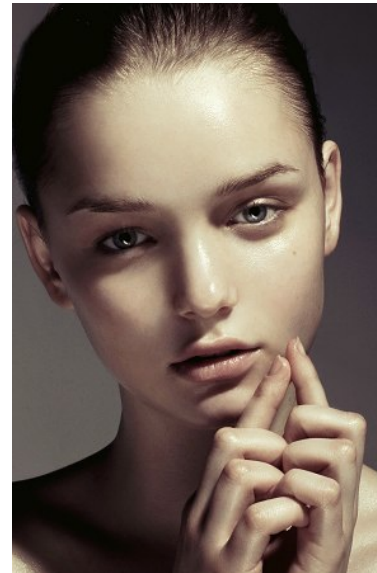

KARIN

MODELS AGENCY

ANASTASIYA AKHMAMETEVA

HEIGHT 176CM/5'9.5" | BUST 85CM/33.5"B | WAIST 60CM/23.5" | HIPS 90CM/35.5" | SHOES 39 EU/8 US/6 UK | HAIR LIGHT BROWN | EYES BLUE