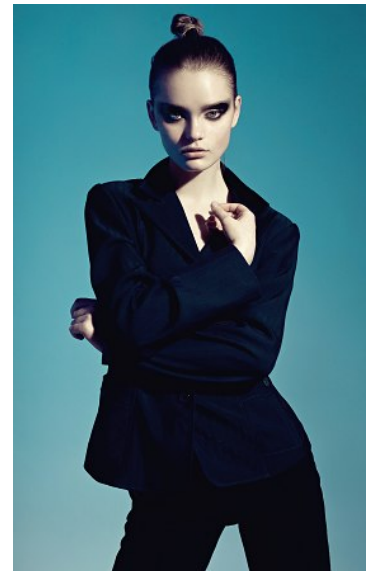

KARIN

MODELS AGENCY

ANASTASIIA AKHMAMETEVA

HEIGHT 176CM/5'9.5" | BUST 85CM/33.5"B | WAIST 60CM/23.5" | HIPS 90CM/35.5" | SHOES 39 EU/8 US/6 UK | HAIR LIGHT BROWN | EYES BLUE