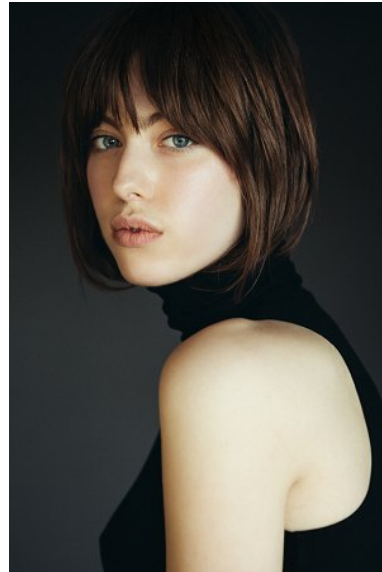

KARIN

MODELS AGENCY

SALOMÃ© WALBROU

HEIGHT 176CM/5'9.5" | BUST 82CM/32.5"B | WAIST 61CM/24" | HIPS 89 CM/35" | SHOES 38.5 EU/7.5 US/5.5 UK | HAIR LIGHT BROWN | EYES BLUE/GREY