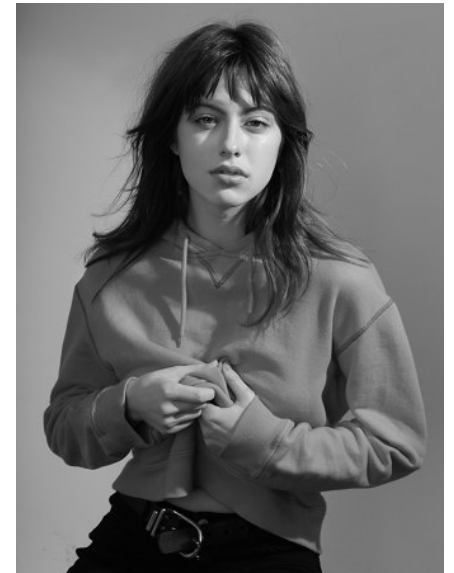

# KARIN

---

MODELS AGENCY

SALOMÃ© WALBROU

HEIGHT 176CM/5'9.5" | BUST 82CM/32.5"B | WAIST 61CM/24" | HIPS 89 CM/35" | SHOES 38.5 EU/7.5 US/5.5 UK | HAIR LIGHT BROWN | EYES BLUE/GREY

# KARIN

MODELS AGENCY

SALOMÃ© WALBROU

HEIGHT 176CM/5'9.5" | BUST 82CM/32.5"B | WAIST 61CM/24" | HIPS 89 CM/35" | SHOES 38.5 EU/7.5 US/5.5 UK | HAIR LIGHT BROWN | EYES BLUE/GREY

## SALOMÃ© WALBROU

HEIGHT 176CM/5'9.5" | BUST 82CM/32.5"B | WAIST 61CM/24" | HIPS 89 CM/35" | SHOES 38.5 EU/7.5 US/5.5 UK | HAIR LIGHT BROWN | EYES BLUE/GREY