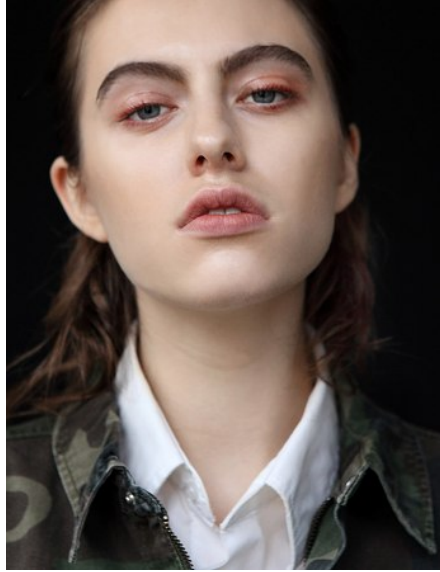

# KARIN

---

MODELS AGENCY

SALOMÃ© WALBROU

HEIGHT 176CM/5'9.5" | BUST 82CM/32.5"B | WAIST 61CM/24" | HIPS 89 CM/35" | SHOES 38.5 EU/7.5 US/5.5 UK | HAIR LIGHT BROWN | EYES BLUE/GREY

# KARIN

MODELS AGENCY

SALOMÃ© WALBROU

HEIGHT 176CM/5'9.5" | BUST 82CM/32.5"B | WAIST 61CM/24" | HIPS 89 CM/35" | SHOES 38.5 EU/7.5 US/5.5 UK | HAIR LIGHT BROWN | EYES BLUE/GREY

## SALOMÃ© WALBROU

HEIGHT 176CM/5'9.5" | BUST 82CM/32.5"B | WAIST 61CM/24" | HIPS 89 CM/35" | SHOES 38.5 EU/7.5 US/5.5 UK | HAIR LIGHT BROWN | EYES BLUE/GREY