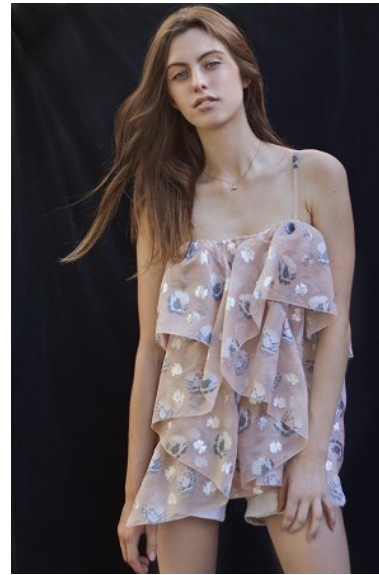

KARIN

MODELS AGENCY

SALOMÃ© WALBROU

HEIGHT 176CM/5'9.5" | BUST 82CM/32.5"B | WAIST 61CM/24" | HIPS 89 CM/35" | SHOES 38.5 EU/7.5 US/5.5 UK | HAIR LIGHT BROWN | EYES BLUE/GREY

KARIN

MODELS AGENCY

SALOMÃ© WALBROU

HEIGHT 176CM/5'9.5" | BUST 82CM/32.5"B | WAIST 61CM/24" | HIPS 89 CM/35" | SHOES 38.5 EU/7.5 US/5.5 UK | HAIR LIGHT BROWN | EYES BLUE/GREY

KARIN

MODELS AGENCY

SALOMÃ© WALBROU

HEIGHT 176CM/5'9.5" | BUST 82CM/32.5"B | WAIST 61CM/24" | HIPS 89 CM/35" | SHOES 38.5 EU/7.5 US/5.5 UK | HAIR LIGHT BROWN | EYES BLUE/GREY

KARIN

MODELS AGENCY

SALOMÃ© WALBROU

HEIGHT 176CM/5'9.5" | BUST 82CM/32.5"B | WAIST 61CM/24" | HIPS 89 CM/35" | SHOES 38.5 EU/7.5 US/5.5 UK | HAIR LIGHT BROWN | EYES BLUE/GREY