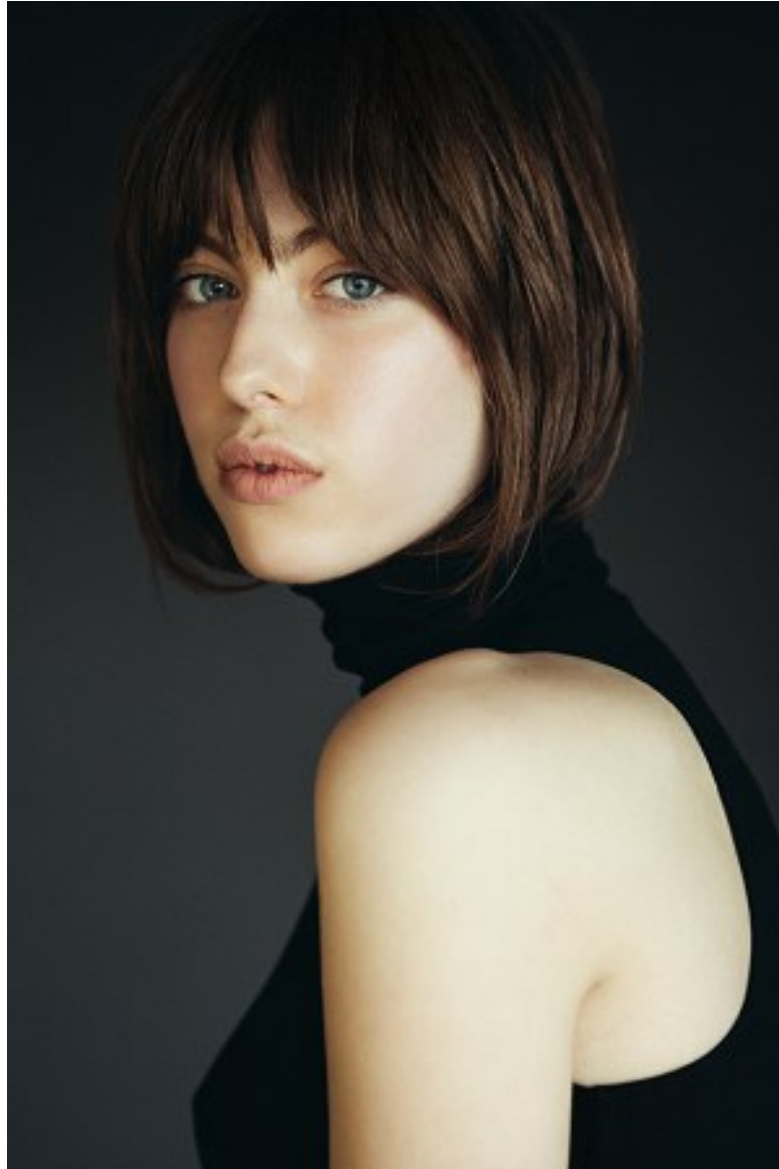

KARIN

MODELS AGENCY

SALOMÃ© WALBROU

HEIGHT 176CM/5'9.5" | BUST 82CM/32.5"B | WAIST 61CM/24" | HIPS 89 CM/35" | SHOES 38.5 EU/7.5 US/5.5 UK | HAIR LIGHT BROWN | EYES BLUE/GREY

KARIN

MODELS AGENCY

SALOMÃ© WALBROU

HEIGHT 176CM/5'9.5" | BUST 82CM/32.5"B | WAIST 61CM/24" | HIPS 89 CM/35" | SHOES 38.5 EU/7.5 US/5.5 UK | HAIR LIGHT BROWN | EYES BLUE/GREY

KARIN

MODELS AGENCY

SALOMÃ© WALBROU

HEIGHT 176CM/5'9.5" | BUST 82CM/32.5"B | WAIST 61CM/24" | HIPS 89 CM/35" | SHOES 38.5 EU/7.5 US/5.5 UK | HAIR LIGHT BROWN | EYES BLUE/GREY

KARIN

MODELS AGENCY

SALOMÃ© WALBROU

HEIGHT 176CM/5'9.5" | BUST 82CM/32.5"B | WAIST 61CM/24" | HIPS 89 CM/35" | SHOES 38.5 EU/7.5 US/5.5 UK | HAIR LIGHT BROWN | EYES BLUE/GREY