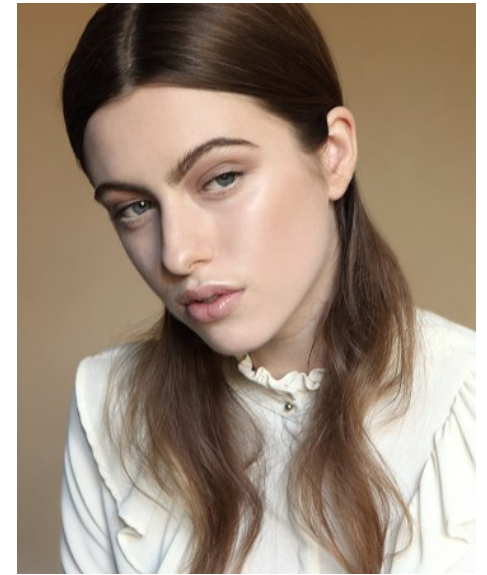

KARIN

MODELS AGENCY

SALOMÃ© WALBROU

HEIGHT 176CM/5'9.5" | BUST 82CM/32.5"B | WAIST 61CM/24" | HIPS 89 CM/35" | SHOES 38.5 EU/7.5 US/5.5 UK | HAIR LIGHT BROWN | EYES BLUE/GREY

KARIN

MODELS AGENCY

SALOMÃ© WALBROU

HEIGHT 176CM/5'9.5" | BUST 82CM/32.5"B | WAIST 61CM/24" | HIPS 89 CM/35" | SHOES 38.5 EU/7.5 US/5.5 UK | HAIR LIGHT BROWN | EYES BLUE/GREY

KARIN

MODELS AGENCY

SALOMÃ© WALBROU

HEIGHT 176CM/5'9.5" | BUST 82CM/32.5"B | WAIST 61CM/24" | HIPS 89 CM/35" | SHOES 38.5 EU/7.5 US/5.5 UK | HAIR LIGHT BROWN | EYES BLUE/GREY