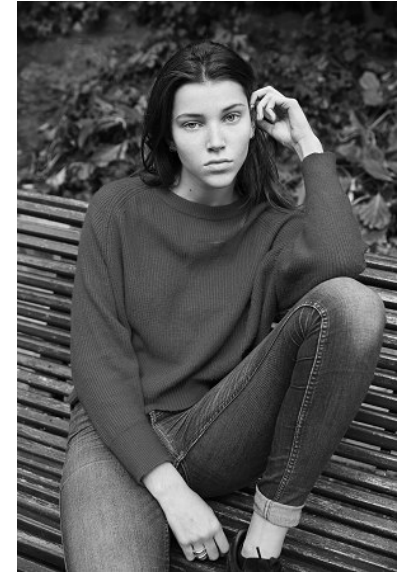

KARIN

MODELS AGENCY

NOLWENN FAIJEAN

HEIGHT 176CM/5'9.5" | BUST 83CM/32.5"C | WAIST 60CM/23.5" | HIPS 91 CM/36" | SIZE 36 EU/6 US/8 UK | SHOES 40 EU/9 US/6.5 UK | HAIR BROWN | EYES GREEN

KARIN

MODELS AGENCY

NOLWENN FAIJEAN

HEIGHT 176CM/5'9.5" | BUST 83CM/32.5"C | WAIST 60CM/23.5" | HIPS 91 CM/36" | SIZE 36 EU/6 US/8 UK | SHOES 40 EU/9 US/6.5 UK | HAIR BROWN | EYES GREEN

KARIN

MODELS AGENCY

NOLWENN FAIJEAN

HEIGHT 176CM/5'9.5" | BUST 83CM/32.5"C | WAIST 60CM/23.5" | HIPS 91 CM/36" | SIZE 36 EU/6 US/8 UK | SHOES 40 EU/9 US/6.5 UK | HAIR BROWN | EYES GREEN