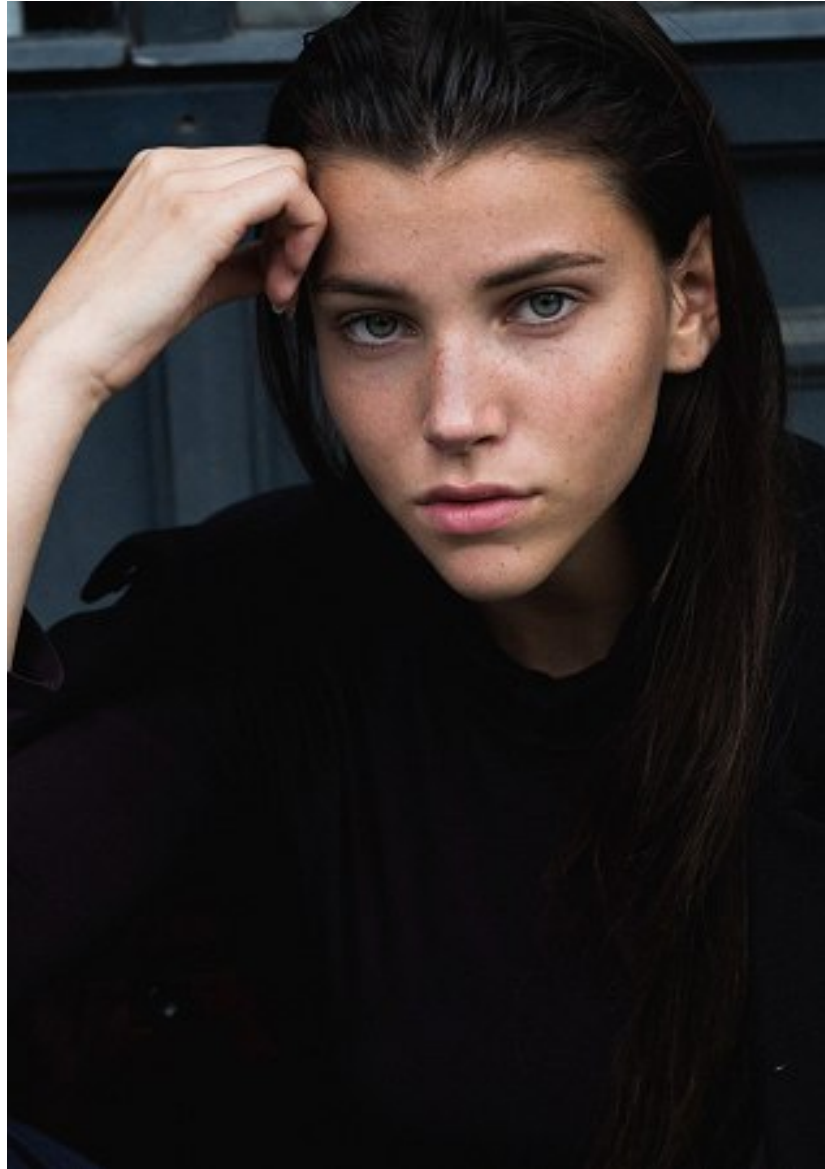

# KARIN

---

MODELS AGENCY

---

**NOLWENN FAIJEAN**

HEIGHT 176CM/5'9.5" | BUST 83CM/32.5"C | WAIST 60CM/23.5" | HIPS 91 CM/36" | SIZE 36 EU/6 US/8 UK | SHOES 40 EU/9 US/6.5 UK | HAIR BROWN | EYES GREEN