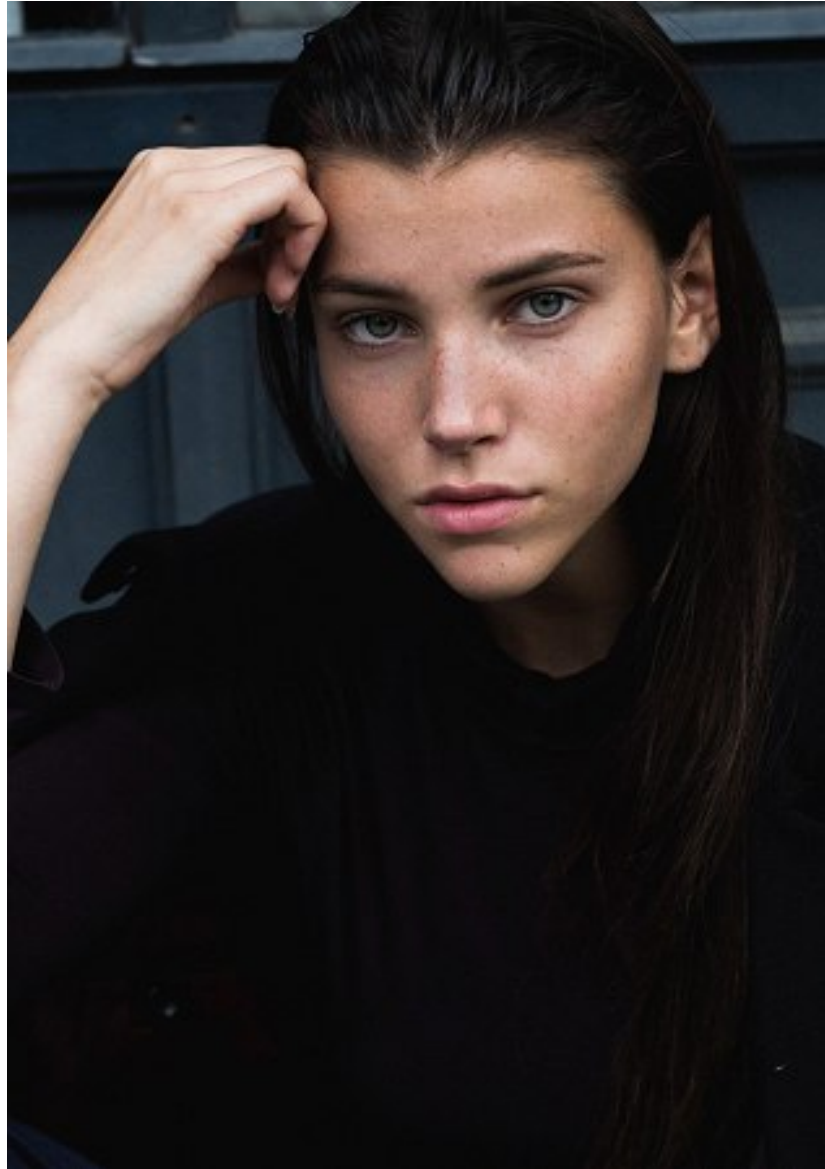

KARIN

MODELS AGENCY

NOLWENN FAIJEAN

HEIGHT 176CM/5'9.5" | BUST 83CM/32.5"C | WAIST 60CM/23.5" | HIPS 91 CM/36" | SIZE 36 EU/6 US/8 UK | SHOES 40 EU/9 US/6.5 UK | HAIR BROWN | EYES GREEN

KARIN

MODELS AGENCY

NOLWENN FAIJEAN

HEIGHT 176CM/5'9.5" | BUST 83CM/32.5"C | WAIST 60CM/23.5" | HIPS 91 CM/36" | SIZE 36 EU/6 US/8 UK | SHOES 40 EU/9 US/6.5 UK | HAIR BROWN | EYES GREEN

KARIN

MODELS AGENCY

NOLWENN FAIJEAN

HEIGHT 176CM/5'9.5" | BUST 83CM/32.5"C | WAIST 60CM/23.5" | HIPS 91 CM/36" | SIZE 36 EU/6 US/8 UK | SHOES 40 EU/9 US/6.5 UK | HAIR BROWN | EYES GREEN