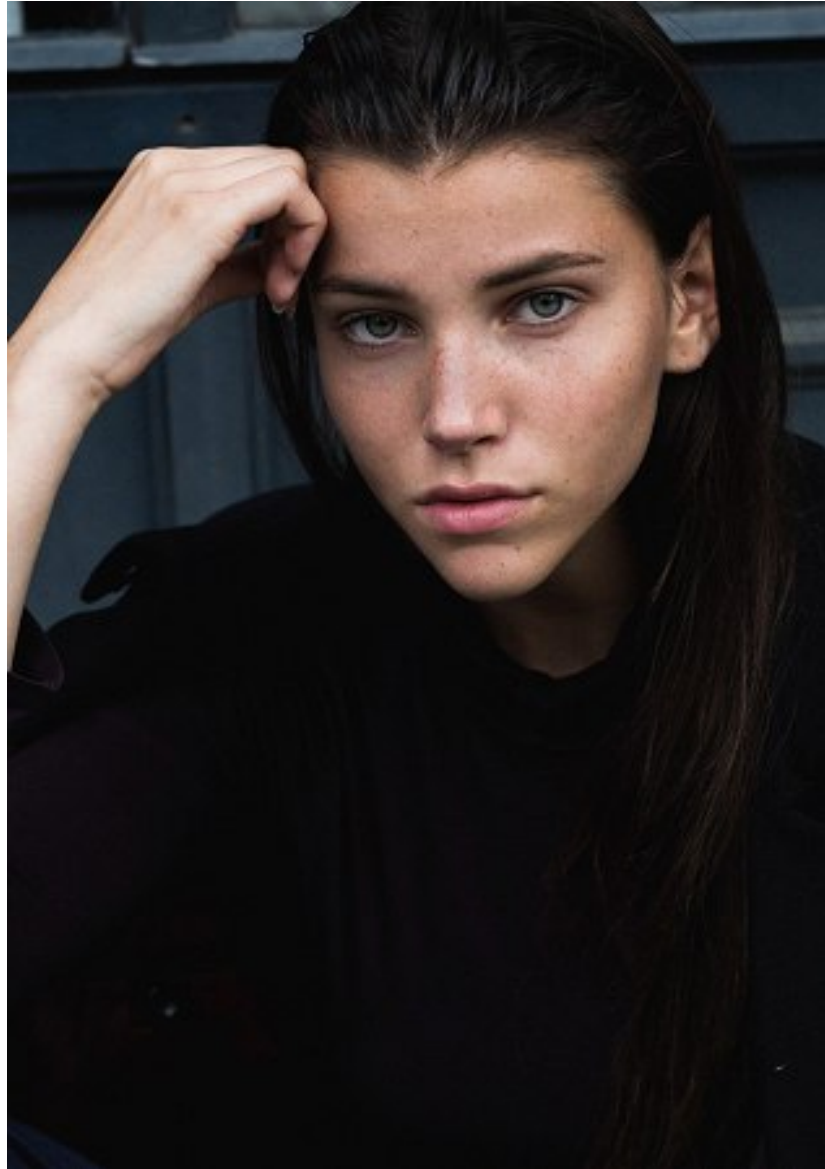

KARIN

MODELS AGENCY

NOLWENN FAIJEAN

HEIGHT 177CM/5'9.5" | BUST 82CM/32.5"C | WAIST 61CM/24" | HIPS 91 CM/36" | SIZE 36 EU/6 US/8 UK | SHOES 40 EU/9 US/6.5 UK | HAIR BROWN | EYES GREEN

KARIN

MODELS AGENCY

NOLWENN FAIJEAN

HEIGHT 177CM/5'9.5" | BUST 82CM/32.5"C | WAIST 61CM/24" | HIPS 91 CM/36" | SIZE 36 EU/6 US/8 UK | SHOES 40 EU/9 US/6.5 UK | HAIR BROWN | EYES GREEN

KARIN

MODELS AGENCY

NOLWENN FAIJEAN

HEIGHT 177CM/5'9.5" | BUST 82CM/32.5"C | WAIST 61CM/24" | HIPS 91 CM/36" | SIZE 36 EU/6 US/8 UK | SHOES 40 EU/9 US/6.5 UK | HAIR BROWN | EYES GREEN

KARIN

MODELS AGENCY

NOLWENN FAIJEAN

HEIGHT 177CM/5'9.5" | BUST 82CM/32.5" C | WAIST 61CM/24" | HIPS 91 CM/36" | SIZE 36 EU/6 US/8 UK | SHOES 40 EU/9 US/6.5 UK | HAIR BROWN | EYES GREEN