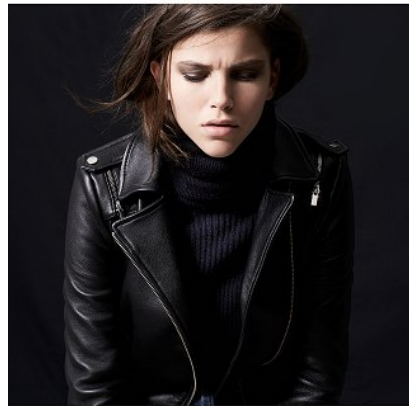

KARIN

MODELS AGENCY

NOLWENN FAIJEAN

HEIGHT 176CM/5'9.5" | BUST 83CM/32.5"C | WAIST 60CM/23.5" | HIPS 91 CM/36" | SIZE 36 EU/6 US/8 UK | SHOES 40 EU/9 US/6.5 UK | HAIR BROWN | EYES GREEN