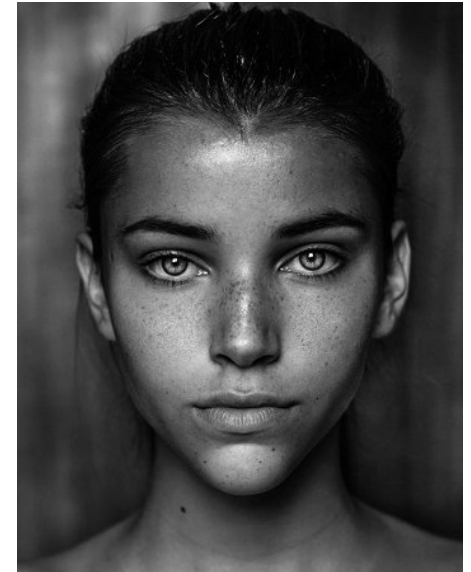

KARIN

MODELS AGENCY

NOLWENN FAIJEAN

HEIGHT 176CM/5'9.5" | BUST 83CM/32.5"C | WAIST 60CM/23.5" | HIPS 91 CM/36" | SIZE 36 EU/6 US/8 UK | SHOES 40 EU/9 US/6.5 UK | HAIR BROWN | EYES GREEN

KARIN

MODELS AGENCY

NOLWENN FAIJEAN

HEIGHT 176CM/5'9.5" | BUST 83CM/32.5"C | WAIST 60CM/23.5" | HIPS 91 CM/36" | SIZE 36 EU/6 US/8 UK | SHOES 40 EU/9 US/6.5 UK | HAIR BROWN | EYES GREEN

KARIN

MODELS AGENCY

NOLWENN FAIJEAN

HEIGHT 176CM/5'9.5" | BUST 83CM/32.5"C | WAIST 60CM/23.5" | HIPS 91 CM/36" | SIZE 36 EU/6 US/8 UK | SHOES 40 EU/9 US/6.5 UK | HAIR BROWN | EYES GREEN