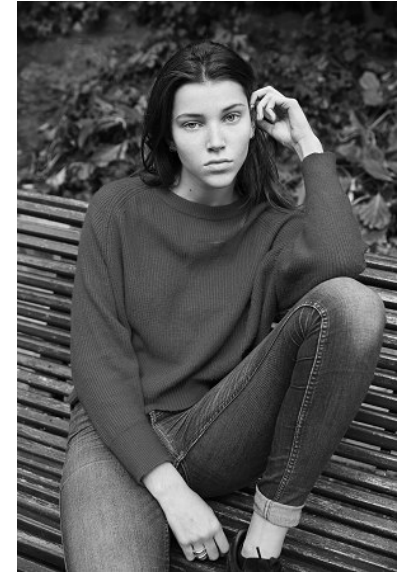

KARIN

MODELS AGENCY

NOLWENN FAIJEAN

HEIGHT 177CM/5'9.5" | BUST 82CM/32.5"C | WAIST 61CM/24" | HIPS 91 CM/36" | SIZE 36 EU/6 US/8 UK | SHOES 40 EU/9 US/6.5 UK | HAIR BROWN | EYES GREEN

KARIN

MODELS AGENCY

NOLWENN FAIJEAN

HEIGHT 177CM/5'9.5" | BUST 82CM/32.5"C | WAIST 61CM/24" | HIPS 91 CM/36" | SIZE 36 EU/6 US/8 UK | SHOES 40 EU/9 US/6.5 UK | HAIR BROWN | EYES GREEN

KARIN

MODELS AGENCY

NOLWENN FAIJEAN

HEIGHT 177CM/5'9.5" | BUST 82CM/32.5"C | WAIST 61CM/24" | HIPS 91 CM/36" | SIZE 36 EU/6 US/8 UK | SHOES 40 EU/9 US/6.5 UK | HAIR BROWN | EYES GREEN