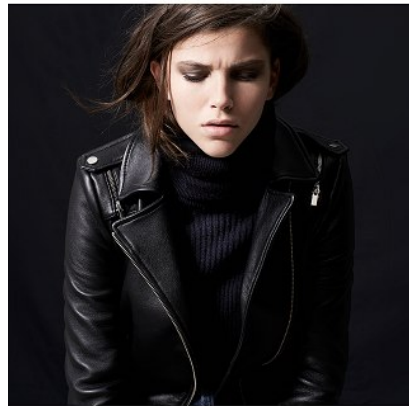

KARIN

MODELS AGENCY

NOLWENN FAIJEAN

HEIGHT 177CM/5'9.5" | BUST 82CM/32.5"C | WAIST 61CM/24" | HIPS 91 CM/36" | SIZE 36 EU/6 US/8 UK | SHOES 40 EU/9 US/6.5 UK | HAIR BROWN | EYES GREEN

KARIN

MODELS AGENCY

NOLWENN FAIJEAN

HEIGHT 177CM/5'9.5" | BUST 82CM/32.5"C | WAIST 61CM/24" | HIPS 91 CM/36" | SIZE 36 EU/6 US/8 UK | SHOES 40 EU/9 US/6.5 UK | HAIR BROWN | EYES GREEN

KARIN

MODELS AGENCY

NOLWENN FAIJEAN

HEIGHT 177CM/5'9.5" | BUST 82CM/32.5"C | WAIST 61CM/24" | HIPS 91 CM/36" | SIZE 36 EU/6 US/8 UK | SHOES 40 EU/9 US/6.5 UK | HAIR BROWN | EYES GREEN