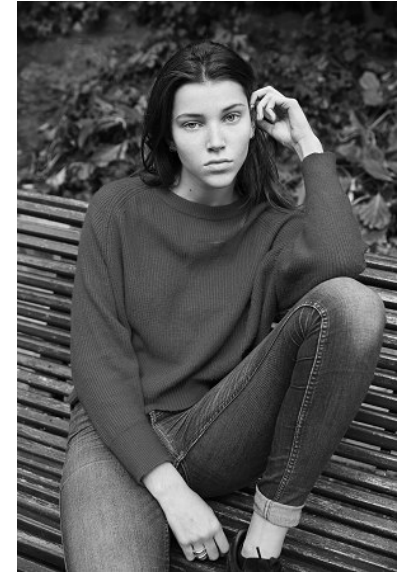

KARIN

MODELS AGENCY

NOLWENN FAIJEAN

HEIGHT 176CM/5'9.5" | BUST 83CM/32.5"C | WAIST 60CM/23.5" | HIPS 91 CM/36" | SIZE 36 EU/6 US/8 UK | SHOES 40 EU/9 US/6.5 UK | HAIR BROWN | EYES GREEN

KARIN

MODELS AGENCY

NOLWENN FAIJEAN

HEIGHT 176CM/5'9.5" | BUST 83CM/32.5"C | WAIST 60CM/23.5" | HIPS 91 CM/36" | SIZE 36 EU/6 US/8 UK | SHOES 40 EU/9 US/6.5 UK | HAIR BROWN | EYES GREEN