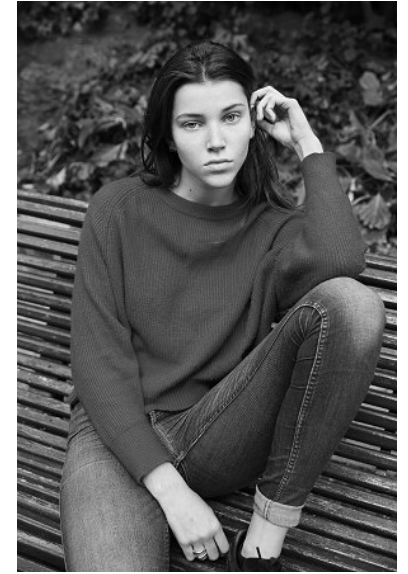

KARIN

MODELS AGENCY

NOLWENN FAIJEAN

HEIGHT 176CM/5'9.5" | BUST 83CM/32.5"C | WAIST 60CM/23.5" | HIPS 91 CM/36" | SIZE 36 EU/6 US/8 UK | SHOES 40 EU/9 US/6.5 UK | HAIR BROWN | EYES GREEN