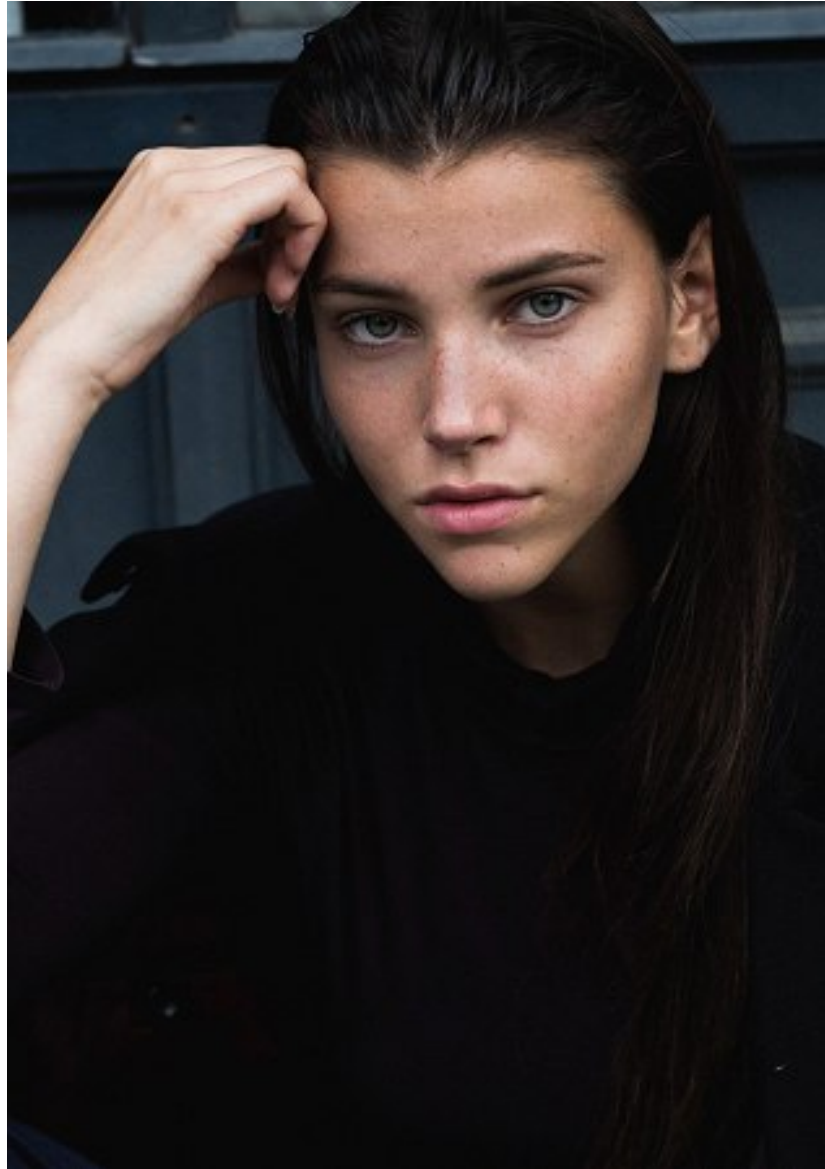

KARIN

MODELS AGENCY

NOLWENN FAIJEAN

HEIGHT 176CM/5'9.5" | BUST 83CM/32.5"C | WAIST 60CM/23.5" | HIPS 91 CM/36" | SIZE 36 EU/6 US/8 UK | SHOES 40 EU/9 US/6.5 UK | HAIR BROWN | EYES GREEN

KARIN

MODELS AGENCY

NOLWENN FAIJEAN

HEIGHT 176CM/5'9.5" | BUST 83CM/32.5"C | WAIST 60CM/23.5" | HIPS 91 CM/36" | SIZE 36 EU/6 US/8 UK | SHOES 40 EU/9 US/6.5 UK | HAIR BROWN | EYES GREEN