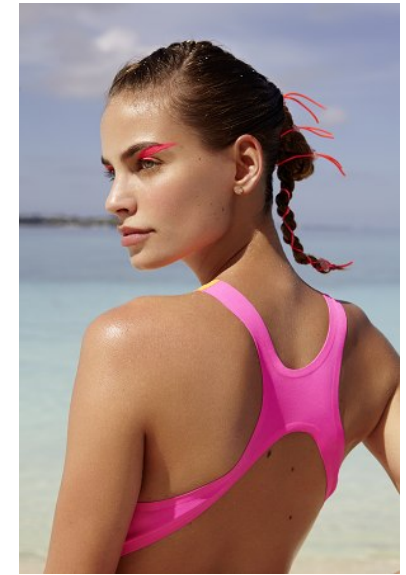

KARIN

MODELS AGENCY

CARMEN BRUNDLER

HEIGHT 173CM/5'8" | BUST 81CM/32"B/C | WAIST 63CM/25" | HIPS 89 CM/35" | SHOES 38 EU/7 US/5 UK | HAIR LIGHT BROWN | EYES GREEN

KARIN

MODELS AGENCY

CARMEN BRUNDLER

HEIGHT 173CM/5'8" | BUST 81CM/32"B/C | WAIST 63CM/25" | HIPS 89 CM/35" | SHOES 38 EU/7 US/5 UK | HAIR LIGHT BROWN | EYES GREEN