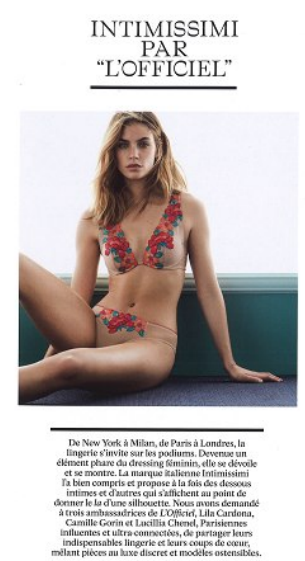

KARIN

MODELS AGENCY

CARMEN BRUNDLER

HEIGHT 173CM/5'8" | BUST 81CM/32"B/C | WAIST 63CM/25" | HIPS 89 CM/35" | SHOES 38 EU/7 US/5 UK | HAIR LIGHT BROWN | EYES GREEN

KARIN

MODELS AGENCY

CARMEN BRUNDLER

HEIGHT 173CM/5'8" | BUST 81CM/32"B/C | WAIST 63CM/25" | HIPS 89 CM/35" | SHOES 38 EU/7 US/5 UK | HAIR LIGHT BROWN | EYES GREEN