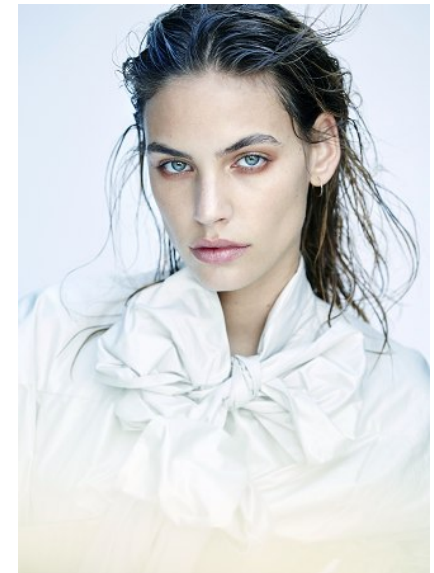

KARIN

MODELS AGENCY

CARMEN BRUNDLER

HEIGHT 173CM/5'8" | BUST 81CM/32"B/C | WAIST 63CM/25" | HIPS 89 CM/35" | SHOES 38 EU/7 US/5 UK | HAIR LIGHT BROWN | EYES GREEN