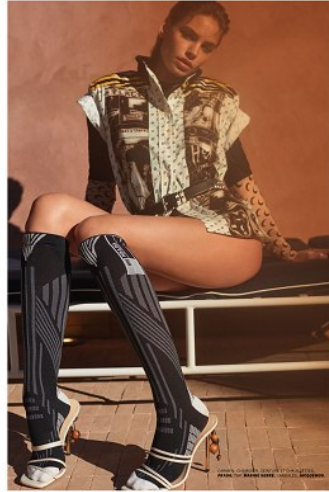

KARIN

MODELS AGENCY

CARMEN BRUNDLER

HEIGHT 173CM/5'8" | BUST 81CM/32"B/C | WAIST 63CM/25" | HIPS 89 CM/35" | SHOES 38 EU/7 US/5 UK | HAIR LIGHT BROWN | EYES GREEN

KARIN

MODELS AGENCY

CARMEN BRUNDLER

HEIGHT 173CM/5'8" | BUST 81CM/32"B/C | WAIST 63CM/25" | HIPS 89 CM/35" | SHOES 38 EU/7 US/5 UK | HAIR LIGHT BROWN | EYES GREEN