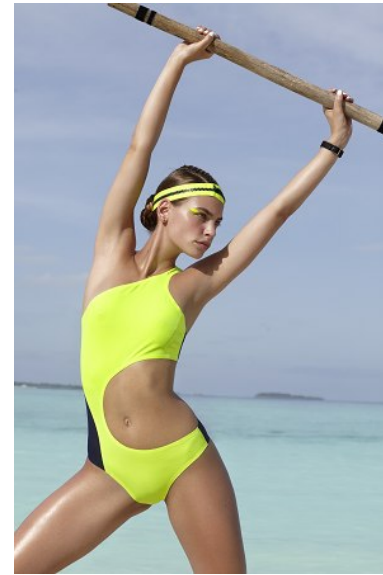

KARIN

MODELS AGENCY

CARMEN BRUNDLER

HEIGHT 173CM/5'8" | BUST 81CM/32"B/C | WAIST 63CM/25" | HIPS 89 CM/35" | SHOES 38 EU/7 US/5 UK | HAIR LIGHT BROWN | EYES GREEN

KARIN

MODELS AGENCY

CARMEN BRUNDLER

HEIGHT 173CM/5'8" | BUST 81CM/32"B/C | WAIST 63CM/25" | HIPS 89 CM/35" | SHOES 38 EU/7 US/5 UK | HAIR LIGHT BROWN | EYES GREEN