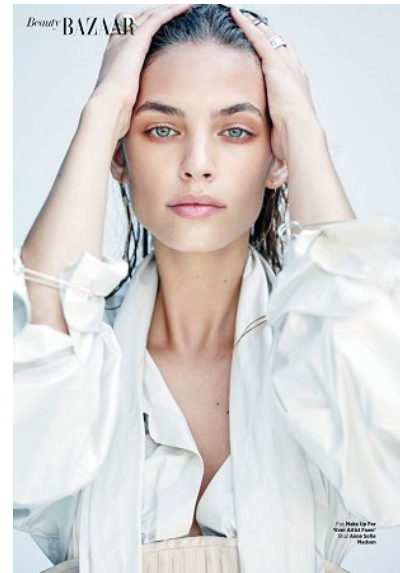

KARIN

MODELS AGENCY

CARMEN BRUNDLER

HEIGHT 173CM/5'8" | BUST 81CM/32"B/C | WAIST 63CM/25" | HIPS 89 CM/35" | SHOES 38 EU/7 US/5 UK | HAIR LIGHT BROWN | EYES GREEN

KARIN

MODELS AGENCY

CARMEN BRUNDLER

HEIGHT 173CM/5'8" | BUST 81CM/32"B/C | WAIST 63CM/25" | HIPS 89 CM/35" | SHOES 38 EU/7 US/5 UK | HAIR LIGHT BROWN | EYES GREEN