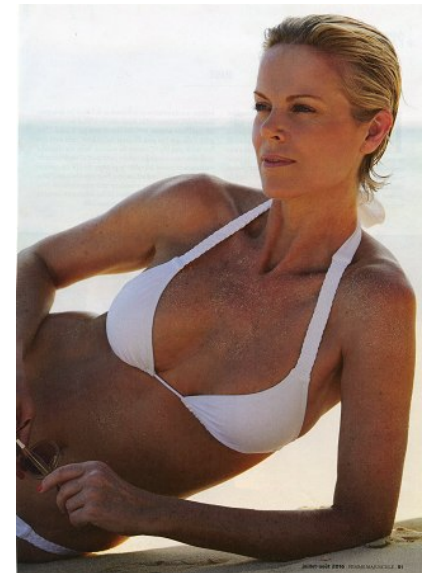

KARIN

MODELS AGENCY

JENNIFER WILLIAMS

HEIGHT 180CM/5'11" | BUST 91CM/36"B/C | WAIST 66CM/26" | HIPS 92CM/36" | SHOES 39 EU/8 US/6 UK | HAIR BLONDE | EYES BLUE