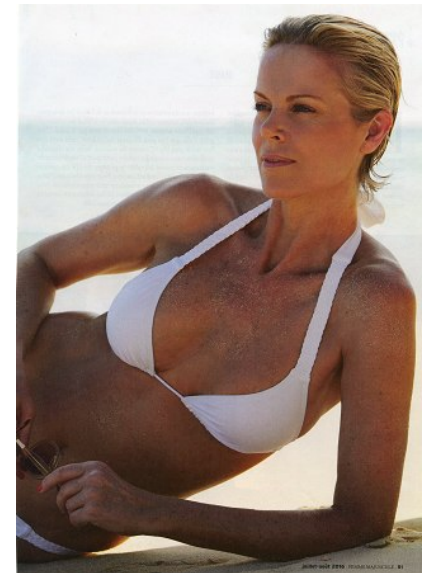

KARIN

MODELS AGENCY

JENNIFER WILLIAMS

HEIGHT 180CM/5'11" | BUST 91CM/36"B/C | WAIST 66CM/26" | HIPS 92CM/36" | SHOES 39 EU/8 US/6 UK | HAIR BLONDE | EYES BLUE

KARIN

MODELS AGENCY

JENNIFER WILLIAMS

HEIGHT 180CM/5'11" | BUST 91CM/36"B/C | WAIST 66CM/26" | HIPS 92CM/36" | SHOES 39 EU/8 US/6 UK | HAIR BLONDE | EYES BLUE

KARIN

MODELS AGENCY

JENNIFER WILLIAMS

HEIGHT 180CM/5'11" | BUST 91CM/36"B/C | WAIST 66CM/26" | HIPS 92CM/36" | SHOES 39 EU/8 US/6 UK | HAIR BLONDE | EYES BLUE