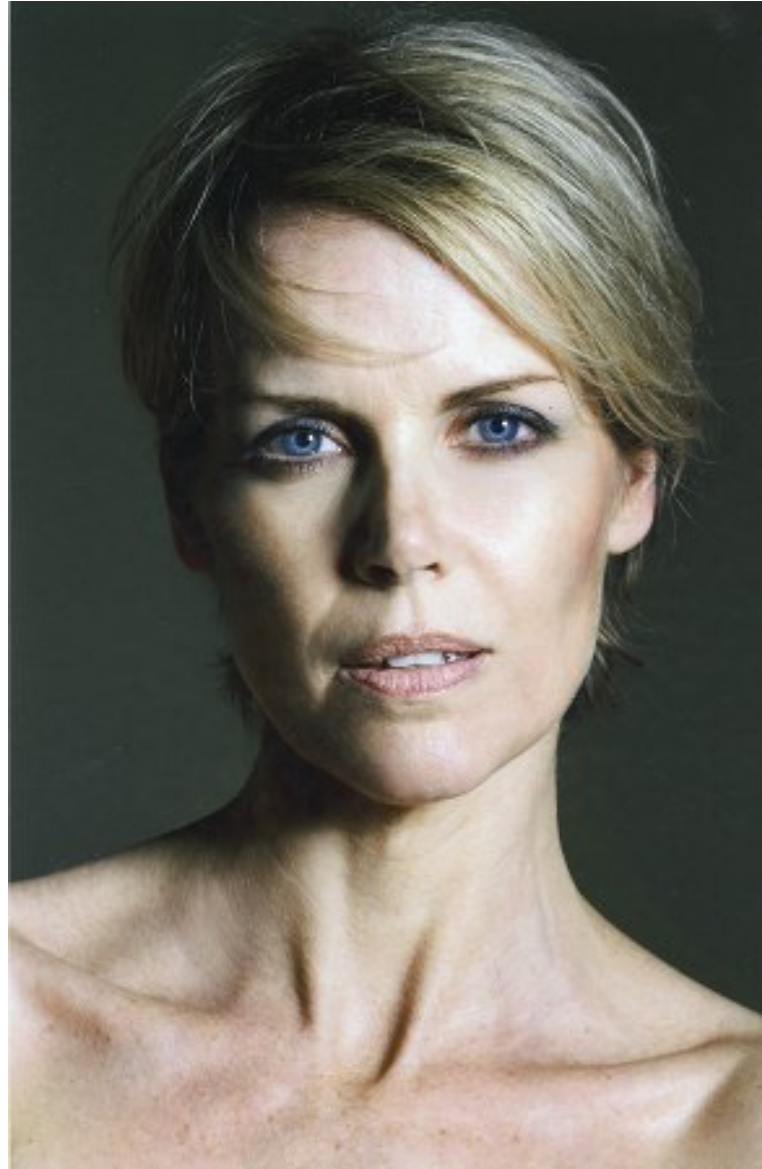

# KARIN

---

MODELS AGENCY

JENNIFER WILLIAMS

HEIGHT 180CM/5'11" | BUST 91CM/36"B/C | WAIST 66CM/26" | HIPS 92CM/36" | SHOES 39 EU/8 US/6 UK | HAIR BLONDE | EYES BLUE

## JENNIFER WILLIAMS

HEIGHT 180CM/5'11" | BUST 91CM/36"B/C | WAIST 66CM/26" | HIPS 92CM/36" | SHOES 39 EU/8 US/6 UK | HAIR BLONDE | EYES BLUE