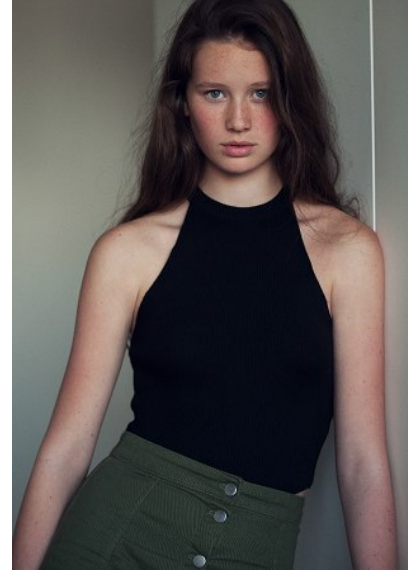

# KARIN

---

MODELS AGENCY

---

**MICHELLE HERBEN**

HEIGHT 182CM/5'11.5" | BUST 83CM/32.5" | WAIST 62CM/24.5" | HIPS 91 CM/36" | SHOES 40.5 EU/9.5 US/7 UK | HAIR BROWN | EYES GREEN/GREY

## MODELS AGENCY

**MICHELLE HERBEN**

HEIGHT 182CM/5'11.5" | BUST 83CM/32.5" | WAIST 62CM/24.5" | HIPS 91 CM/36" | SHOES 40.5 EU/9.5 US/7 UK | HAIR BROWN | EYES GREEN/GREY