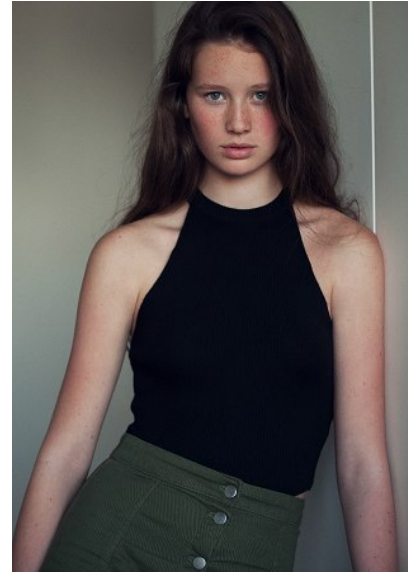

KARIN

MODELS AGENCY

MICHELLE HERBEN

HEIGHT 182CM/5'11.5" | BUST 83CM/32.5" | WAIST 62CM/24.5" | HIPS 91 CM/36" | SHOES 40.5 EU/9.5 US/7 UK | HAIR BROWN | EYES GREEN/GREY