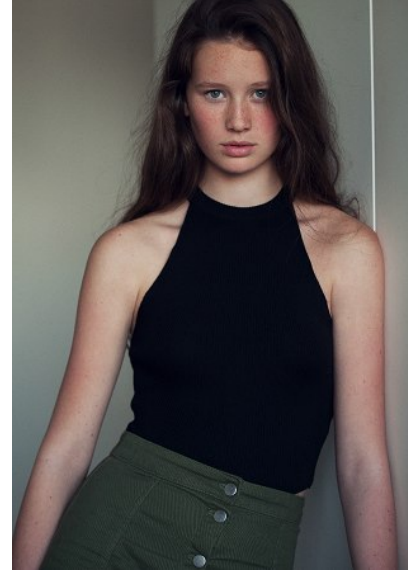

KARIN

MODELS AGENCY

MICHELLE HERBEN

HEIGHT 182CM/5'11.5" | BUST 83CM/32.5" | WAIST 62CM/24.5" | HIPS 91 CM/36" | SHOES 40.5 EU/9.5 US/7 UK | HAIR BROWN | EYES GREEN/GREY

KARIN

MODELS AGENCY

MICHELLE HERBEN

HEIGHT 182CM/5'11.5" | BUST 83CM/32.5" | WAIST 62CM/24.5" | HIPS 91 CM/36" | SHOES 40.5 EU/9.5 US/7 UK | HAIR BROWN | EYES GREEN/GREY