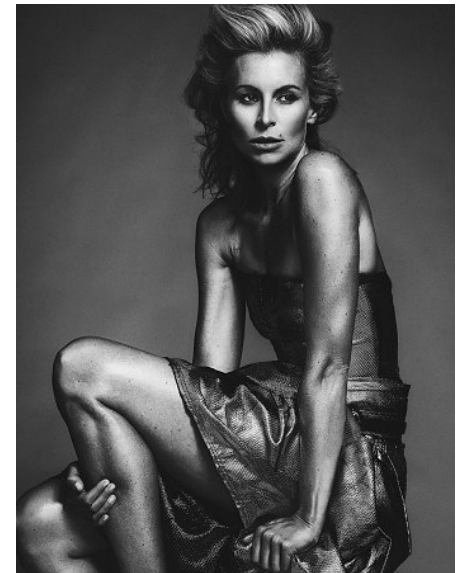

KARIN

MODELS AGENCY

NIKI TAYLOR

HEIGHT 180CM/5'11" | BUST 86CM/34" | HIPS 89 CM/35" | SHOES 43.5 EU/12.5 US/9 UK | HAIR BLONDE | EYES GREEN