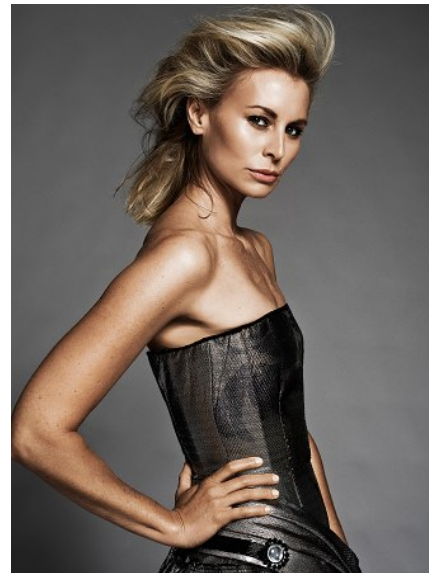

KARIN

MODELS AGENCY

NIKI TAYLOR

HEIGHT 180CM/5'11" | BUST 86CM/34" | HIPS 89 CM/35" | SHOES 43.5 EU/12.5 US/9 UK | HAIR BLONDE | EYES GREEN