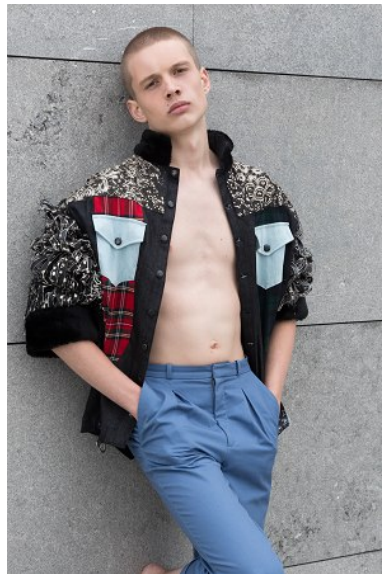

KARIN

MODELS AGENCY

SVEN GERAETS

HEIGHT 187CM/6'1.5" | CHEST 89CM/35" | WAIST 78CM/30.5" | HIPS 90CM/35.5" | SHOES 42 EU/8.5 US/8 UK | HAIR DARK BLONDE | EYES BROWN