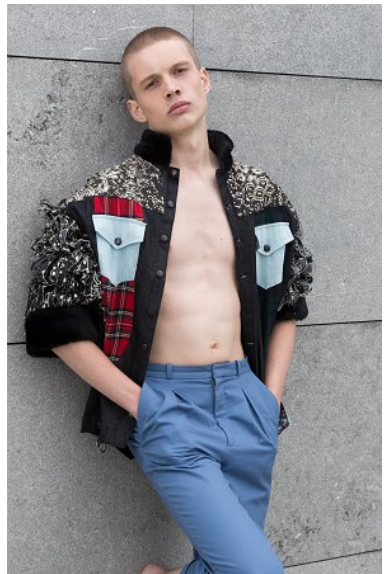

KARIN

MODELS AGENCY

SVEN GERAETS

HEIGHT 187CM/6'1.5" | CHEST 89CM/35" | WAIST 78CM/30.5" | HIPS 90CM/35.5" | SHOES 42 EU/8.5 US/8 UK | HAIR DARK BLONDE | EYES BROWN

KARIN

MODELS AGENCY

SVEN GERAETS

HEIGHT 187CM/6'1.5" | CHEST 89CM/35" | WAIST 78CM/30.5" | HIPS 90CM/35.5" | SHOES 42 EU/8.5 US/8 UK | HAIR DARK BLONDE | EYES BROWN

KARIN

MODELS AGENCY

SVEN GERAETS

HEIGHT 187CM/6'1.5" | CHEST 89CM/35" | WAIST 78CM/30.5" | HIPS 90CM/35.5" | SHOES 42 EU/8.5 US/8 UK | HAIR DARK BLONDE | EYES BROWN