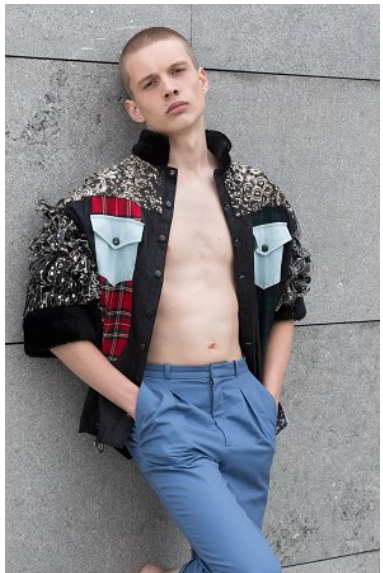

KARIN

MODELS AGENCY

SVEN GERAETS

HEIGHT 187CM/6'1.5" | CHEST 89CM/35" | WAIST 78CM/30.5" | HIPS 90CM/35.5" | SHOES 42 EU/8.5 US/8 UK | HAIR DARK BLONDE | EYES BROWN

KARIN

MODELS AGENCY

SVEN GERAETS

HEIGHT 187CM/6'1.5" | CHEST 89CM/35" | WAIST 78CM/30.5" | HIPS 90CM/35.5" | SHOES 42 EU/8.5 US/8 UK | HAIR DARK BLONDE | EYES BROWN

KARIN

MODELS AGENCY

SVEN GERAETS

HEIGHT 187CM/6'1.5" | CHEST 89CM/35" | WAIST 78CM/30.5" | HIPS 90CM/35.5" | SHOES 42 EU/8.5 US/8 UK | HAIR DARK BLONDE | EYES BROWN