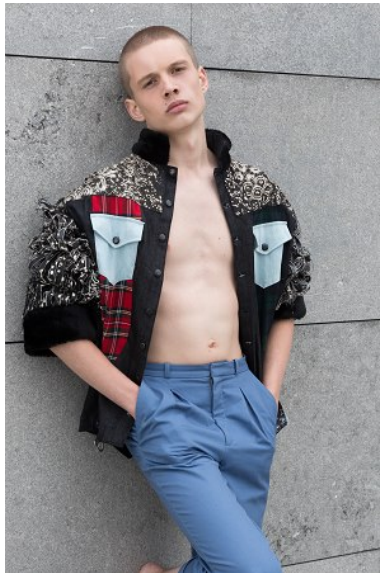

KARIN

MODELS AGENCY

SVEN GERAETS

HEIGHT 187CM/6'1.5" | CHEST 89CM/35" | WAIST 78CM/30.5" | HIPS 90CM/35.5" | SHOES 42 EU/8.5 US/8 UK | HAIR DARK BLONDE | EYES BROWN

KARIN

MODELS AGENCY

SVEN GERAETS

HEIGHT 187CM/6'1.5" | CHEST 89CM/35" | WAIST 78CM/30.5" | HIPS 90CM/35.5" | SHOES 42 EU/8.5 US/8 UK | HAIR DARK BLONDE | EYES BROWN

KARIN

MODELS AGENCY

SVEN GERAETS

HEIGHT 187CM/6'1.5" | CHEST 89CM/35" | WAIST 78CM/30.5" | HIPS 90CM/35.5" | SHOES 42 EU/8.5 US/8 UK | HAIR DARK BLONDE | EYES BROWN