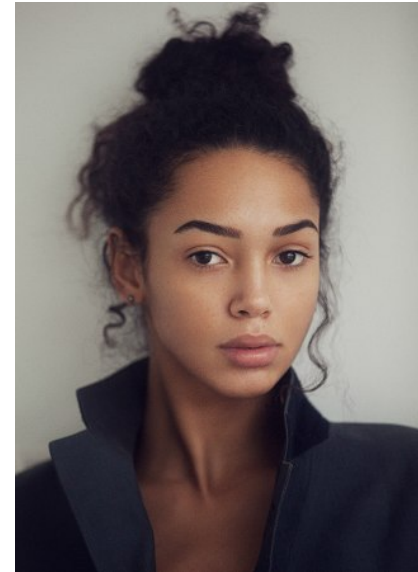

KARIN

MODELS AGENCY

NOUR

HEIGHT 177CM/5'9.5" | BUST 81CM/32" | WAIST 61CM/24" | HIPS 89 CM/35" | SHOES 41 EU/10 US/7 UK | HAIR BLACK | EYES BROWN

KARIN

MODELS AGENCY

NOUR

HEIGHT 177CM/5'9.5" | BUST 81CM/32" | WAIST 61CM/24" | HIPS 89 CM/35" | SHOES 41 EU/10 US/7 UK | HAIR BLACK | EYES BROWN