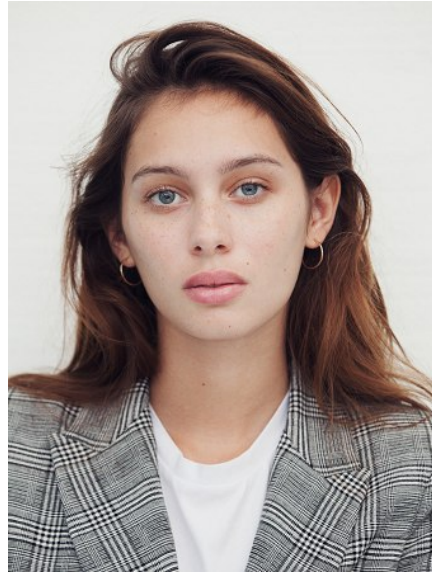

KARIN

MODELS AGENCY

LÃ©A GARGIULO

HEIGHT 173CM/5'8" | BUST 85CM/33.5"C | WAIST 60CM/23.5" | HIPS 88CM/34.5" | SHOES 38 EU/7 US/5 UK | HAIR BROWN | EYES BLUE

KARIN

MODELS AGENCY

LĀA
DALLA SPERIMENTAZIONE
JANE ENHANCING LABS

LĀA
DALLA SPERIMENTAZIONE
DANSKY P/ENHANCING LABS

LĀA GARGIULO

HEIGHT 173CM/5'8" | BUST 85CM/33.5"C | WAIST 60CM/23.5" | HIPS 88CM/34.5" | SHOES 38 EU/7 US/5 UK | HAIR BROWN | EYES BLUE

KARIN

MODELS AGENCY