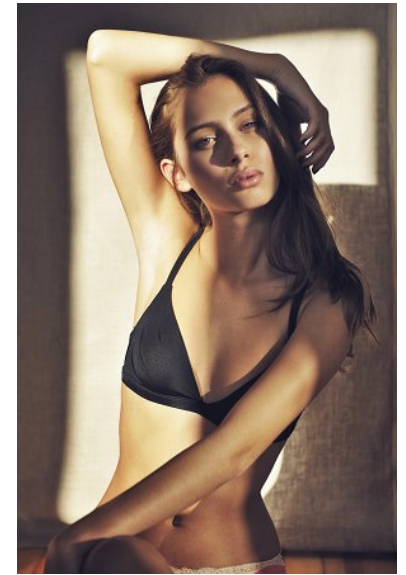

KARIN

MODELS AGENCY

LÃ©A GARGIULO

HEIGHT 173CM/5'8" | BUST 85CM/33.5"C | WAIST 60CM/23.5" | HIPS 88CM/34.5" | SHOES 38 EU/7 US/5 UK | HAIR BROWN | EYES BLUE