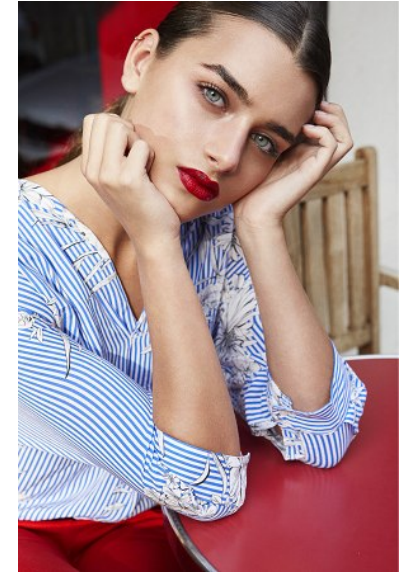

KARIN

MODELS AGENCY

CARLA MORELLI

HEIGHT 172CM/5'7.5" | BUST 78CM/30.5"A | WAIST 61CM/24" | HIPS 88CM/34.5" | SHOES 39 EU/8 US/6 UK | HAIR LIGHT BROWN | EYES BLUE/GREEN

KARIN

MODELS AGENCY

CARLA MORELLI

HEIGHT 172CM/5'7.5" | BUST 78CM/30.5"A | WAIST 61CM/24" | HIPS 88CM/34.5" | SHOES 39 EU/8 US/6 UK | HAIR LIGHT BROWN | EYES BLUE/GREEN