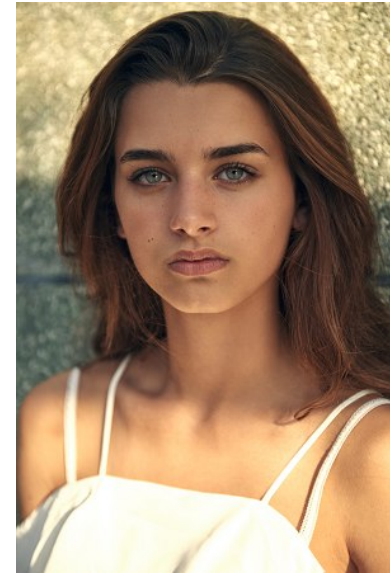

KARIN

MODELS AGENCY

CARLA MORELLI

HEIGHT 172CM/5'7.5" | BUST 78CM/30.5"A | WAIST 61CM/24" | HIPS 88CM/34.5" | SHOES 39 EU/8 US/6 UK | HAIR LIGHT BROWN | EYES BLUE/GREEN

KARIN

MODELS AGENCY

CARLA MORELLI

HEIGHT 172CM/5'7.5" | BUST 78CM/30.5"A | WAIST 61CM/24" | HIPS 88CM/34.5" | SHOES 39 EU/8 US/6 UK | HAIR LIGHT BROWN | EYES BLUE/GREEN