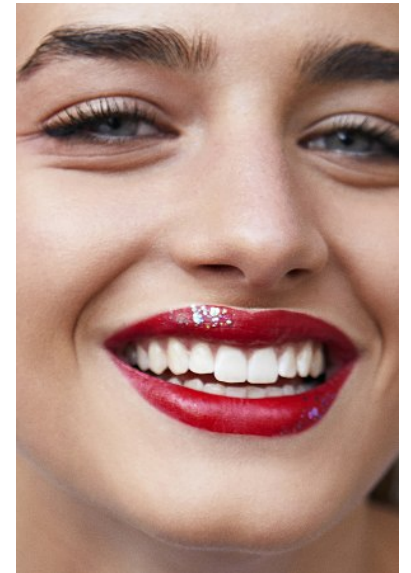

KARIN

MODELS AGENCY

CARLA MORELLI

HEIGHT 172CM/5'7.5" | BUST 78CM/30.5"A | WAIST 61CM/24" | HIPS 88CM/34.5" | SHOES 39 EU/8 US/6 UK | HAIR LIGHT BROWN | EYES BLUE/GREEN