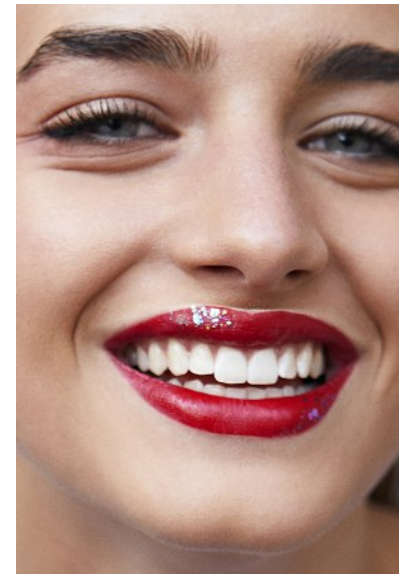

KARIN

MODELS AGENCY

CARLA MORELLI

HEIGHT 172CM/5'7.5" | BUST 78CM/30.5"A | WAIST 61CM/24" | HIPS 88CM/34.5" | SHOES 39 EU/8 US/6 UK | HAIR LIGHT BROWN | EYES BLUE/GREEN