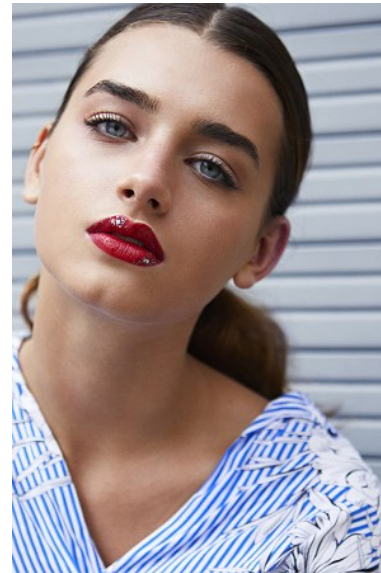

KARIN

MODELS AGENCY

CARLA MORELLI

HEIGHT 172CM/5'7.5" | BUST 78CM/30.5"A | WAIST 61CM/24" | HIPS 88CM/34.5" | SHOES 39 EU/8 US/6 UK | HAIR LIGHT BROWN | EYES BLUE/GREEN