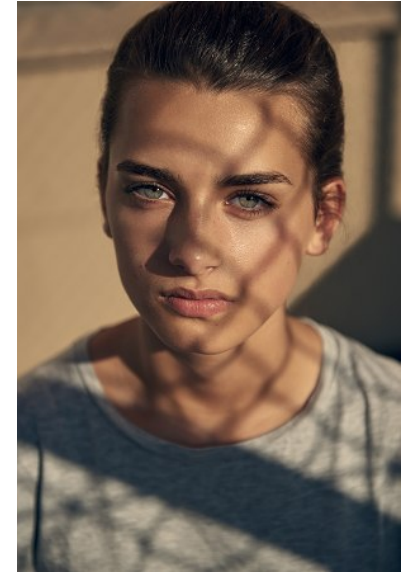

KARIN

MODELS AGENCY

CARLA MORELLI

HEIGHT 172CM/5'7.5" | BUST 78CM/30.5"A | WAIST 61CM/24" | HIPS 88CM/34.5" | SHOES 39 EU/8 US/6 UK | HAIR LIGHT BROWN | EYES BLUE/GREEN