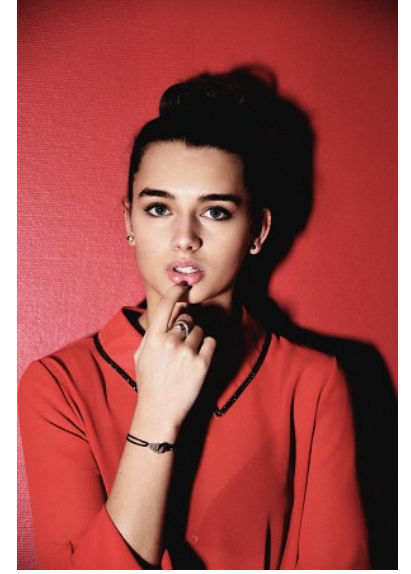

# KARIN

---

MODELS AGENCY

---

CARLA MORELLI

HEIGHT 172CM/5'7.5" | BUST 78CM/30.5"A | WAIST 61CM/24" | HIPS 88CM/34.5" | SHOES 39 EU/8 US/6 UK | HAIR LIGHT BROWN | EYES BLUE/GREEN

## MODELS AGENCY

CARLA MORELLI

HEIGHT 172CM/5'7.5" | BUST 78CM/30.5"A | WAIST 61CM/24" | HIPS 88CM/34.5" | SHOES 39 EU/8 US/6 UK | HAIR LIGHT BROWN | EYES BLUE/GREEN