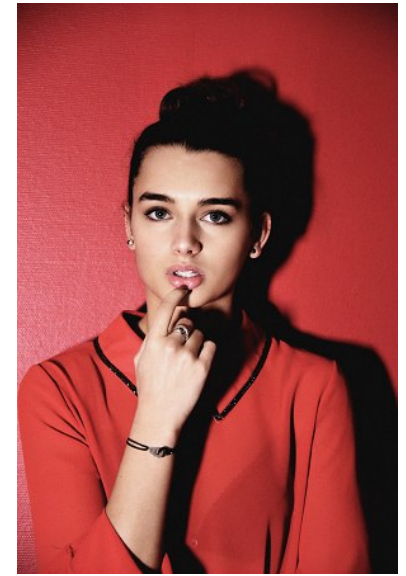

# KARIN

---

MODELS AGENCY

CARLA MORELLI

HEIGHT 172CM/5'7.5" | BUST 78CM/30.5"A | WAIST 61CM/24" | HIPS 88CM/34.5" | SHOES 39 EU/8 US/6 UK | HAIR LIGHT BROWN | EYES BLUE/GREEN

## MODELS AGENCY

CARLA MORELLI

HEIGHT 172CM/5'7.5" | BUST 78CM/30.5"A | WAIST 61CM/24" | HIPS 88CM/34.5" | SHOES 39 EU/8 US/6 UK | HAIR LIGHT BROWN | EYES BLUE/GREEN