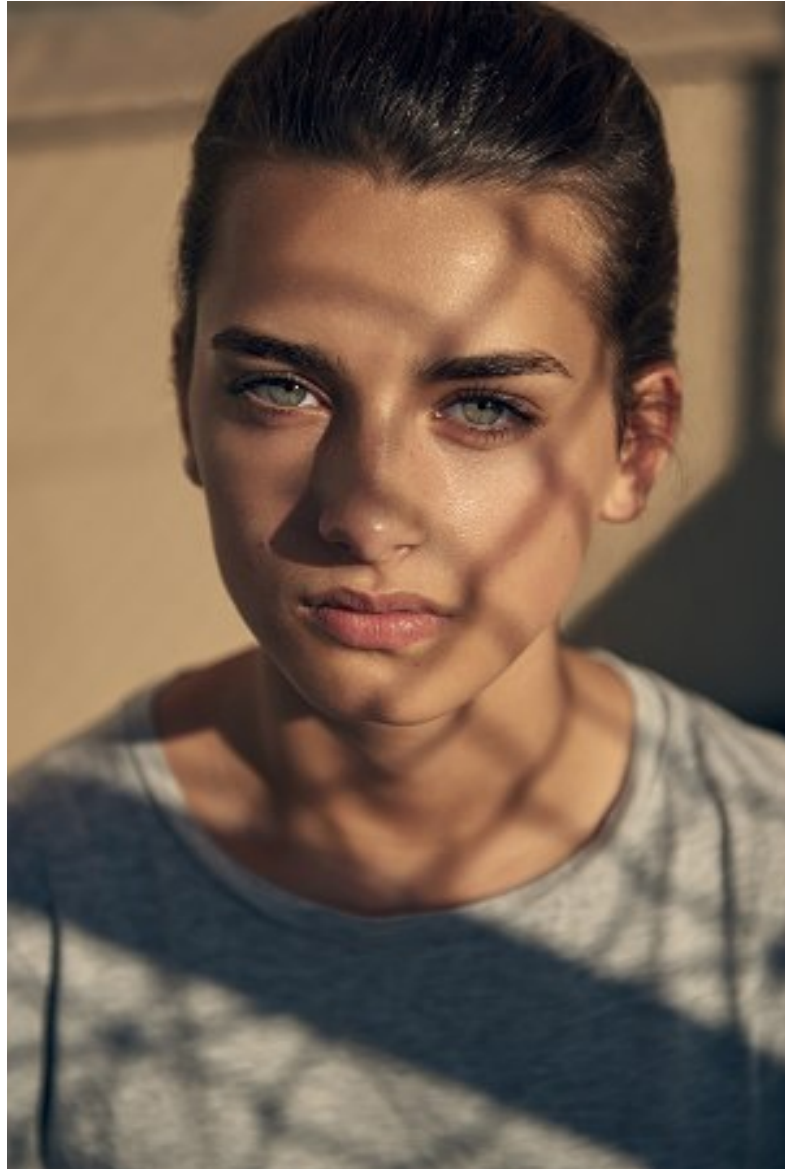

# KARIN

---

MODELS AGENCY

---

CARLA MORELLI

HEIGHT 172CM/5'7.5" | BUST 78CM/30.5"A | WAIST 61CM/24" | HIPS 88CM/34.5" | SHOES 39 EU/8 US/6 UK | HAIR LIGHT BROWN | EYES BLUE/GREEN