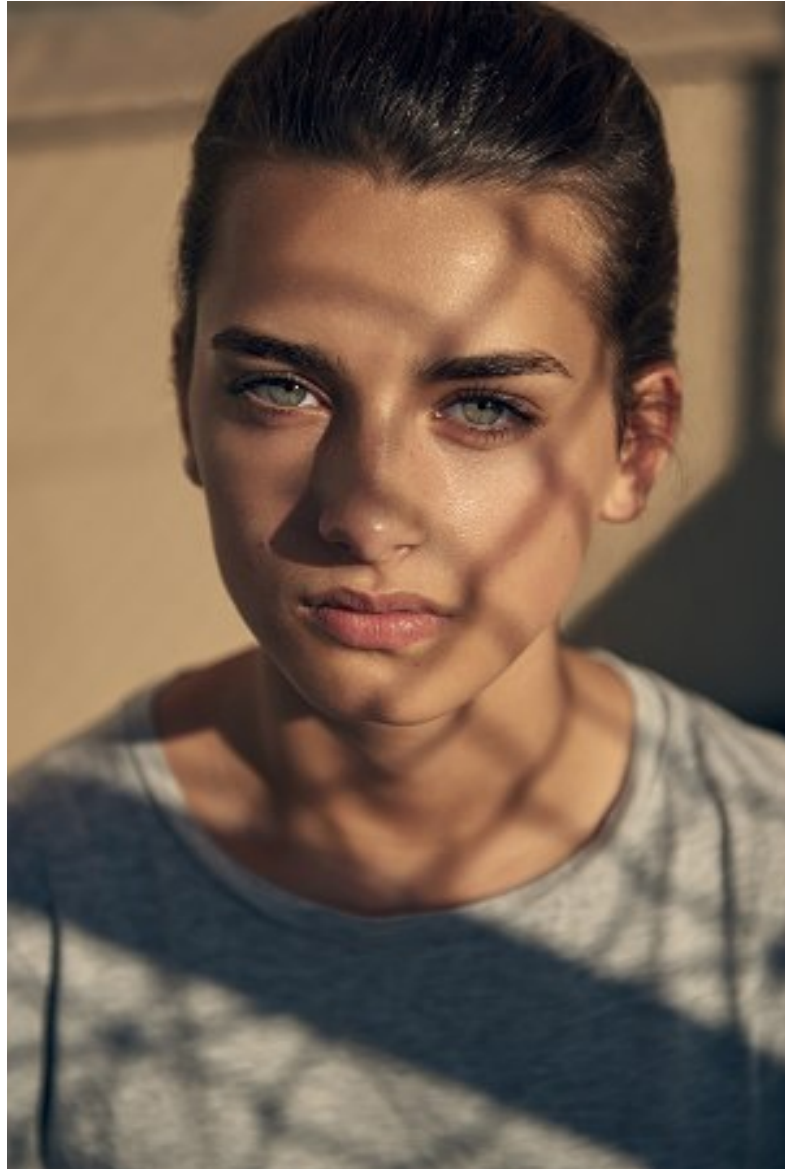

KARIN

MODELS AGENCY

CARLA MORELLI

HEIGHT 172CM/5'7.5" | BUST 78CM/30.5"A | WAIST 61CM/24" | HIPS 88CM/34.5" | SHOES 39 EU/8 US/6 UK | HAIR LIGHT BROWN | EYES BLUE/GREEN

KARIN

MODELS AGENCY

CARLA MORELLI

HEIGHT 172CM/5'7.5" | BUST 78CM/30.5"A | WAIST 61CM/24" | HIPS 88CM/34.5" | SHOES 39 EU/8 US/6 UK | HAIR LIGHT BROWN | EYES BLUE/GREEN