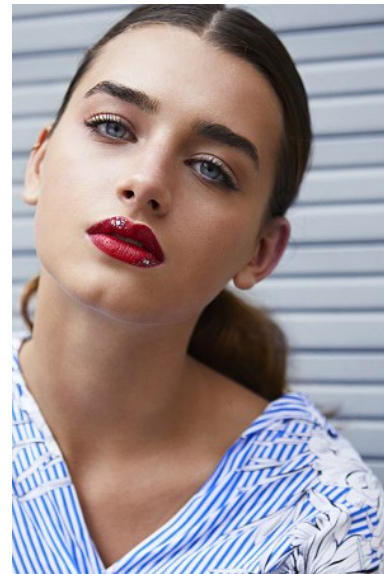

KARIN

MODELS AGENCY

CARLA MORELLI

HEIGHT 172CM/5'7.5" | BUST 78CM/30.5"A | WAIST 61CM/24" | HIPS 88CM/34.5" | SHOES 39 EU/8 US/6 UK | HAIR LIGHT BROWN | EYES BLUE/GREEN