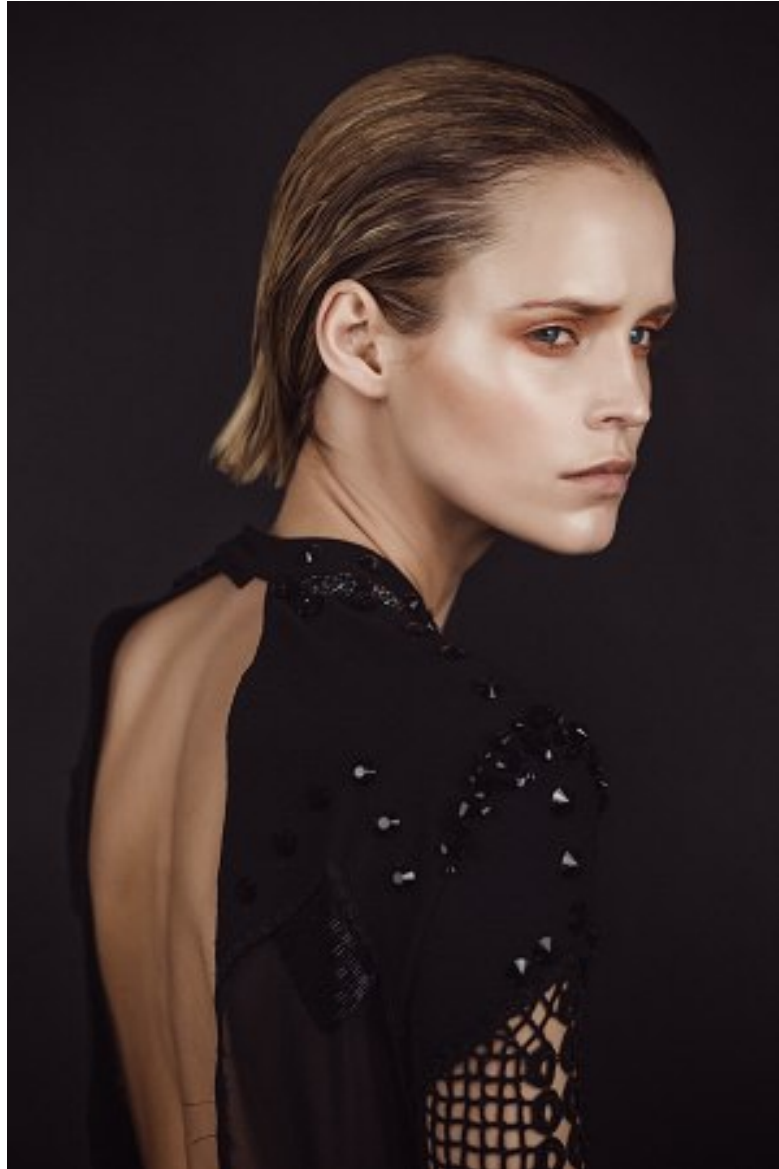

KARIN

MODELS AGENCY

CĂLINE SIETSKE

HEIGHT 175CM/5'9" | BUST 84CM/33" | WAIST 60CM/23.5" | HIPS 89 CM/35" | SHOES 39 EU/8 US/6 UK | HAIR BLONDE | EYES BLUE

KARIN

MODELS AGENCY

CĂ©LINE SIETSKE

HEIGHT 175CM/5'9" | BUST 84CM/33" | WAIST 60CM/23.5" | HIPS 89 CM/35" | SHOES 39 EU/8 US/6 UK | HAIR BLONDE | EYES BLUE