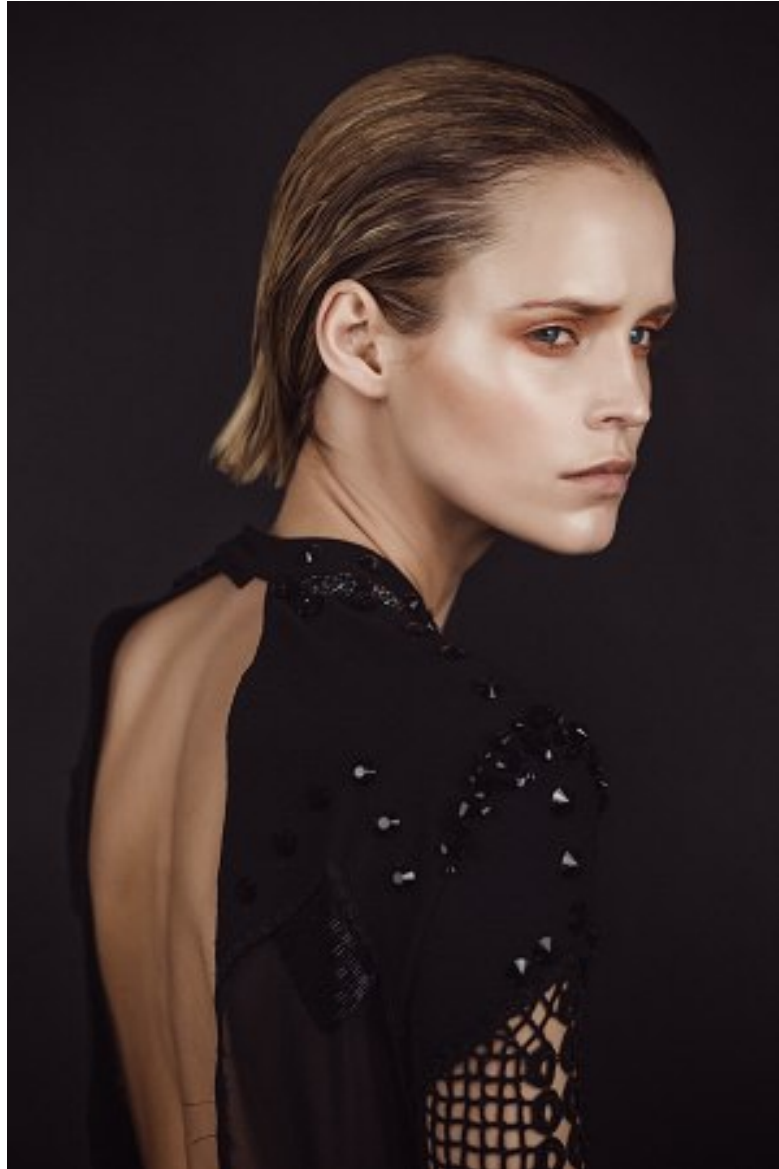

KARIN

MODELS AGENCY

CÄ©LINE SIETSKE

HEIGHT 175CM/5'9" | BUST 84CM/33" | WAIST 60CM/23.5" | HIPS 89 CM/35" | SHOES 39 EU/8 US/6 UK | HAIR BLONDE | EYES BLUE

KARIN

MODELS AGENCY

CĂ©LINE SIETSKE

HEIGHT 175CM/5'9" | BUST 84CM/33" | WAIST 60CM/23.5" | HIPS 89 CM/35" | SHOES 39 EU/8 US/6 UK | HAIR BLONDE | EYES BLUE