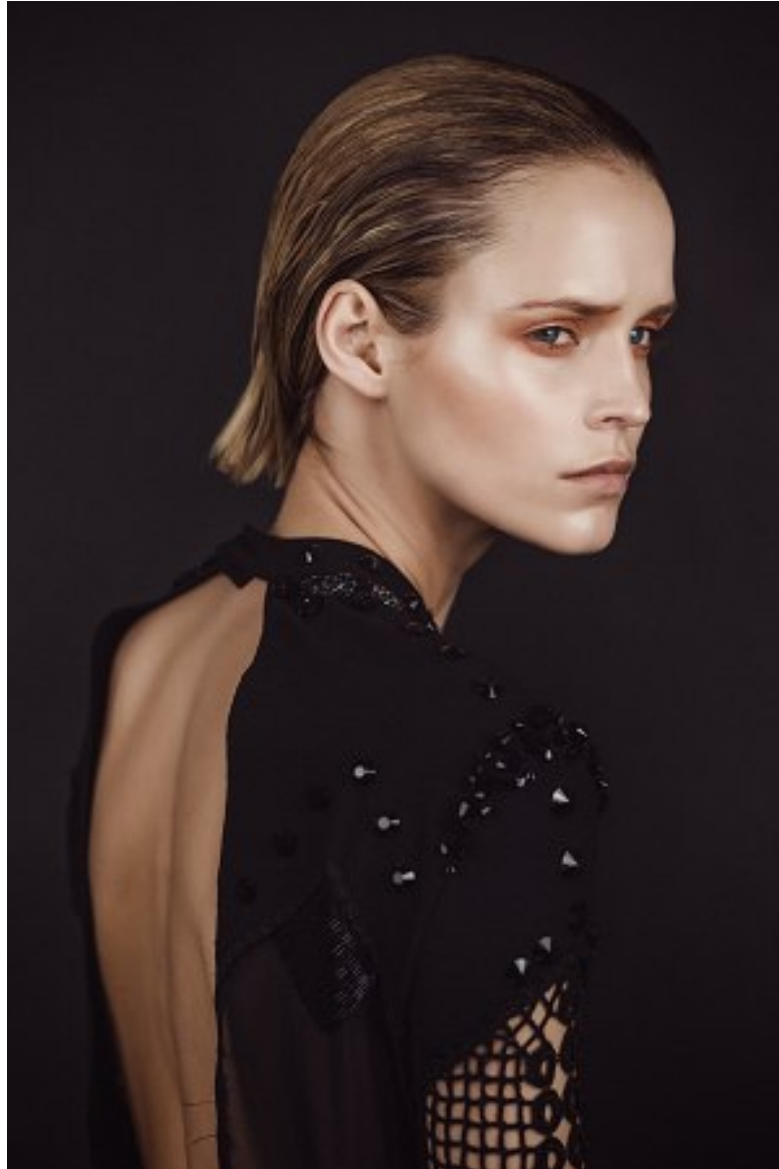

# KARIN

---

MODELS AGENCY

CÄ©LINE SIETSKE

HEIGHT 175CM/5'9" | BUST 84CM/33" | WAIST 60CM/23.5" | HIPS 89 CM/35" | SHOES 39 EU/8 US/6 UK | HAIR BLONDE | EYES BLUE