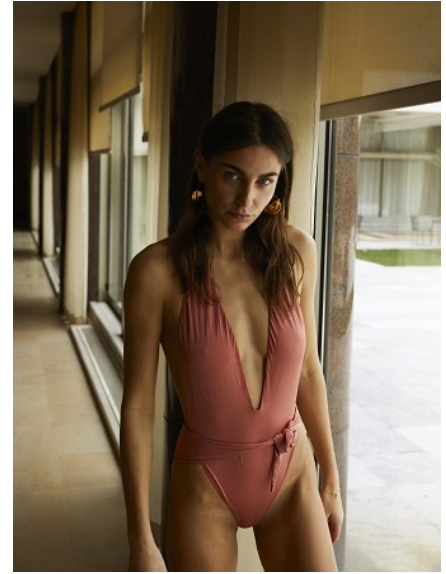

KARIN

MODELS AGENCY

JULIE PALLESEN

HEIGHT 175CM/5'9" | BUST 85CM/33.5"C | WAIST 63CM/25" | HIPS 89 CM/35" | SHOES 38 EU/7 US/5 UK | HAIR BROWN | EYES GREEN