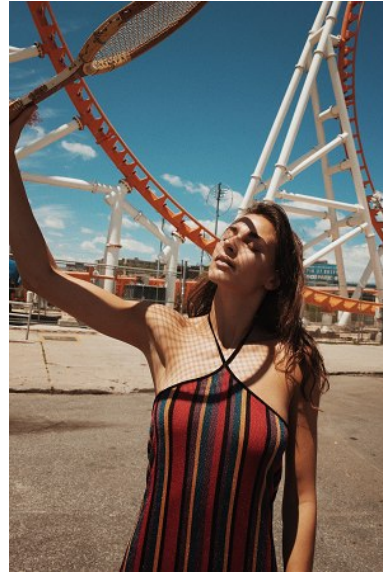

KARIN

MODELS AGENCY

JULIE PALLESEN

HEIGHT 175CM/5'9" | BUST 85CM/33.5"C | WAIST 63CM/25" | HIPS 89 CM/35" | SHOES 38 EU/7 US/5 UK | HAIR BROWN | EYES GREEN