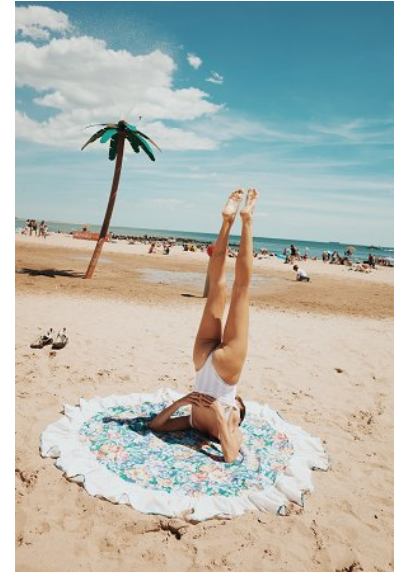

KARIN

MODELS AGENCY

JULIE PALLESEN

HEIGHT 175CM/5'9" | BUST 85CM/33.5"C | WAIST 63CM/25" | HIPS 89 CM/35" | SHOES 38 EU/7 US/5 UK | HAIR BROWN | EYES GREEN