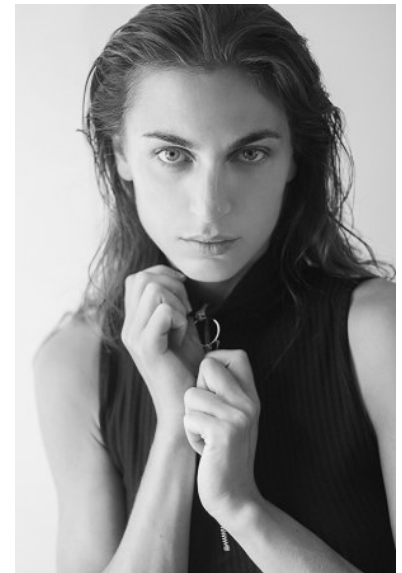

KARIN

MODELS AGENCY

JULIE PALLESEN

HEIGHT 175CM/5'9" | BUST 85CM/33.5"C | WAIST 63CM/25" | HIPS 89 CM/35" | SHOES 38 EU/7 US/5 UK | HAIR BROWN | EYES GREEN