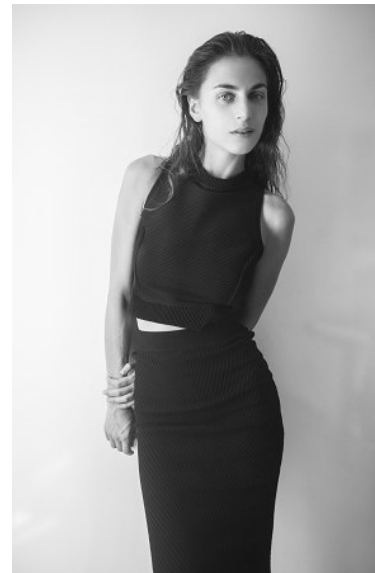

KARIN

MODELS AGENCY

JULIE PALLESEN

HEIGHT 175CM/5'9" | BUST 85CM/33.5"C | WAIST 63CM/25" | HIPS 89 CM/35" | SHOES 38 EU/7 US/5 UK | HAIR BROWN | EYES GREEN