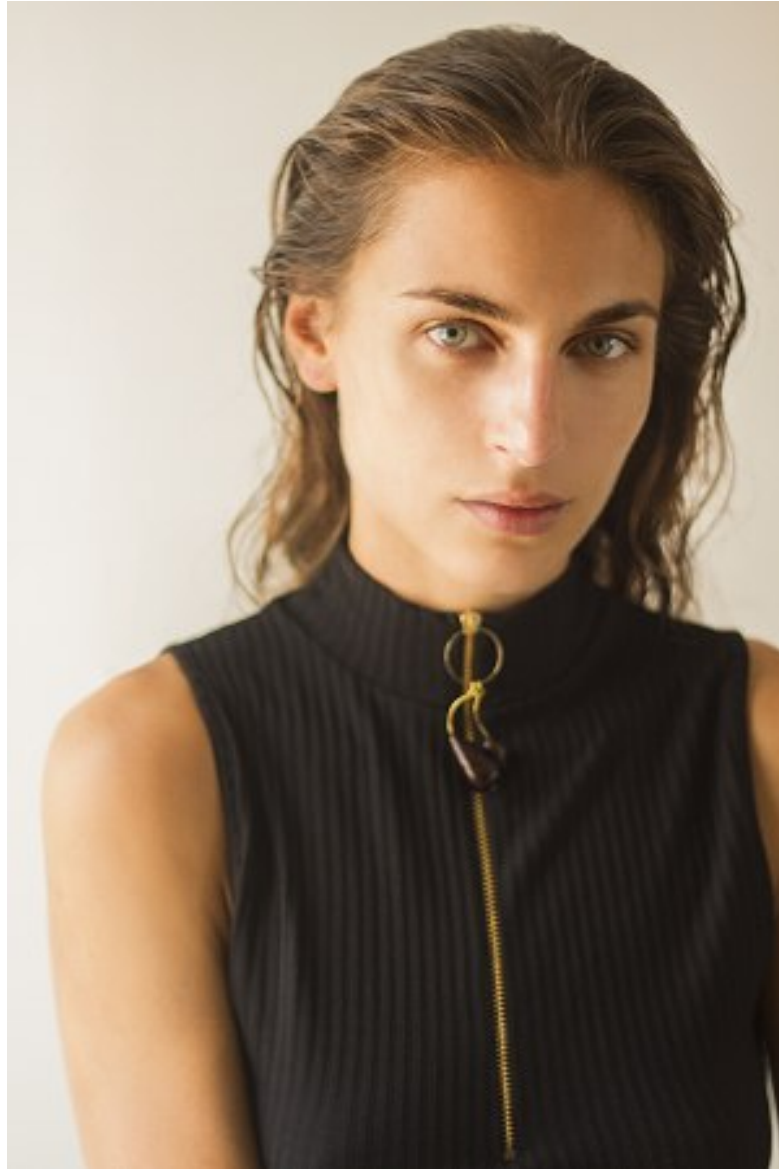

# KARIN

---

MODELS AGENCY

---

**JULIE PALLESEN**

HEIGHT 175CM/5'9" | BUST 85CM/33.5"C | WAIST 63CM/25" | HIPS 89 CM/35" | SHOES 38 EU/7 US/5 UK | HAIR BROWN | EYES GREEN