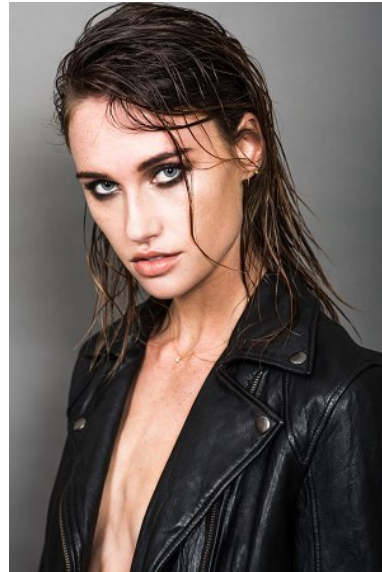

KARIN

MODELS AGENCY

MIKI DAVIS

HEIGHT 173CM/5'8" | BUST 81CM/32" | WAIST 64CM/25" | HIPS 88CM/34.5" | SHOES 39 EU/8 US/6 UK | HAIR DARK BLONDE | EYES BLUE

KARIN

MODELS AGENCY

MIKI DAVIS

HEIGHT 173CM/5'8" | BUST 81CM/32" | WAIST 64CM/25" | HIPS 88CM/34.5" | SHOES 39 EU/8 US/6 UK | HAIR DARK BLONDE | EYES BLUE