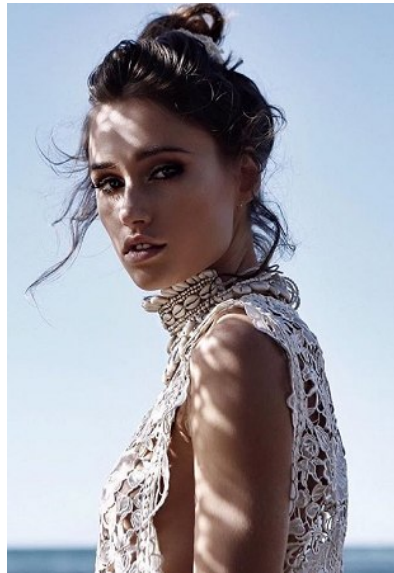

# KARIN

---

MODELS AGENCY

---

MIKI DAVIS

HEIGHT 173CM/5'8" | BUST 81CM/32" | WAIST 64CM/25" | HIPS 88CM/34.5" | SHOES 39 EU/8 US/6 UK | HAIR DARK BLONDE | EYES BLUE