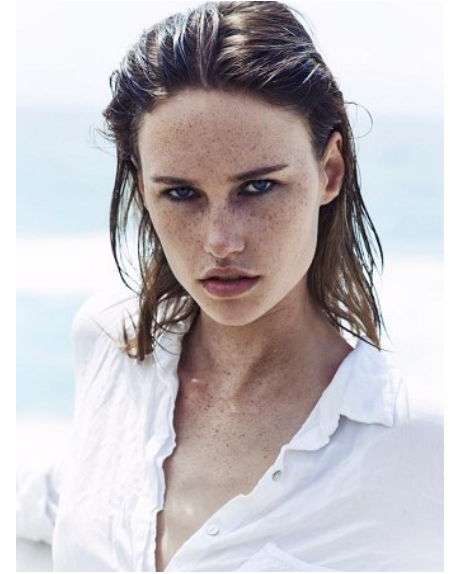

KARIN

MODELS AGENCY

MIKI DAVIS

HEIGHT 173CM/5'8" | BUST 81CM/32" | WAIST 64CM/25" | HIPS 88CM/34.5" | SHOES 39 EU/8 US/6 UK | HAIR DARK BLONDE | EYES BLUE