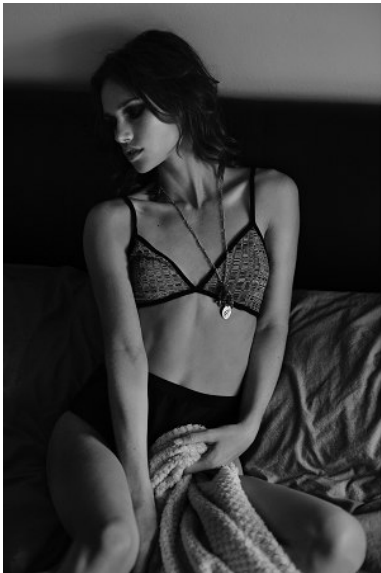

KARIN

MODELS AGENCY

MIKI DAVIS

HEIGHT 173CM/5'8" | BUST 81CM/32" | WAIST 64CM/25" | HIPS 88CM/34.5" | SHOES 39 EU/8 US/6 UK | HAIR DARK BLONDE | EYES BLUE

KARIN

MODELS AGENCY

MIKI DAVIS

HEIGHT 173CM/5'8" | BUST 81CM/32" | WAIST 64CM/25" | HIPS 88CM/34.5" | SHOES 39 EU/8 US/6 UK | HAIR DARK BLONDE | EYES BLUE