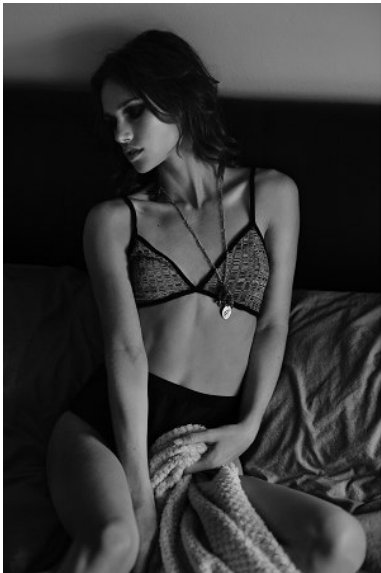

KARIN

MODELS AGENCY

MIKI DAVIS

HEIGHT 173CM/5'8" | BUST 81CM/32" | WAIST 64CM/25" | HIPS 88CM/34.5" | SHOES 39 EU/8 US/6 UK | HAIR DARK BLONDE | EYES BLUE