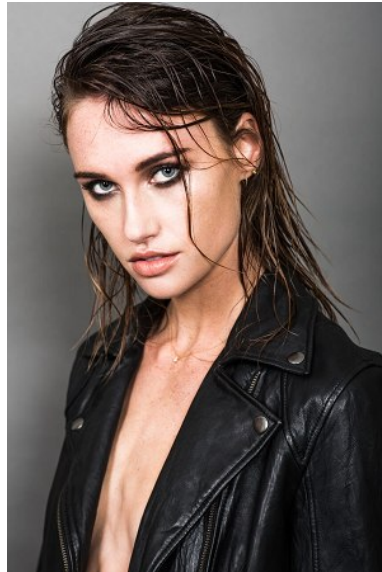

KARIN

MODELS AGENCY

MIKI DAVIS

HEIGHT 173CM/5'8" | BUST 81CM/32" | WAIST 64CM/25" | HIPS 88CM/34.5" | SHOES 39 EU/8 US/6 UK | HAIR DARK BLONDE | EYES BLUE