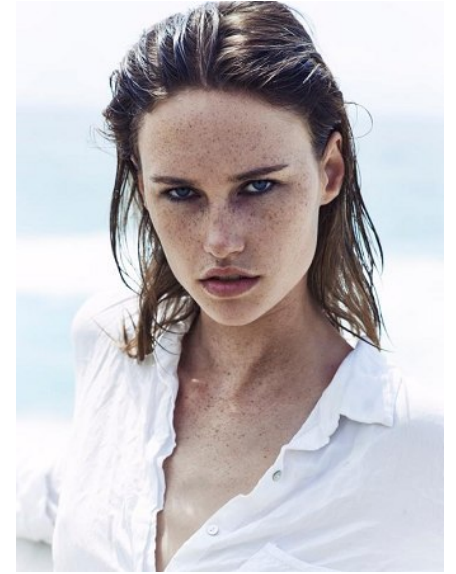

KARIN

MODELS AGENCY

MIKI DAVIS

HEIGHT 173CM/5'8" | BUST 81CM/32" | WAIST 64CM/25" | HIPS 88CM/34.5" | SHOES 39 EU/8 US/6 UK | HAIR DARK BLONDE | EYES BLUE