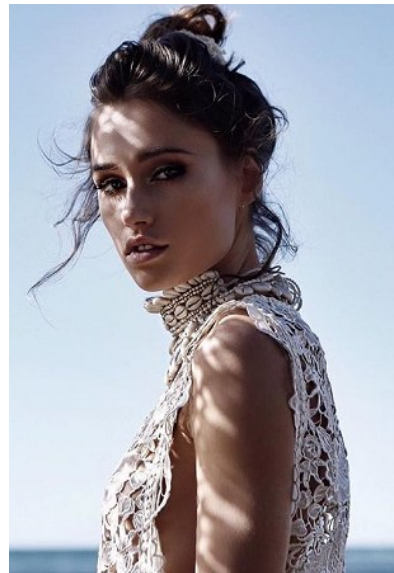

KARIN

MODELS AGENCY

MIKI DAVIS

HEIGHT 173CM/5'8" | BUST 81CM/32" | WAIST 64CM/25" | HIPS 88CM/34.5" | SHOES 39 EU/8 US/6 UK | HAIR DARK BLONDE | EYES BLUE

KARIN

MODELS AGENCY

MIKI DAVIS

HEIGHT 173CM/5'8" | BUST 81CM/32" | WAIST 64CM/25" | HIPS 88CM/34.5" | SHOES 39 EU/8 US/6 UK | HAIR DARK BLONDE | EYES BLUE