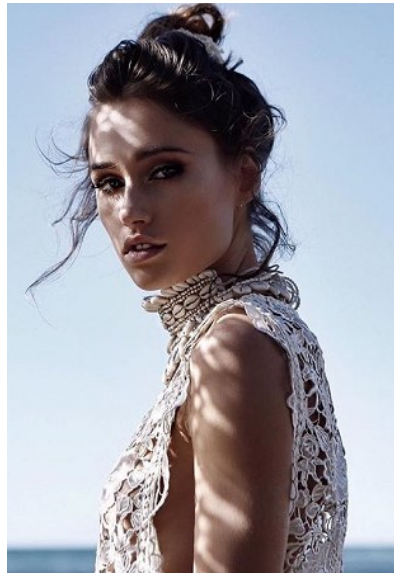

KARIN

MODELS AGENCY

MIKI DAVIS

HEIGHT 173CM/5'8" | BUST 81CM/32" | WAIST 64CM/25" | HIPS 88CM/34.5" | SHOES 39 EU/8 US/6 UK | HAIR DARK BLONDE | EYES BLUE

KARIN

MODELS AGENCY

MIKI DAVIS

HEIGHT 173CM/5'8" | BUST 81CM/32" | WAIST 64CM/25" | HIPS 88CM/34.5" | SHOES 39 EU/8 US/6 UK | HAIR DARK BLONDE | EYES BLUE