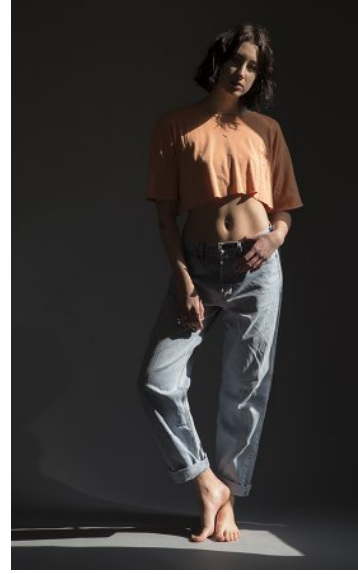

KARIN

MODELS AGENCY

VANESSA D'ORIA

HEIGHT 178CM/5'10" | BUST 80CM/31.5"A | WAIST 63CM/25" | HIPS 87CM/34.5" | SHOES 40 EU/9 US/6.5 UK | HAIR BLACK | EYES BLUE

KARIN

MODELS AGENCY

VANESSA D'ORIA

HEIGHT 178CM/5'10" | BUST 80CM/31.5"A | WAIST 63CM/25" | HIPS 87CM/34.5" | SHOES 40 EU/9 US/6.5 UK | HAIR BLACK | EYES BLUE