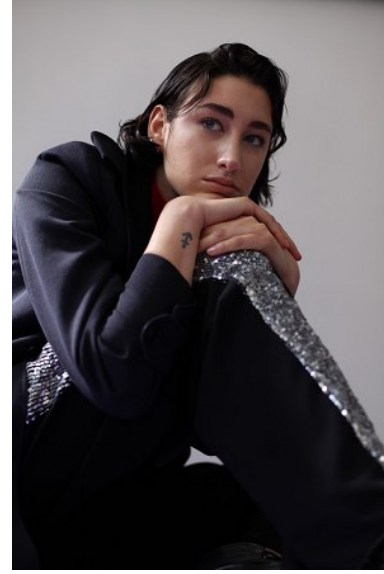

KARIN

MODELS AGENCY

VANESSA D'ORIA

HEIGHT 178CM/5'10" | BUST 78CM/30.5"A | WAIST 63CM/25" | HIPS 88CM/34.5" | SHOES 40 EU/9 US/6.5 UK | HAIR BLACK | EYES BLUE