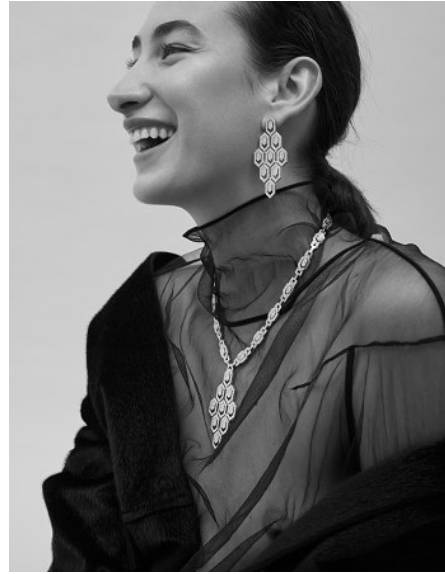

KARIN

MODELS AGENCY

VANESSA D'ORIA

HEIGHT 178CM/5'10" | BUST 78CM/30.5"A | WAIST 63CM/25" | HIPS 88CM/34.5" | SHOES 40 EU/9 US/6.5 UK | HAIR BLACK | EYES BLUE