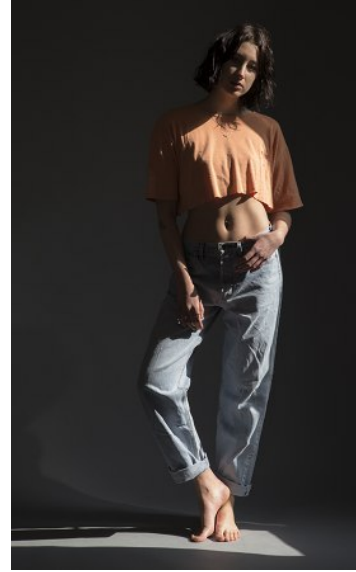

KARIN

MODELS AGENCY

VANESSA D'ORIA

HEIGHT 178CM/5'10" | BUST 80CM/31.5"A | WAIST 63CM/25" | HIPS 87CM/34.5" | SHOES 40 EU/9 US/6.5 UK | HAIR BLACK | EYES BLUE

KARIN

MODELS AGENCY

VANESSA D'ORIA

HEIGHT 178CM/5'10" | BUST 80CM/31.5"A | WAIST 63CM/25" | HIPS 87CM/34.5" | SHOES 40 EU/9 US/6.5 UK | HAIR BLACK | EYES BLUE