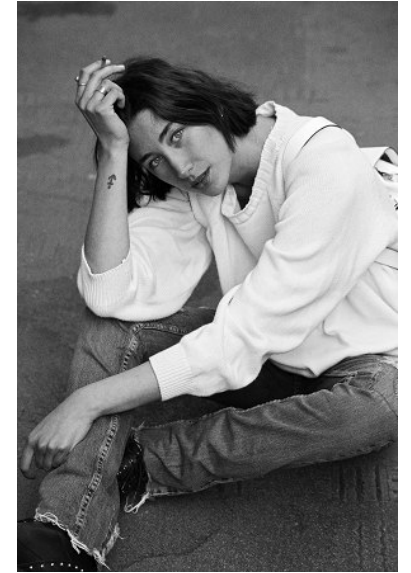

KARIN

MODELS AGENCY

VANESSA D'ORIA

HEIGHT 178CM/5'10" | BUST 80CM/31.5"A | WAIST 63CM/25" | HIPS 87CM/34.5" | SHOES 40 EU/9 US/6.5 UK | HAIR BLACK | EYES BLUE

KARIN

MODELS AGENCY

VANESSA D'ORIA

HEIGHT 178CM/5'10" | BUST 80CM/31.5"A | WAIST 63CM/25" | HIPS 87CM/34.5" | SHOES 40 EU/9 US/6.5 UK | HAIR BLACK | EYES BLUE