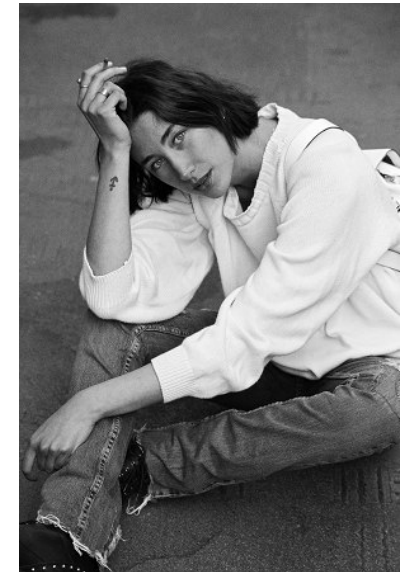

KARIN

MODELS AGENCY

VANESSA D'ORIA

HEIGHT 178CM/5'10" | BUST 80CM/31.5"A | WAIST 63CM/25" | HIPS 87CM/34.5" | SHOES 40 EU/9 US/6.5 UK | HAIR BLACK | EYES BLUE

KARIN

MODELS AGENCY

VANESSA D'ORIA

HEIGHT 178CM/5'10" | BUST 80CM/31.5"A | WAIST 63CM/25" | HIPS 87CM/34.5" | SHOES 40 EU/9 US/6.5 UK | HAIR BLACK | EYES BLUE